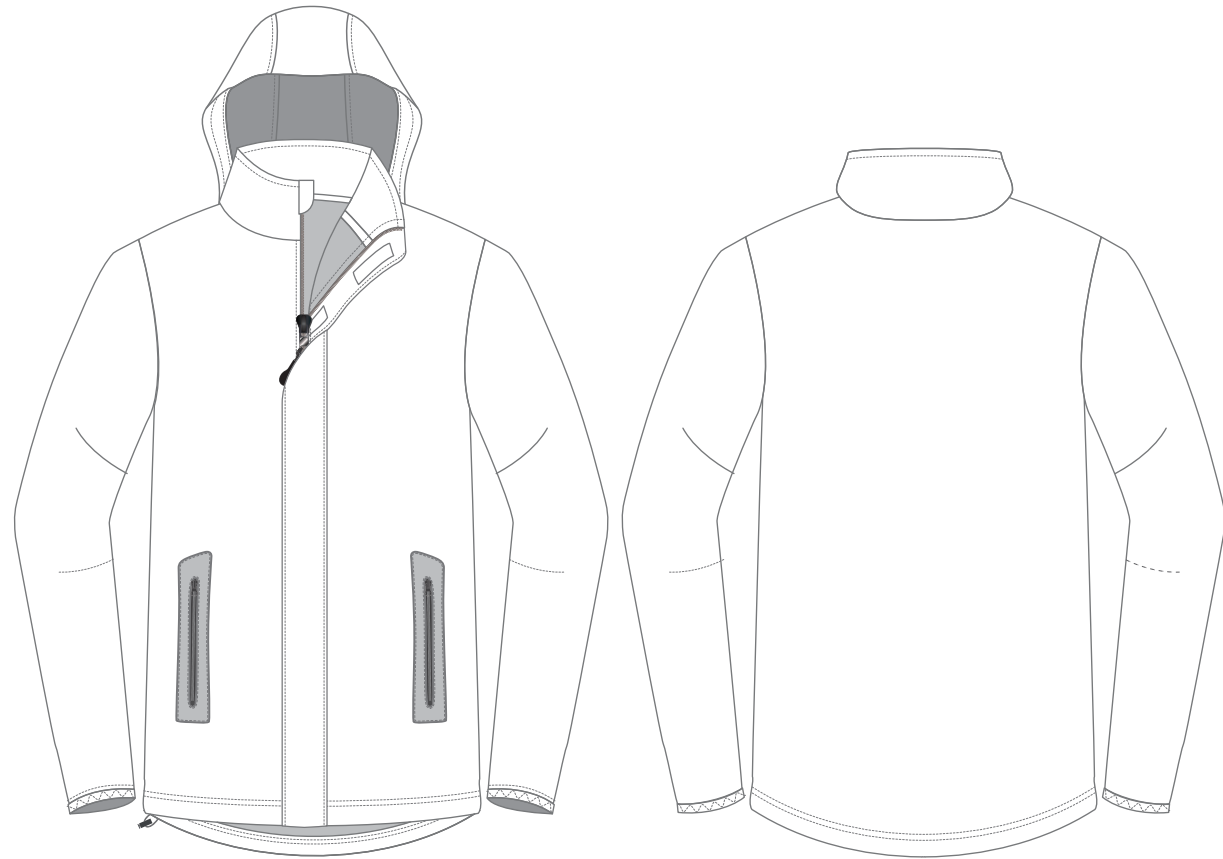

CUT AND SEW COLOURS :

C&S 011

COMPOSITION:

C&S 013

C&S 047

TRIM: Zip

Full Zip Collar with Hang Hood
Storm Hoop with Velcro

TRIM: Hood