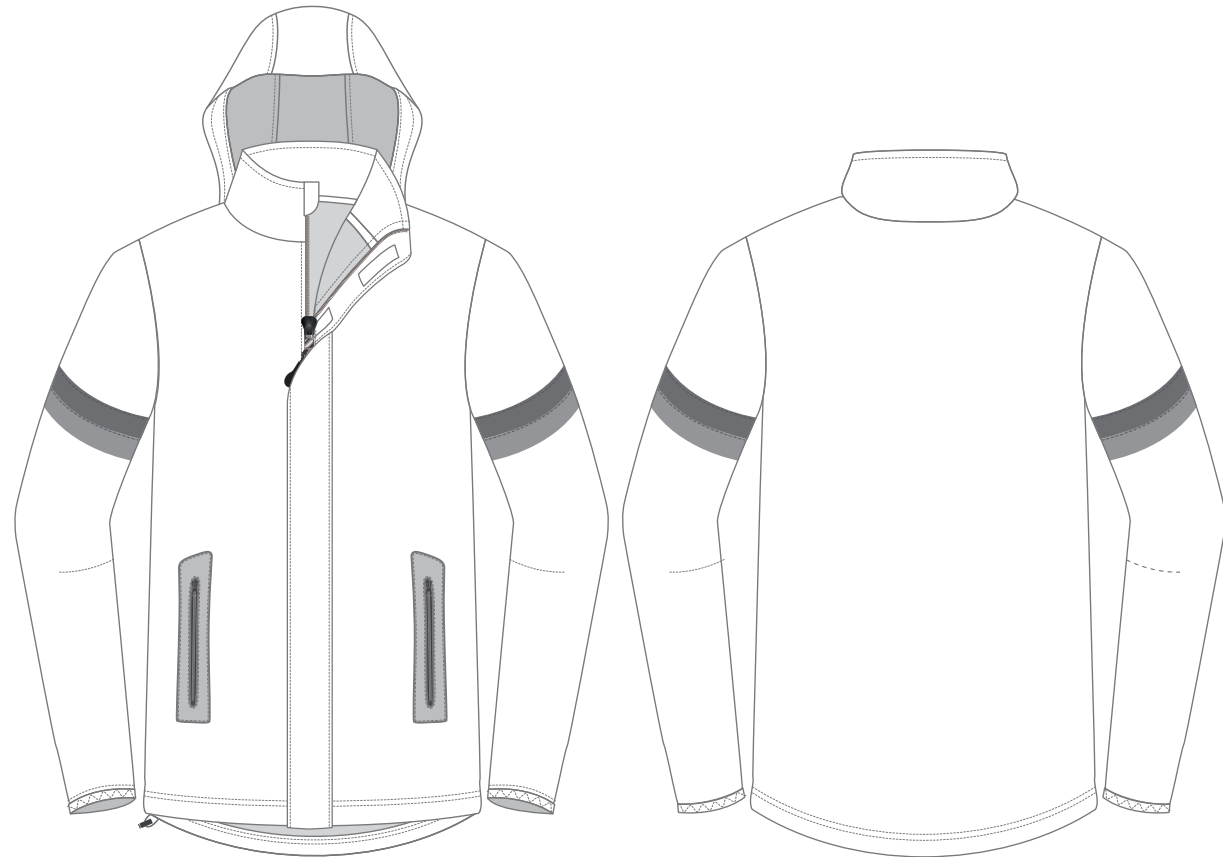

WET WEATHER

GARMENT: COACHES JACKET

MENS CODE - PLWW018

Ref Code - LSWW018

Sizes: XS - 7XL

LSSPEC-5218CR

MAIN FABRIC CODE: 011

Detail: 74%Nylon 26%PU Rip-Stop 70D x 160D 156T x 80T 56"

BODY/UPPER SLEEVE LINING FABRIC CODE: 013

Detail: 280gsm 100% Polyester-Micro Polar fleece/
2 side brushed/1 side antipilling

HOOD/LOWER SLEEVE LINING FABRIC CODE: 047

Detail: 100% Polyester 210T Taffeta

CUT AND SEW COLOURS :

C&S 011

COMPOSITION:

C&S 013

C&S 047

TRIM: Zip

Full Zip Collar with Hang Hood
Storm Hoop with Velcro

TRIM: Hood

Concealed Hood
with Taffeta Lining 047

TRIM: Draw-String

Draw-string Toggle
with Securing Loop

TRIM: Full Zip

Colours

TRIM: Zip

Side Zip Pockets
with Heatseal Zip

Heatseal Zip: