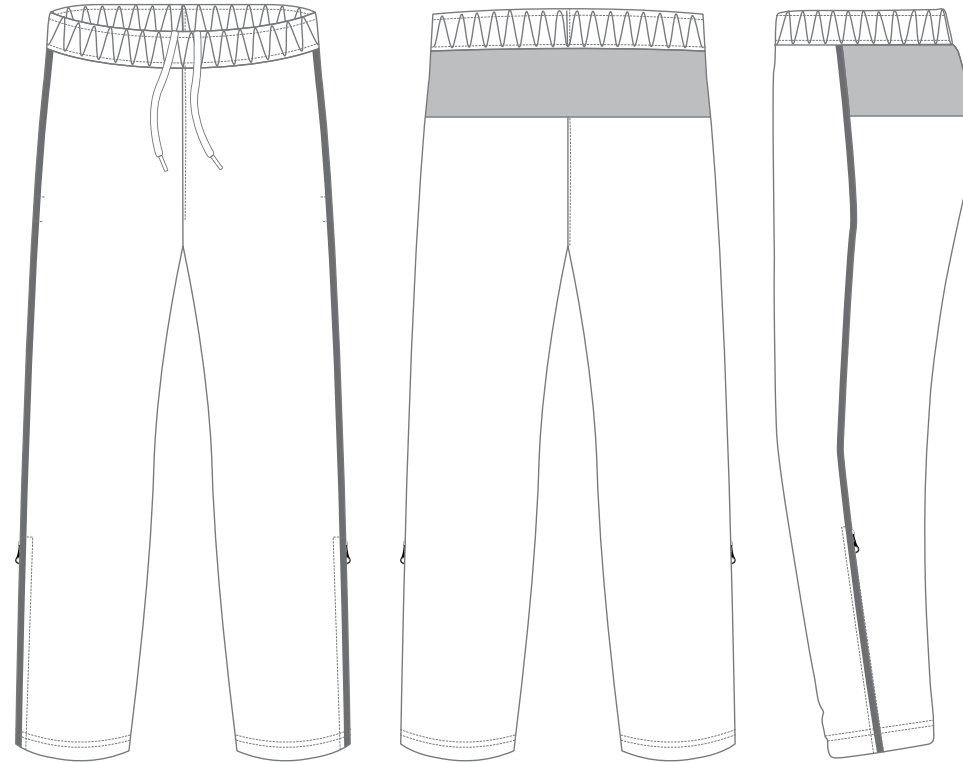

WET WEATHER

GARMENT: WW PANTS

MENS CODE - PLWW008

Ref Code - LSWW008

Sizes: 2XS - 7XL LSSPEC-5048CR-A

JUNIOR CODE - PLWW208

Ref Code - LSWW208

Sizes: J6 - J14 LSSPEC-7048CR-A

MAIN FABRIC CODE: 011

Detail: 74%Nylon 26%PU Rip-Stop 70D x 160D 156T x 80T 56"

UPPER LEG LINING FABRIC CODE: 046

Detail: 100% Polyester mesh

LOWER LEG LINING FABRIC CODE: 047

Detail: 100% Polyester 210T Taffeta