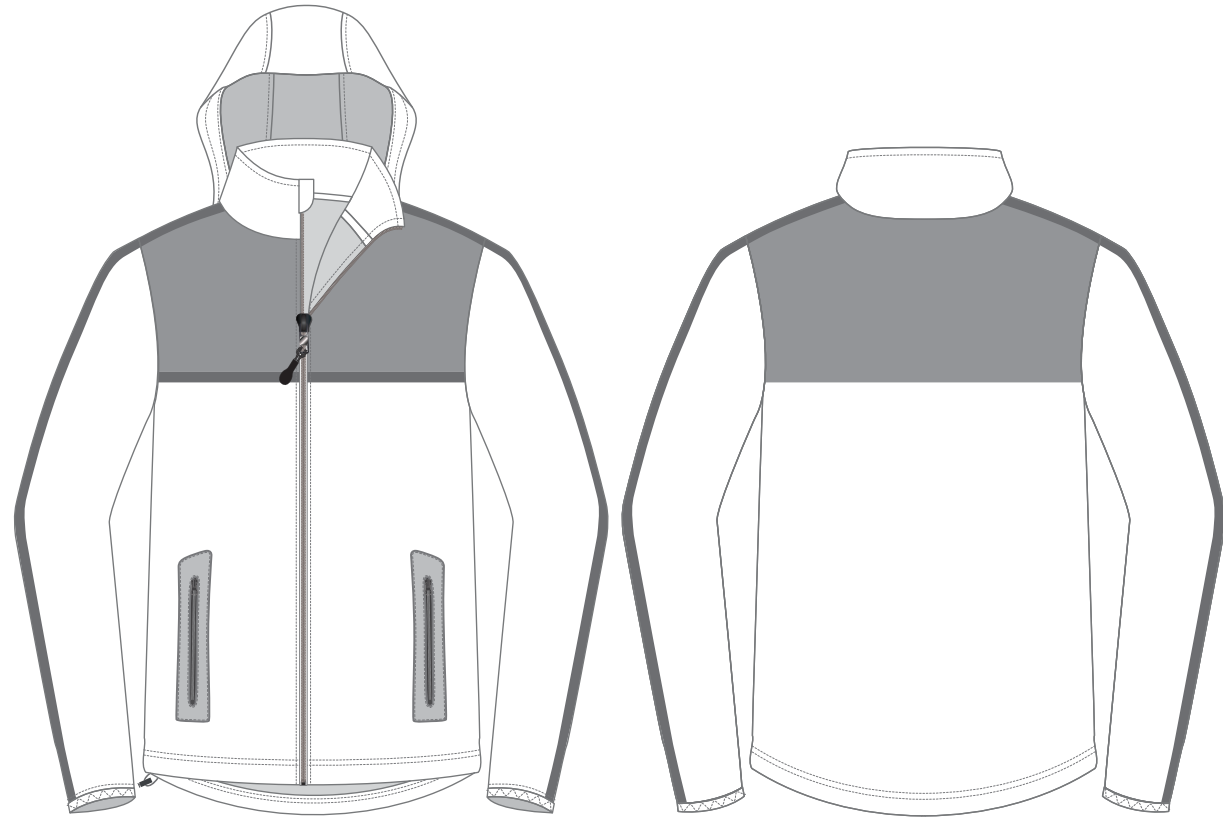

HOOD/LOWER SLEEVE LINING FABRIC CODE: 047

Detail: 100% Polyester 210T Taffeta

CUT AND SEW COLOURS :

C&S 136

COMPOSITION:

C&S 046

C&S 047

TRIM: Zip