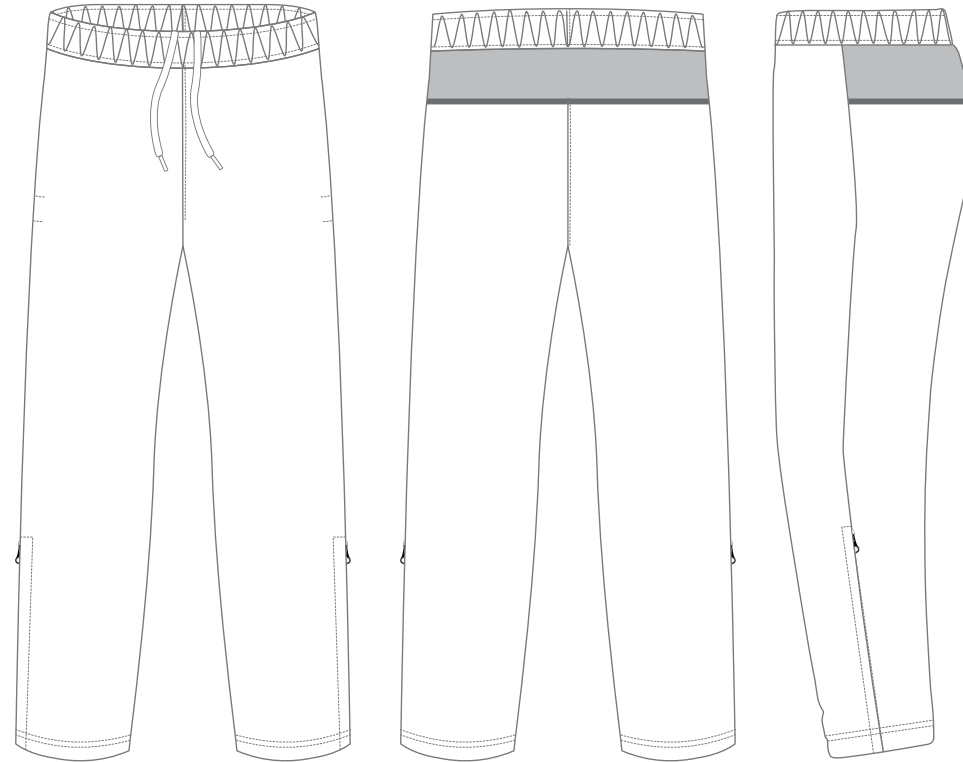

GARMENT: WW PANTS

MENS CODE - PLWW009

Ref Code - LSWW009

Sizes: 2XS - 7XL   LSSPEC-5048CR-A

JUNIOR CODE - PLWW209

Ref Code - LSWW209

Sizes: J6 - J14   LSSPEC-7048CR-A

MAIN FABRIC CODE: 011

Detail: 74%Nylon 26%PU Rip-Stop 70D x 160D 156T x 80T 56"

UPPER LEG LINING FABRIC CODE: 046

Detail: 100% Polyester mesh

LOWER LEG LINING FABRIC CODE: 047

Detail: 100% Polyester 210T Taffeta