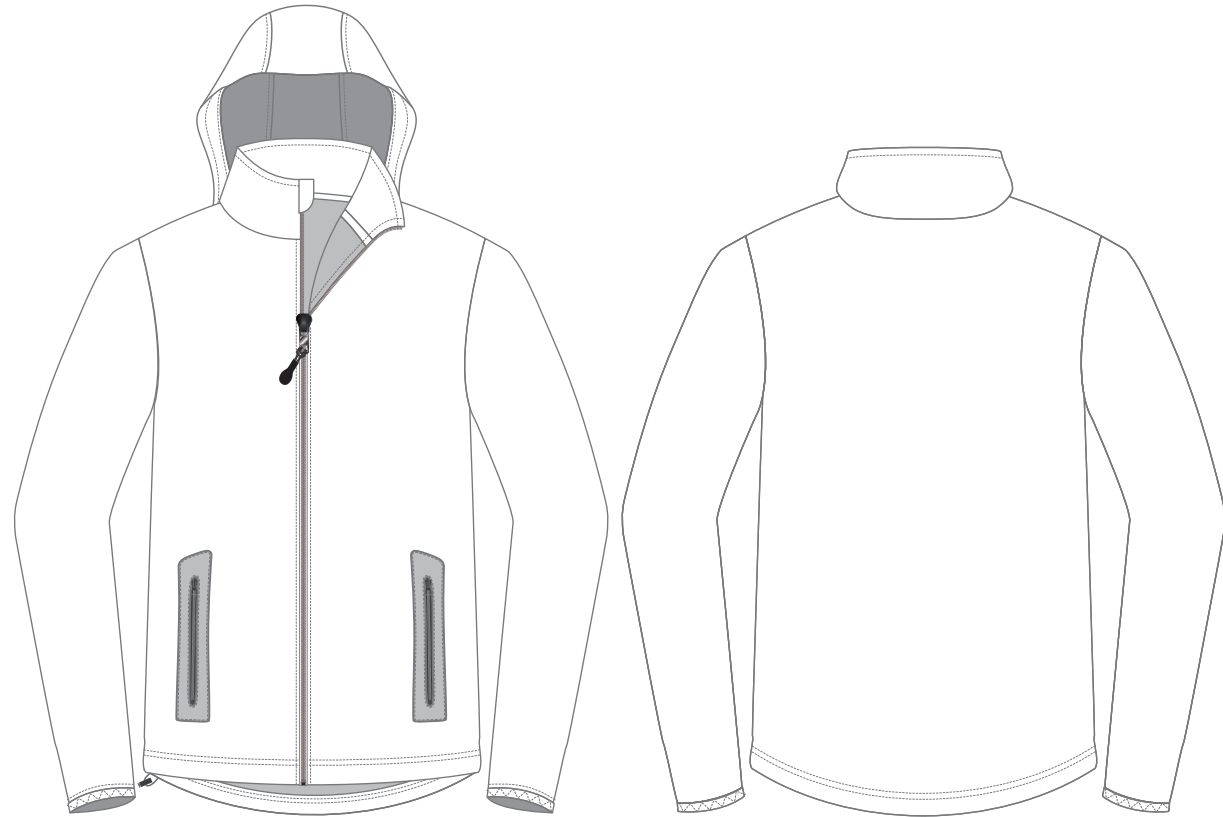

Detail: 100% Polyester 210T Taffeta

CUT AND SEW COLOURS :

C&S 136

COMPOSITION:

C&S 046

C&S 047

TRIM: Zip

Full Zip Collar with Zip Protector