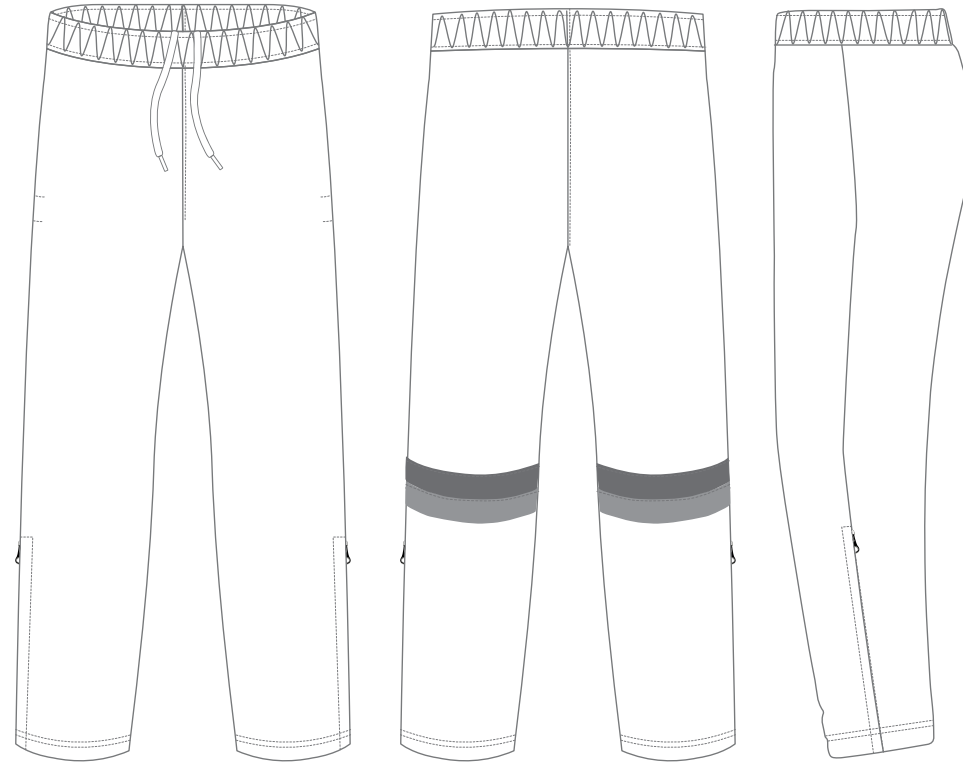

WET WEATHER

GARMENT: WW PANTS

MENS CODE - PLWW017

Ref Code - LSWW017

Sizes: 2XS - 7XL LSSPEC-5048CR-A

JUNIOR CODE - PLWW217

Ref Code - LSWW217

Sizes: J6 - J14 LSSPEC-7048CR-A

MAIN FABRIC CODE: 011

Detail: 74%Nylon 26%PU Rip-Stop 70D x 160D 156T x 80T 56"

UPPER LEG LINING FABRIC CODE: 046

Detail: 100% Polyester mesh

LOWER LEG LINING FABRIC CODE: 047

Detail: 100% Polyester 210T Taffeta