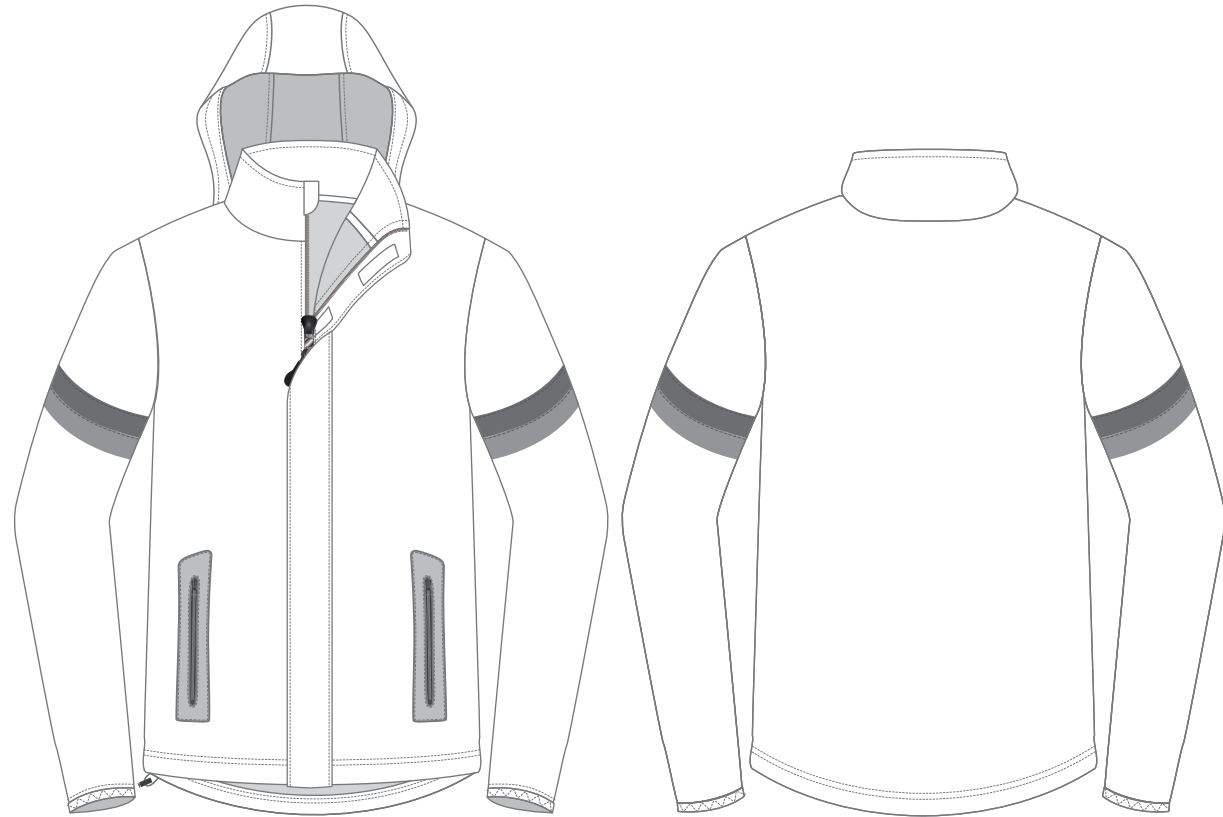

WET WEATHER

GARMENT: WW JACKET

MENS CODE - PLWW016

Ref Code - LSWW016

Sizes: 2XS - 7XL LSSPEC-5218CR

JUNIOR CODE - PLWW216

Ref Code - LSWW216

Sizes: J6 - J14 LSSPEC-7218CR

MAIN FABRIC CODE: 011

Detail: 74%Nylon 26%PU Rip-Stop 70D x 160D 156T x 80T 56"

BODY/UPPER SLEEVE LINING FABRIC CODE: 046

Detail: 100% Polyester mesh

HOOD/LOWER SLEEVE LINING FABRIC CODE: 047

Detail: 100% Polyester 210T Taffeta

CUT AND SEW COLOURS :

C&S 011

COMPOSITION:

C&S 046

C&S 047

TRIM: Zip

Full Zip Collar with Hang Hood
Storm Hoop with Velcro

TRIM: Hood

Concealed Hood
with Taffeta Lining 047

TRIM: Draw-String

Draw-string Toggle
with Securing Loop

TRIM: Full Zip

Colours

TRIM: Zip

Side Zip Pockets
with Heatseal Zip

Heatseal Zip: