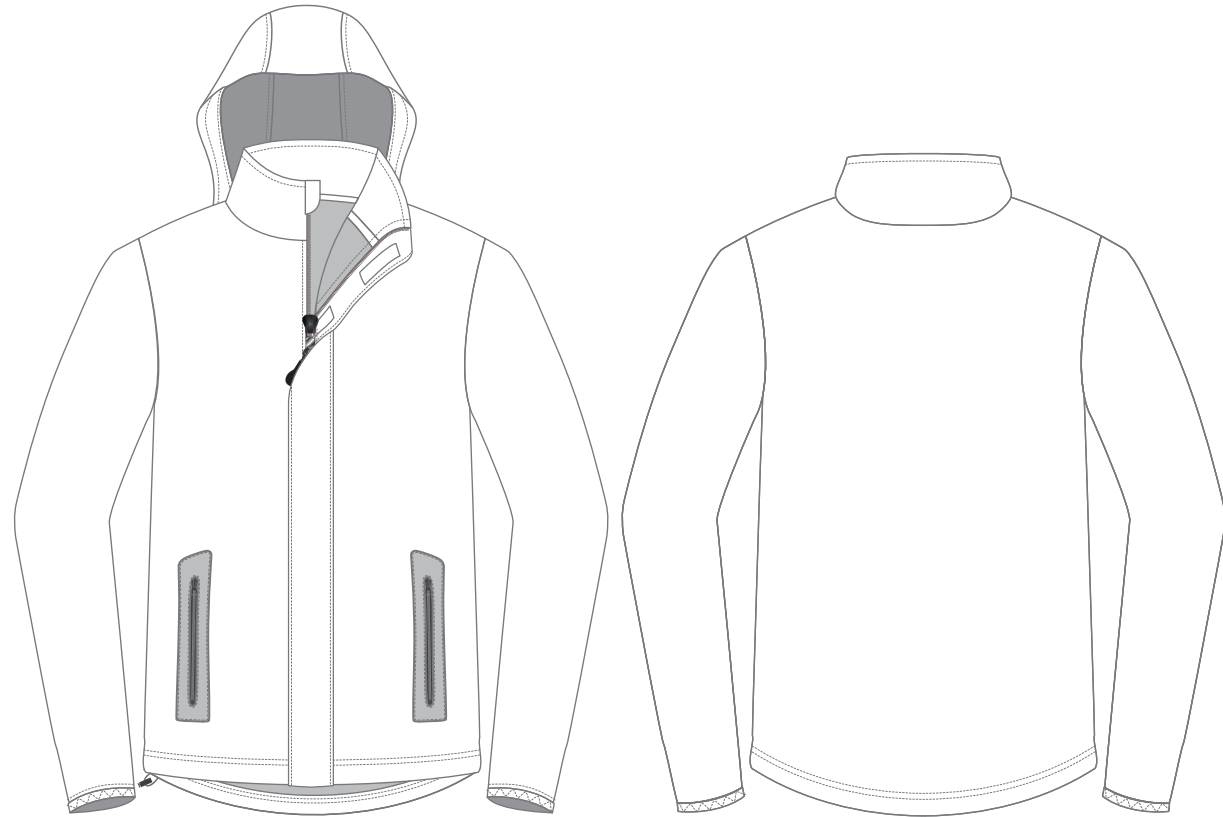

Detail: 100% Polyester 210T Taffeta

CUT AND SEW COLOURS :

C&S 011

COMPOSITION:

C&S 046

C&S 047

TRIM: Zip

Full Zip Collar with Hang Hood
Storm Hoop with Velcro