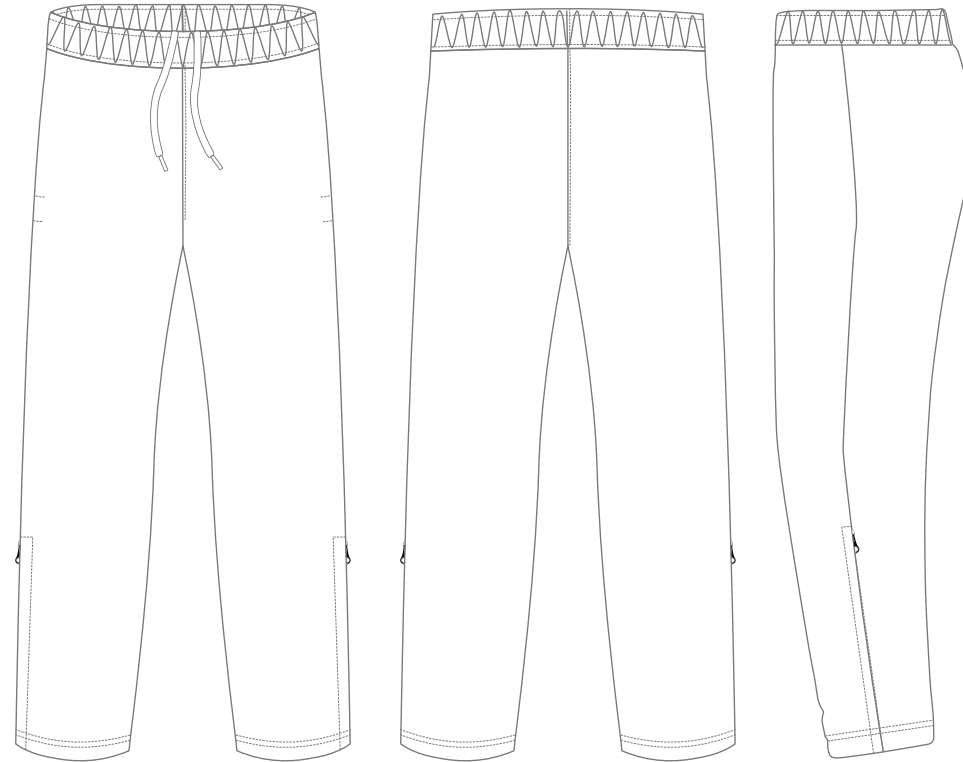

MAIN FABRIC CODE: 011

Detail: 74%Nylon 26%PU Rip-Stop 70D x 160D 156T x 80T 56"

UPPER LEG LINING FABRIC CODE: 046

Detail: 100% Polyester mesh

LOWER LEG LINING FABRIC CODE: 047

Detail: 100% Polyester 210T Taffeta