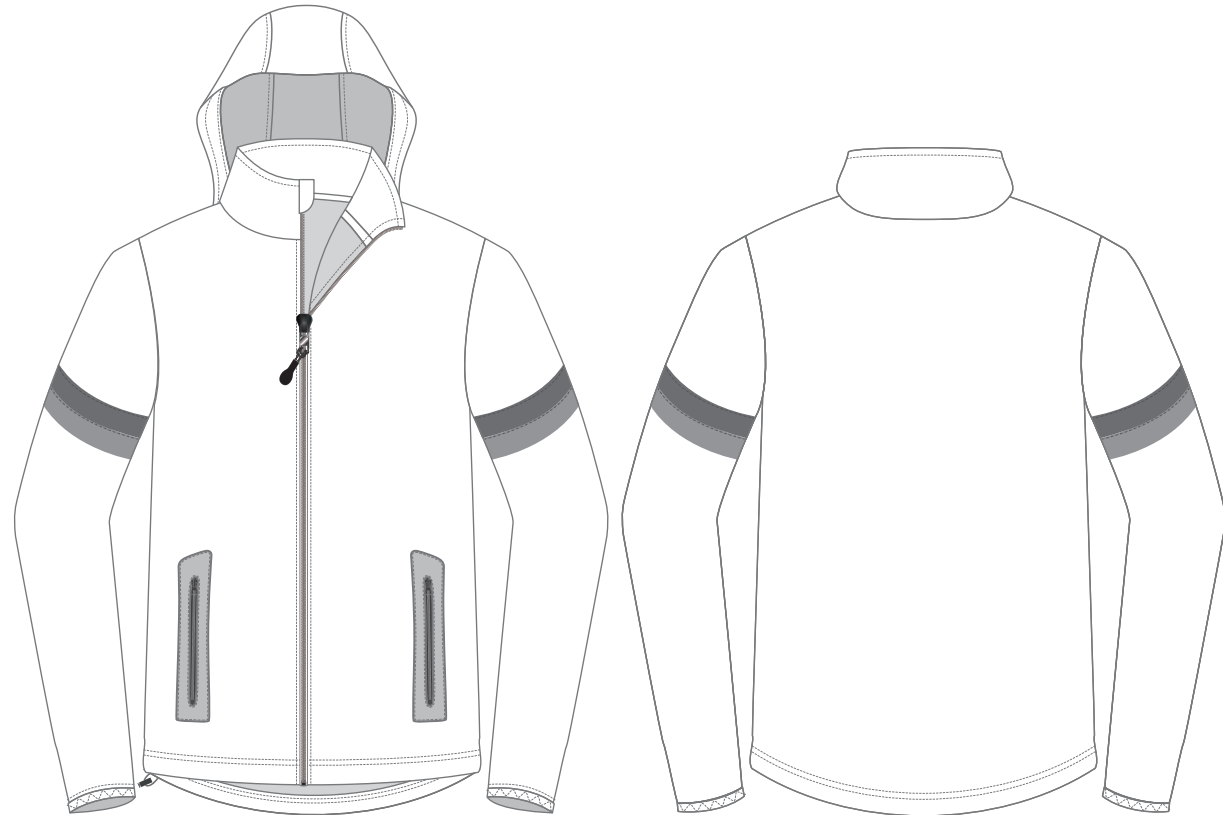

WET WEATHER

GARMENT: SPRAY JACKET

MENS CODE - PLWW015

Ref Code - LSWW015

Sizes: 2XS - 7XL   LSSPEC-5218CR

JUNIOR CODE - PLWW215

Ref Code - LSWW215

Sizes: J6 - J14   LSSPEC-7218CR

MAIN FABRIC CODE: 136

Detail: 75gsm 100% Polyester - Coated Mini Ripstop

BODY/UPPER SLEEVE LINING FABRIC CODE: 046

Detail: 100% Polyester mesh

HOOD/LOWER SLEEVE LINING FABRIC CODE: 047

Detail: 100% Polyester 210T Taffeta

CUT AND SEW COLOURS :

C&S 136

COMPOSITION:

C&S 046

C&S 047

TRIM: Zip

Full Zip Collar with Zip Protector

TRIM: Hood

Concealed Hood with Taffeta Lining 047

TRIM: Draw-String

Draw-string Toggle with Securing Loop

TRIM: Full Zip

Colours

TRIM: Zip

Side Zip Pockets with Heatseal Zip

Heatseal Zip: