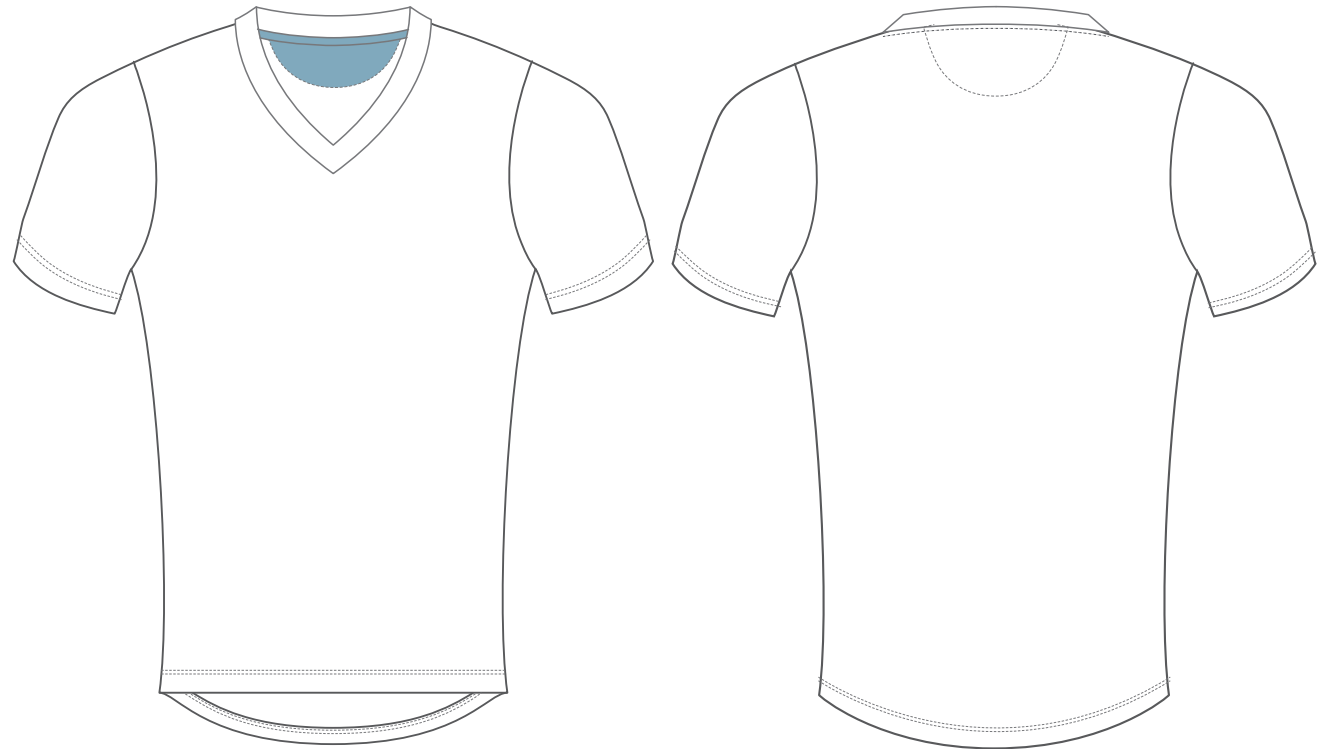

JUNIOR CODE - PLTE203

Ref Code - LSTE203

Sizes: J6 - J14 LSSPEC-7007

FABRIC CODE: 039

Detail: 100% Polyester fine pique

SUBLIMATED COLOURS :

NECKLINE: 0012

Collar:  NeckTape: 
INTERNAL BACK NECK FACING: 