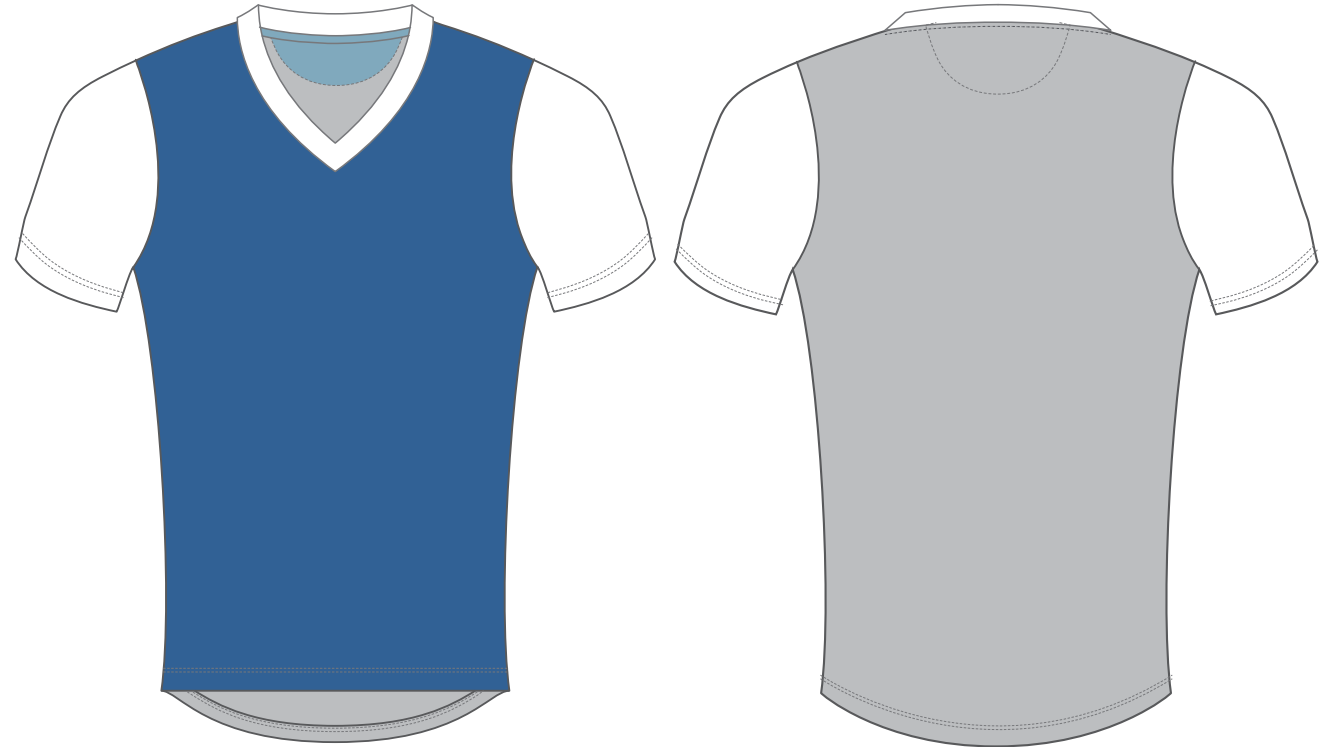

SUBLIMATED TEE

GARMENT: CUT SUB TEE SET IN SLV

MENS CODE - PLTE023

Ref Code - LSTE023

Sizes: 2XS - 7XL LSSPEC-5007CR

JUNIOR CODE - PLP0223

Ref Code - LSP0223

Sizes: J6 - J14 LSSPEC-7007

FABRIC CODE: 005

Detail: 150gsm Polyester Pique

FABRIC CODE: 039

Detail: 100% Polyester fine pique

CUT SUB COLOURS :

C&S 005	SUB 039	COMPOSITION:
		Panel 1-Front (SUB - 039) Panel 2-Sleeves (C&S - 005) Panel 3-Back (C&S - 005)

NECKLINE: 0012

Collar: NeckTape:
INTERNAL BACK NECK FACING:

NECKLINE: 0018

Collar: NeckTape:
INTERNAL BACK NECK FACING: