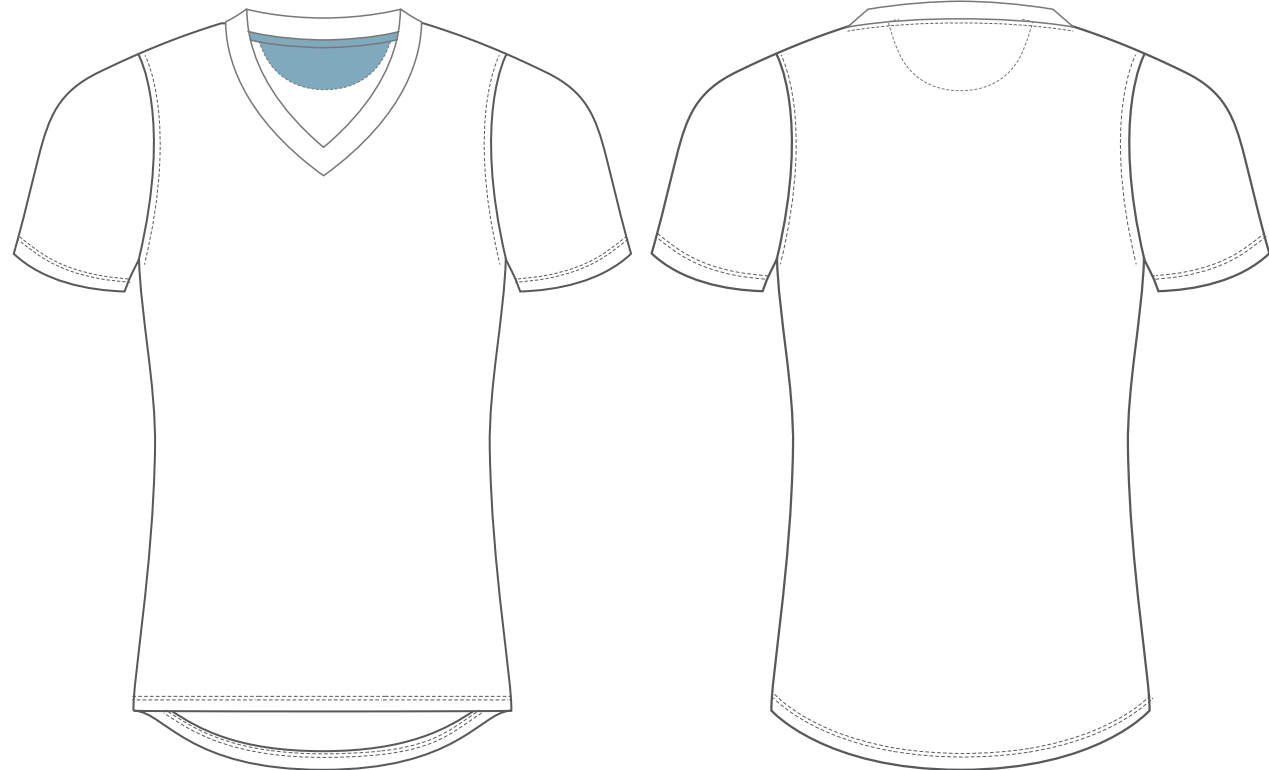

SUBLIMATED TEE

GARMENT: SUB TEE SET IN SLEEVE

LADIES CODE - PLTE103

Ref Code - LSTE103

Sizes: L6 - L20

LSSPEC-6007CR

FABRIC CODE: 039

Detail: 100% Polyester fine pique

SUBLIMATED COLOURS :

NECKLINE: 0012

NECKLINE: 0018

Collar: NeckTape:
INTERNAL BACK NECK FACING:

Collar: NeckTape:
INTERNAL BACK NECK FACING: