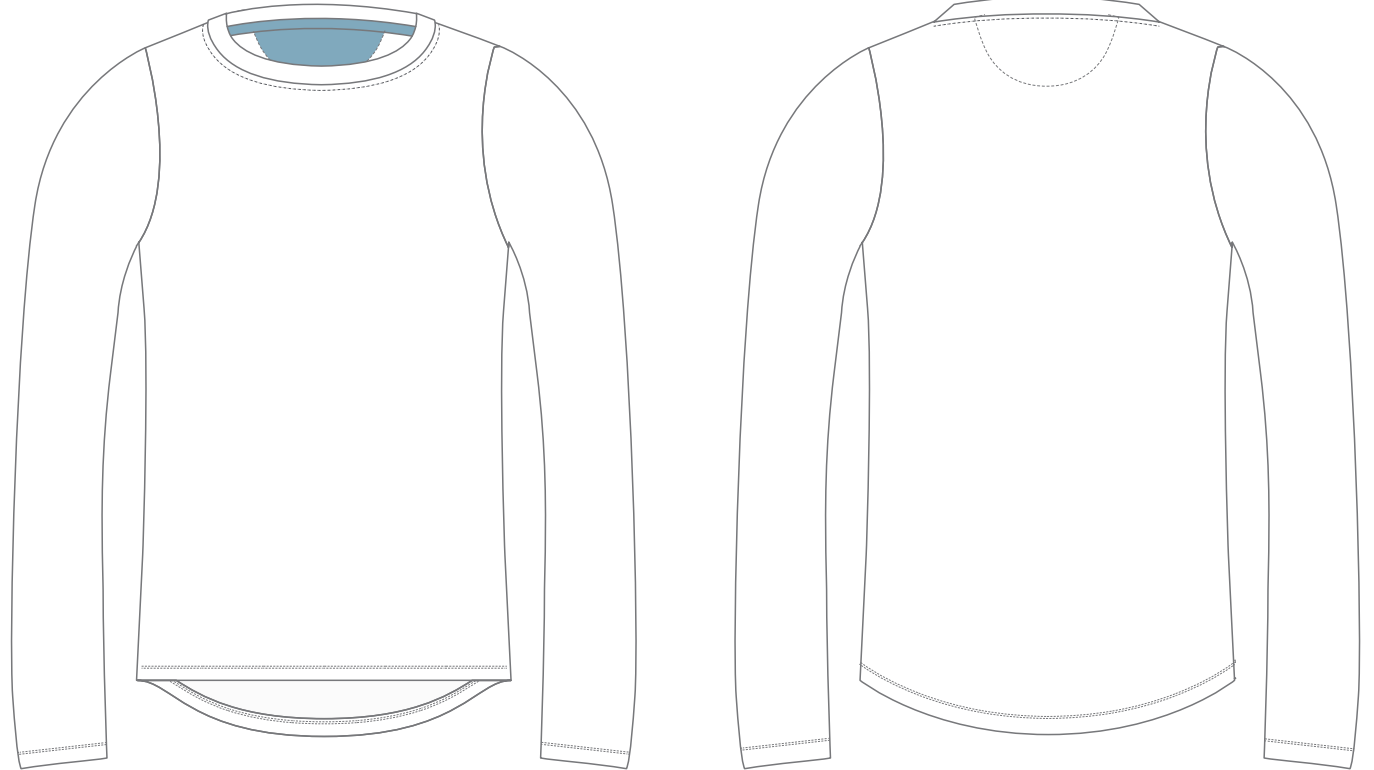

Detail: 100% Polyester fine pique

SUBLIMATED COLOURS :

NECKLINE: 0012

NECKLINE: 0018

Collar:  NeckTape: 
INTERNAL BACK NECK FACING: 

Collar:  NeckTape: 
INTERNAL BACK NECK FACING: 

SUBLIMATED TEE

GARMENT: SUB LS TEE SET IN SLEEVE