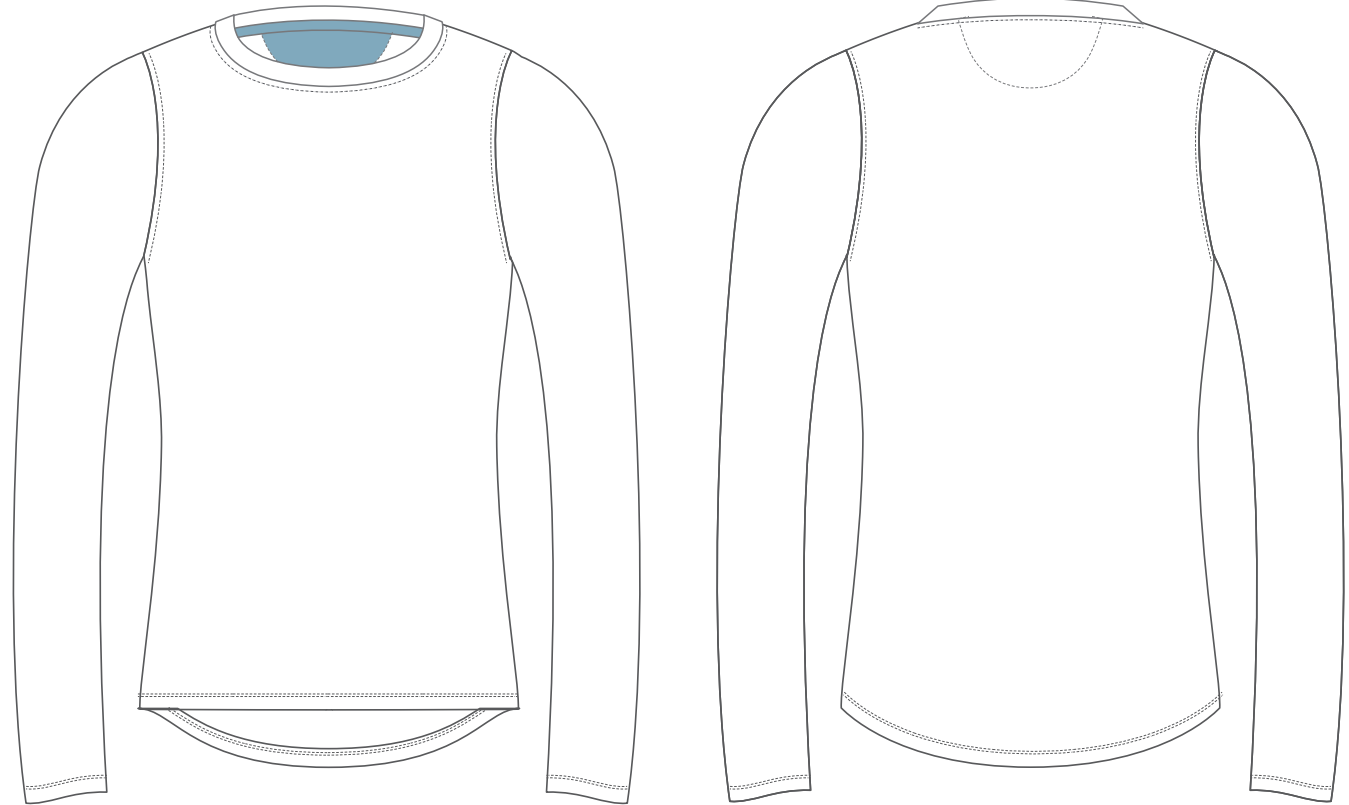

SUBLIMATED TEE

GARMENT: SUB LS TEE SET IN SLEEVE

LADIES CODE - PLTE104

Ref Code - LSTE104

Sizes: L6 - L20

LSSPEC-6007CR

FABRIC CODE: 039

Detail: 100% Polyester fine pique

SUBLIMATED COLOURS :

NECKLINE: 0012

NECKLINE: 0018

Collar: NeckTape:
INTERNAL BACK NECK FACING:

Collar: NeckTape:
INTERNAL BACK NECK FACING: