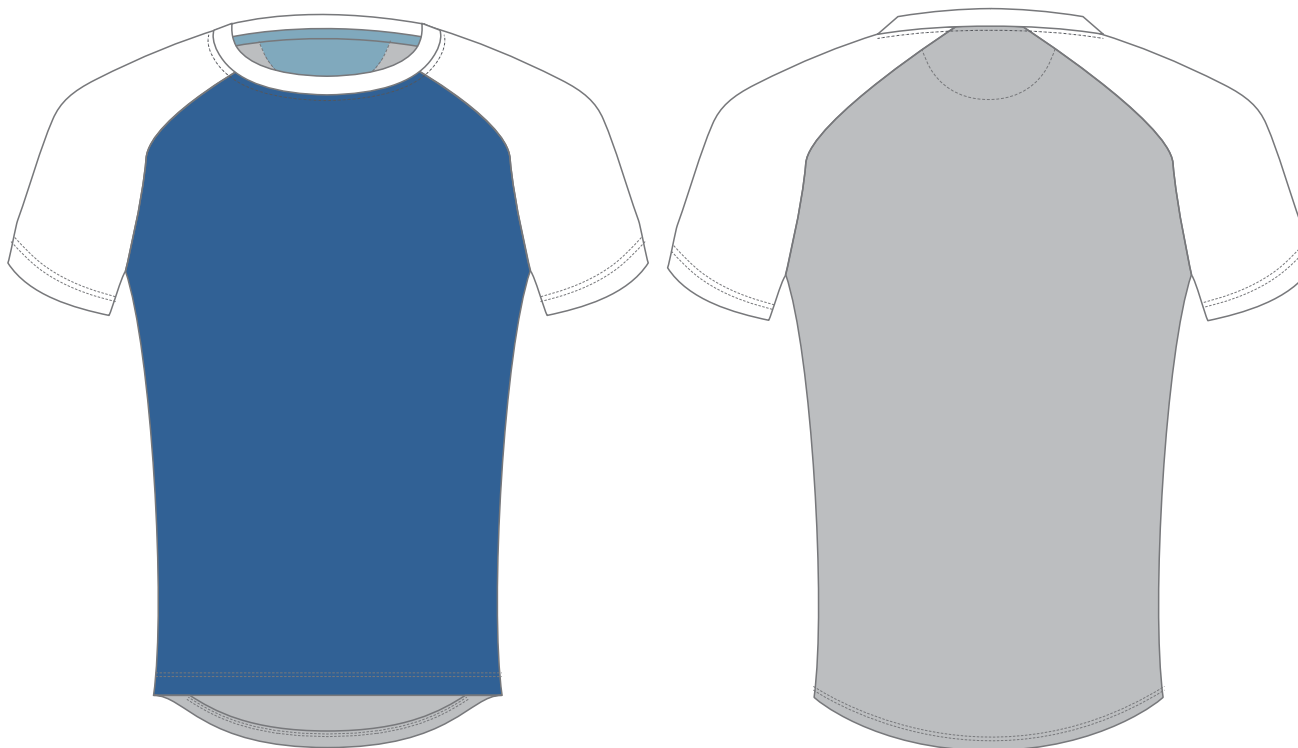

SUBLIMATED TEE

GARMENT: CUT SUB TEE RAGLAN SLV

MENS CODE - PLTE024

Ref Code - LSTE024

Sizes: 2XS - 7XL

LSSPEC-5006CR

JUNIOR CODE - PLP0224

Ref Code - LSP0223

Sizes: J6 - J14

LSSPEC-7006

FABRIC CODE: 005

Detail: 150gsm Polyester Pique

FABRIC CODE: 039

Detail: 100% Polyester fine pique

CUT SUB COLOURS :

C&S 005

SUB 039

COMPOSITION:

- Panel 1-Front (SUB - 039)
- Panel 2-Sleeves (C&S - 005)
- Panel 3-Back (C&S - 005)

NECKLINE: 0012

NECKLINE: 0018

Collar: NeckTape:
INTERNAL BACK NECK FACING:

Collar: NeckTape:
INTERNAL BACK NECK FACING: