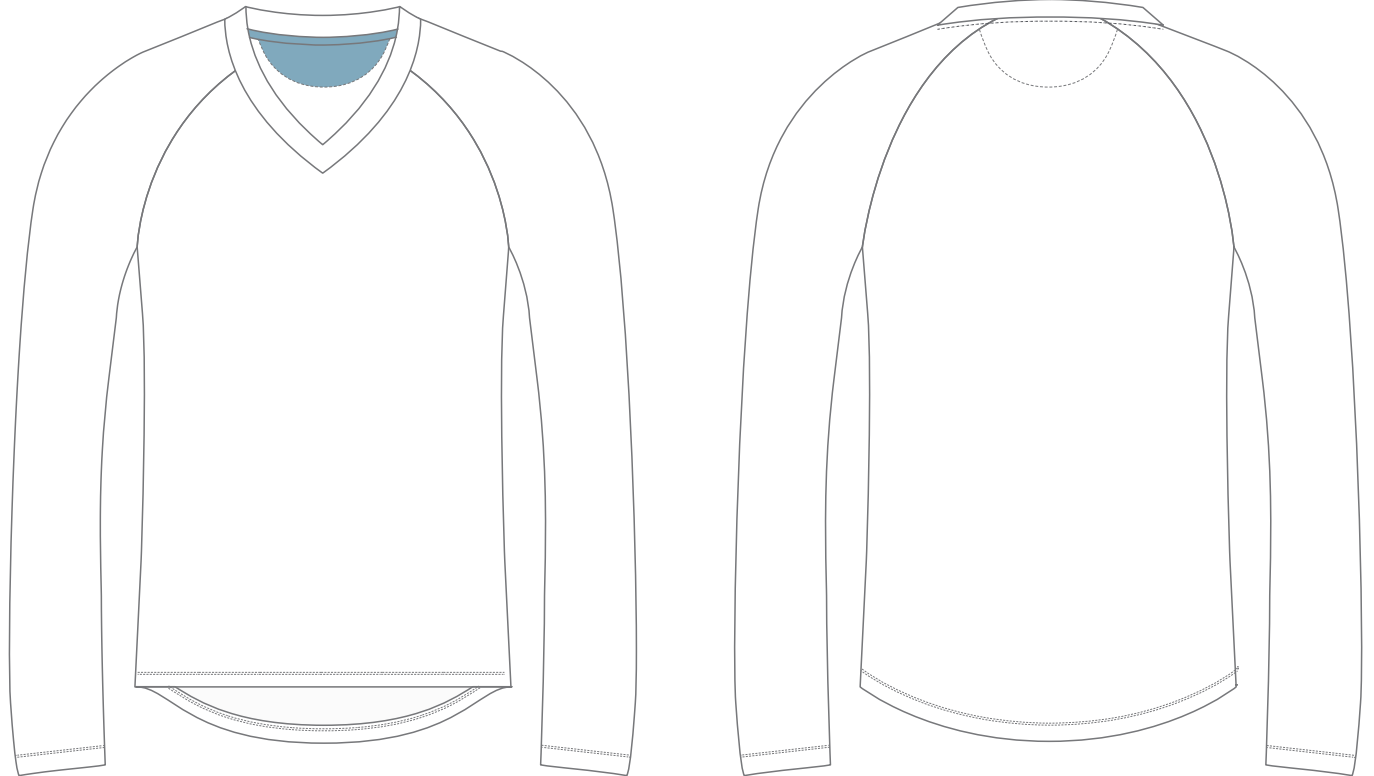

SUBLIMATED COLOURS :

NECKLINE: 0012

NECKLINE: 0018

Collar:  NeckTape: 
INTERNAL BACK NECK FACING: 

Collar:  NeckTape: 
INTERNAL BACK NECK FACING: 

SUBLIMATED TEE

GARMENT: SUB LS TEE RAGLAN SLEEVE

LADIES CODE - PLTE102