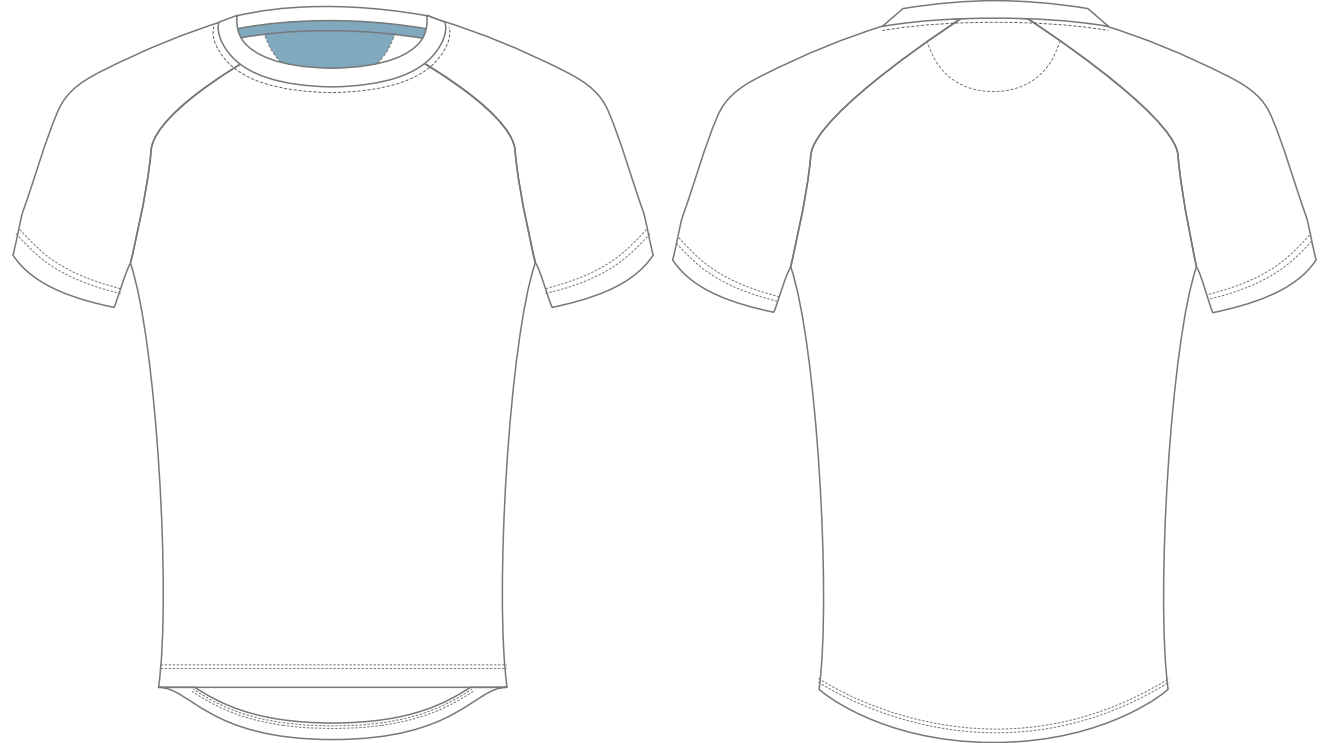

SUBLIMATED TEE

GARMENT: SUB TEE RAGLAN SLEEVE

MENS CODE - PLTE001

Ref Code - LSTE001

Sizes: 2XS - 7XL LSSPEC-5006CR

JUNIOR CODE - PLTE201

Ref Code - LSTE201

Sizes: J6 - J14 LSSPEC-7006

FABRIC CODE: 039

Detail: 100% Polyester fine pique

SUBLIMATED COLOURS :

NECKLINE: 0012

Collar: NeckTape:
INTERNAL BACK NECK FACING:

NECKLINE: 0018

Collar: NeckTape:
INTERNAL BACK NECK FACING:

SUBLIMATED TEE