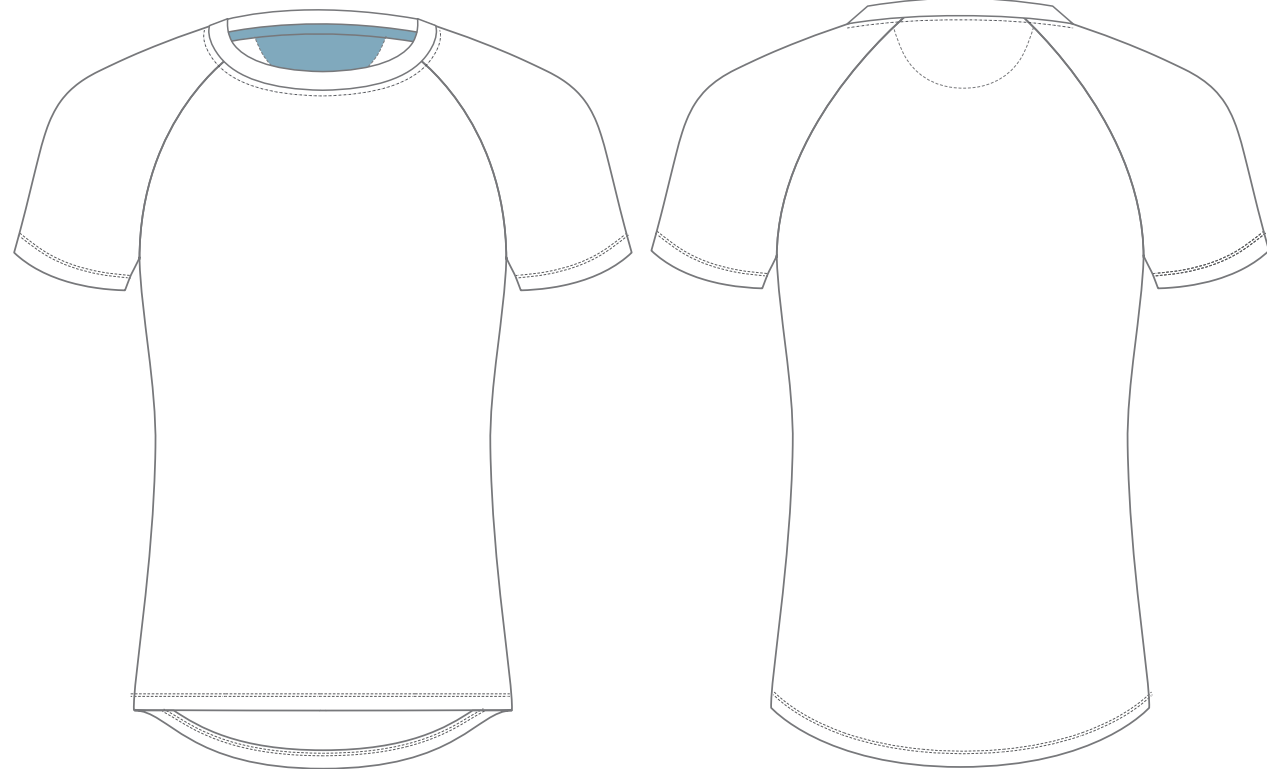

GARMENT: SUB TEE RAGLAN SLEEVE

LADIES CODE - PLTE101

Ref Code - LSTE101

Sizes: L6 - L20

LSSPEC-6006CR

FABRIC CODE: 039

Detail: 100% Polyester fine pique

SUBLIMATED COLOURS :