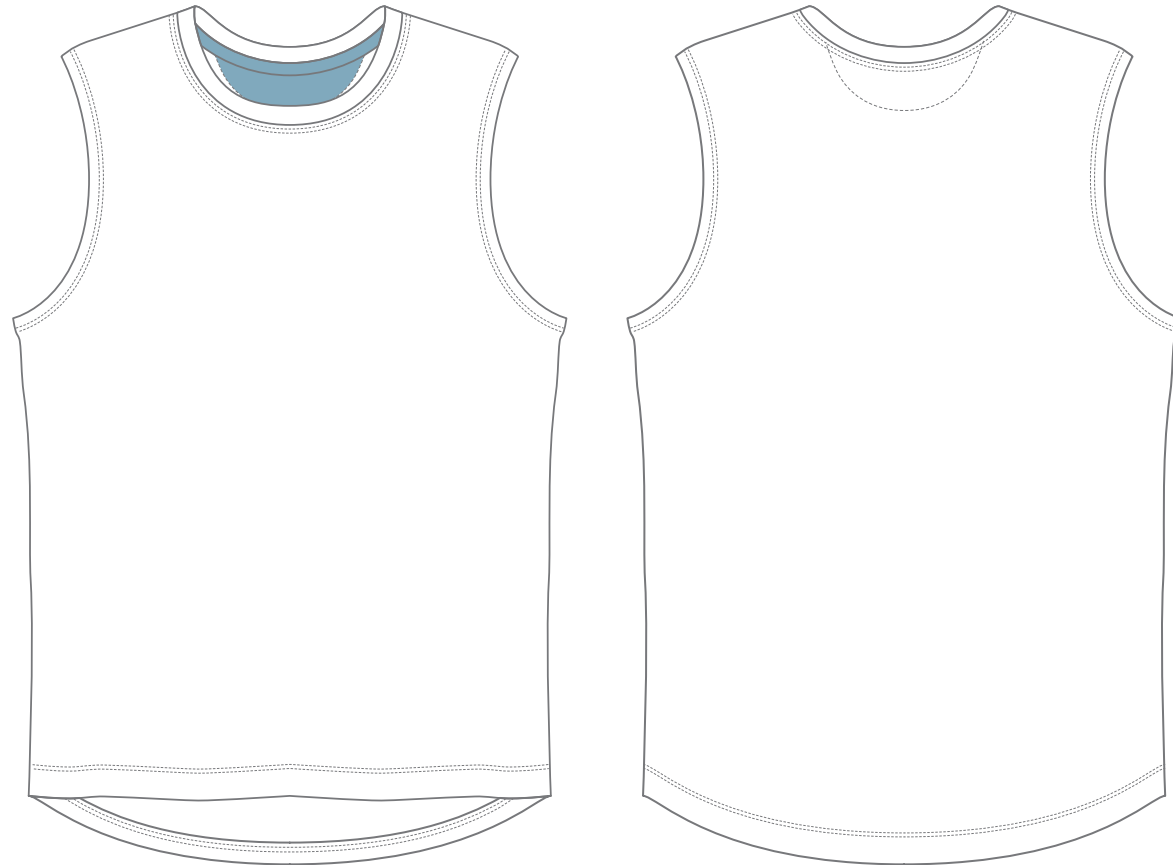

FABRIC CODE: 039

Detail: 100% Polyester fine pique

SUBLIMATED COLOURS :

NECKLINE: 0136

Collar:  Colour
xxxxx Internal
back neck:
Facing  Colour
xxxxx

* Round 10mm W binding

SUBLIMATED SINGLET

GARMENT: SUB MUSCLE SINGLET

FABRIC CODE: 039

Detail: 100% Polyester fine pique

SUBLIMATED COLOURS :

NECKLINE: 0141A

NECKLINE: 0141J

Collar:  Colour xxxx
Internal back neck Facing:  Colour xxxx
Neck Tape:  Colour xxxx

Collar:  Colour xxxx
Internal back neck Facing:  Colour xxxx
Neck Tape:  Colour xxxx