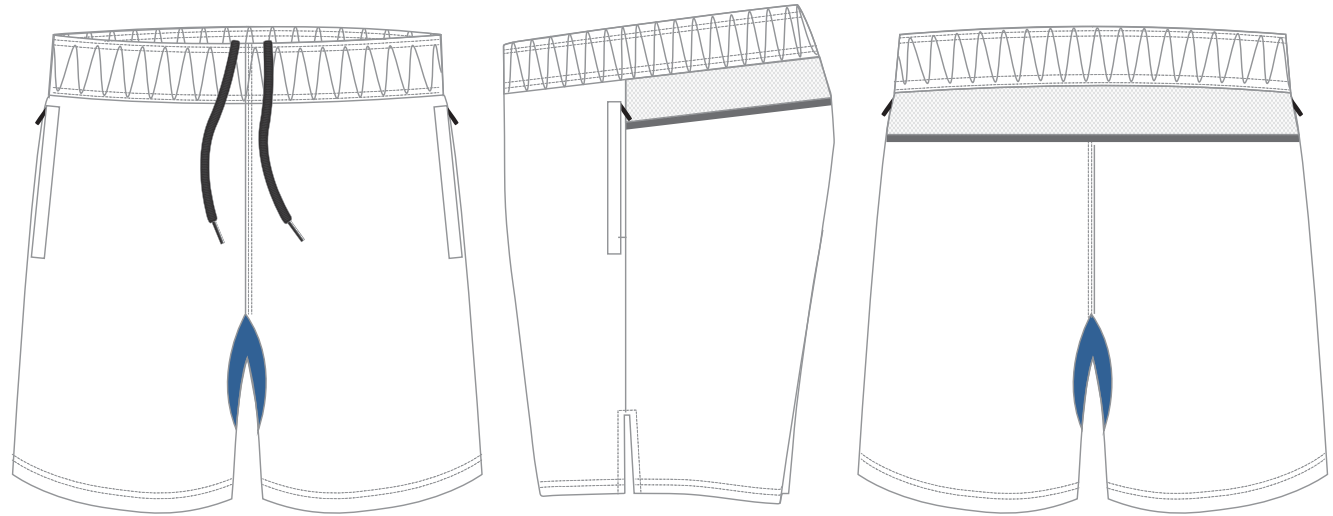

**COMPOSITION:**

TRIMS:

**Drawcord Round 5mm**  
\*Not Available in Sizes J6 - J10

TRIMS: Drawcord Ends

Colors

TRIMS:

**WELT POCKETS**

TRIMS: