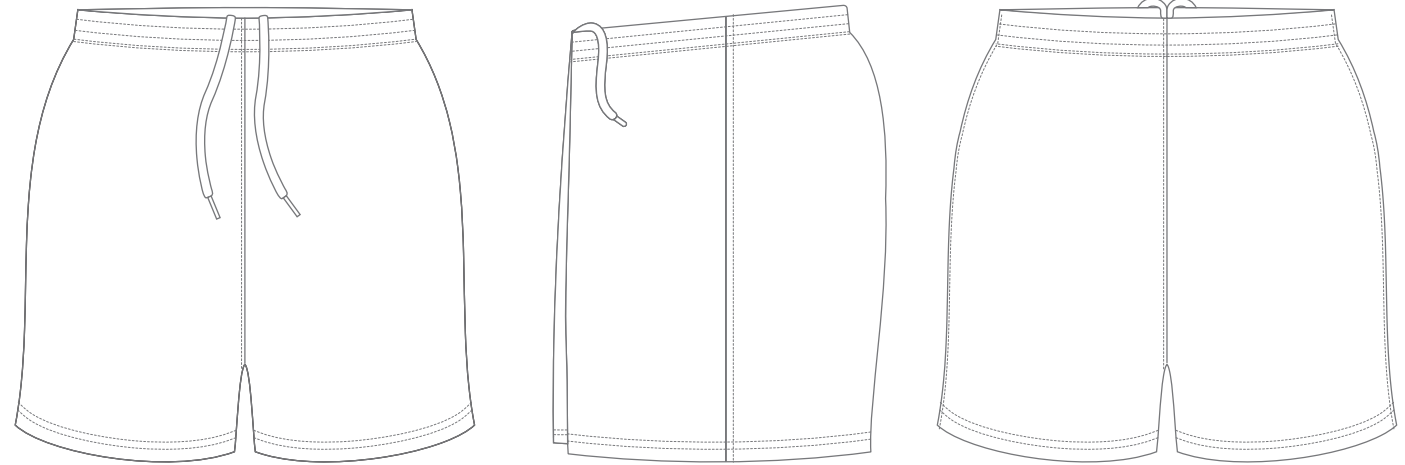

SHORTS

GARMENT: SUB SHORTS LADIES

LADIES CODE - PLSH101

Ref Code - LSSH101

Sizes: L6 - L20

LSSPEC-6027

FABRIC CODE: 009

Detail: 150gsm Polyester Micro Mesh

SUBLIMATED COLOURS :