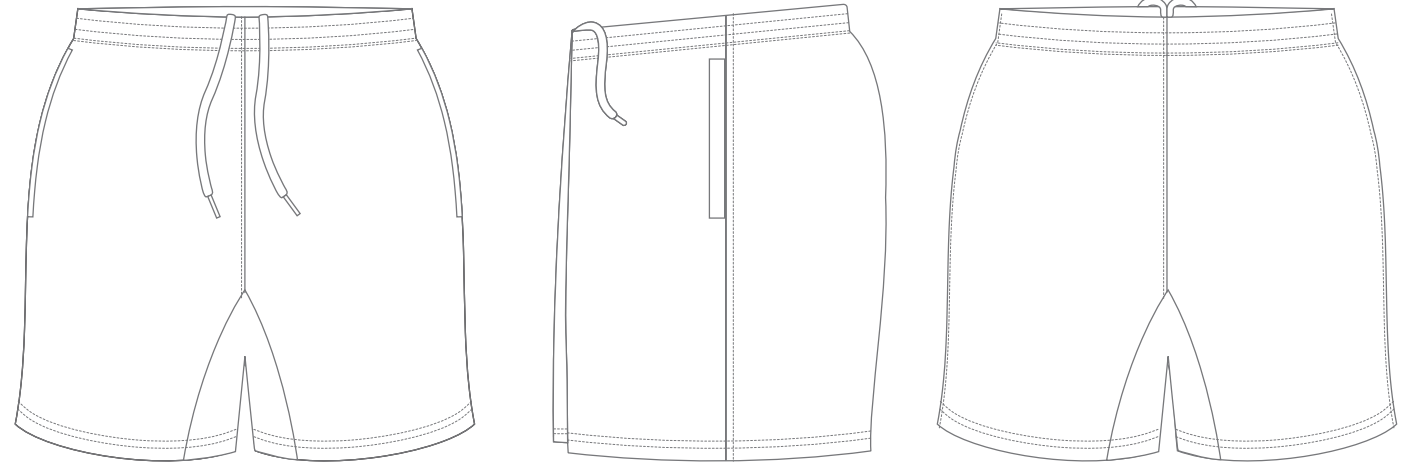

SHORTS

GARMENT: SUB TRAINING SHORTS

MENS CODE - PLSH005

Ref Code - LSSH005

Sizes: XS - 5XL

LSSPEC-5018CR

JUNIOR CODE - PLSH205

Ref Code - LSSH205

Sizes: J6 - J14

LSSPEC-7018CR

FABRIC CODE: 079

Detail: 97% Polyester 3% Spandex

FABRIC CODE: 004

Detail: 100% Polyester Tactel

SUBLIMATED COLOURS :

COMPOSITION:

☐ Main 004 or 079

TRIMS:

Drawcord Round 5mm

*Not Available in Sizes J6 - J10

TRIMS: Drawcord Ends

Colors

TRIMS:

WELT POCKETS

Clear