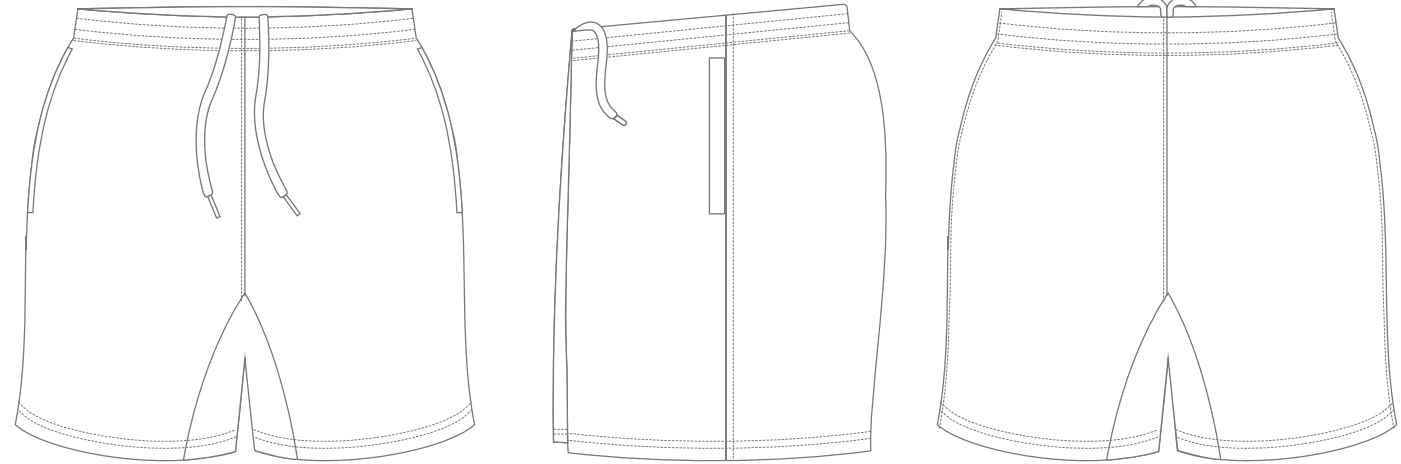

Sizes: J6 - J14

LSSPEC-7018CR

**FABRIC CODE: 079**

Detail: 97% Polyester 3% Spandex

**FABRIC CODE: 004**

Detail: 100% Polyester Tactel

**CUT AND SEW COLOURS :**

**004**