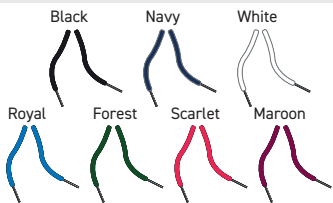

### COMPOSITION:

Main 004 or 079

TRIMS:

Drawcord Round 5mm  
\*Not Available in Sizes J6 - J10

TRIMS: Drawcord Ends

Colors

TRIMS:

WELT POCKETS