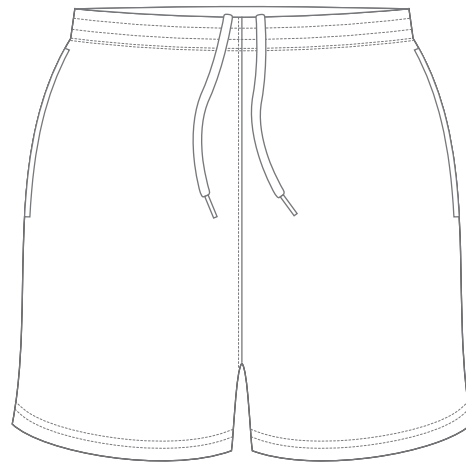

SHORTS

GARMENT: SUB SHORTS w/POCKET

MENS CODE - PLSH002

Ref Code - LSSH002

Sizes: XS - 7XL

LSSPEC-5018CR

JUNIOR CODE - PLSH202

Ref Code - LSSH202

Sizes: J6 - J14

LSSPEC-7018

FABRIC CODE: 009

Detail: 150gsm Polyester Micro Mesh

SUBLIMATED COLOURS :