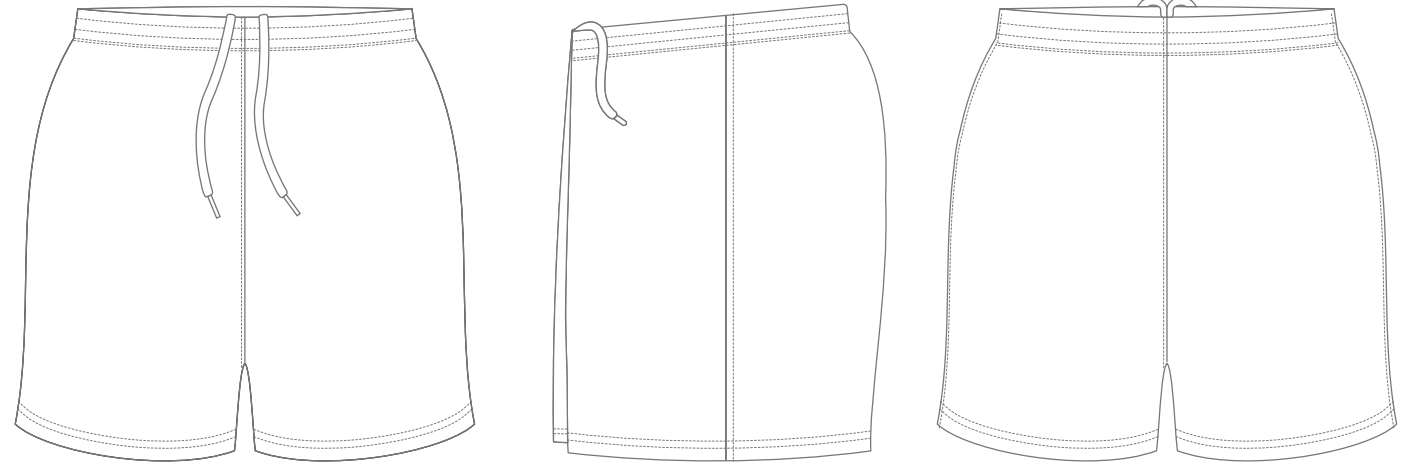

SHORTS

GARMENT: SUB SHORTS

MENS CODE - PLSH001

Ref Code - LSSH001

Sizes: XS - 7XL

LSSPEC-5018CR

JUNIOR CODE - PLSH201

Ref Code - LSSH201

Sizes: J6 - J14

LSSPEC-7018

FABRIC CODE: 009

Detail: 150gsm Polyester Micro Mesh

SUBLIMATED COLOURS :