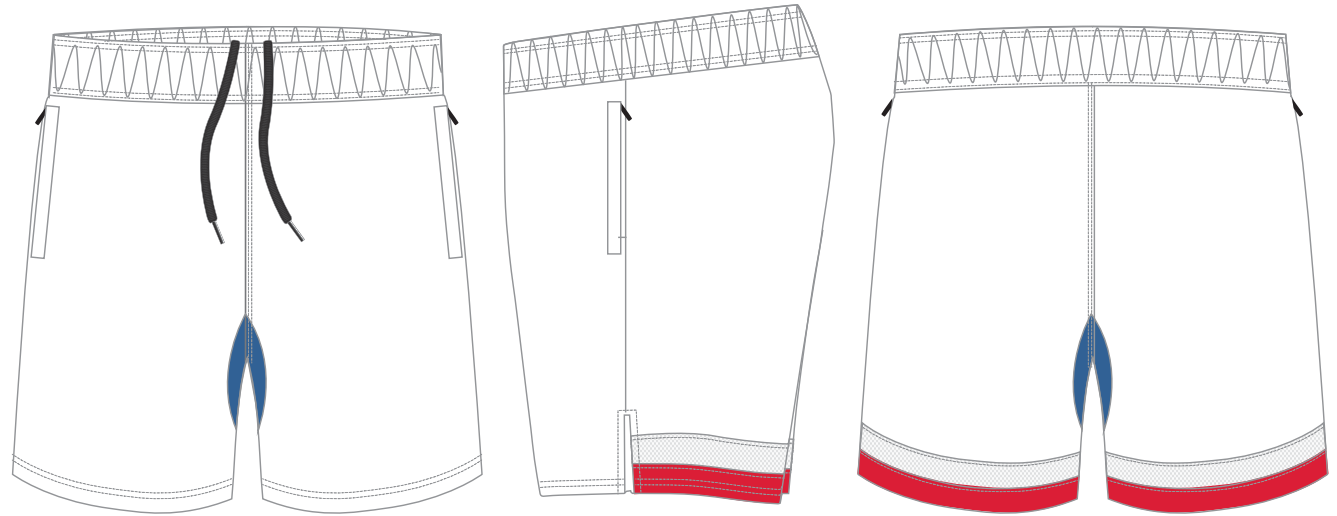

**COMPOSITION:**

TRIMS:

**Drawcord Round 5mm**  
\*Not Available in Sizes J6 - J10

TRIMS: Drawcord Ends

Colors

TRIMS:

**WELT POCKETS**

TRIMS: