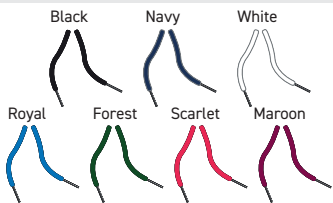

### COMPOSITION:

Main 004 or 079

TRIMS:

Drawcord Round 5mm  
\*Not Available in Sizes J6 - J10

TRIMS: Drawcord Ends

Colors

TRIMS:

WELT POCKETS