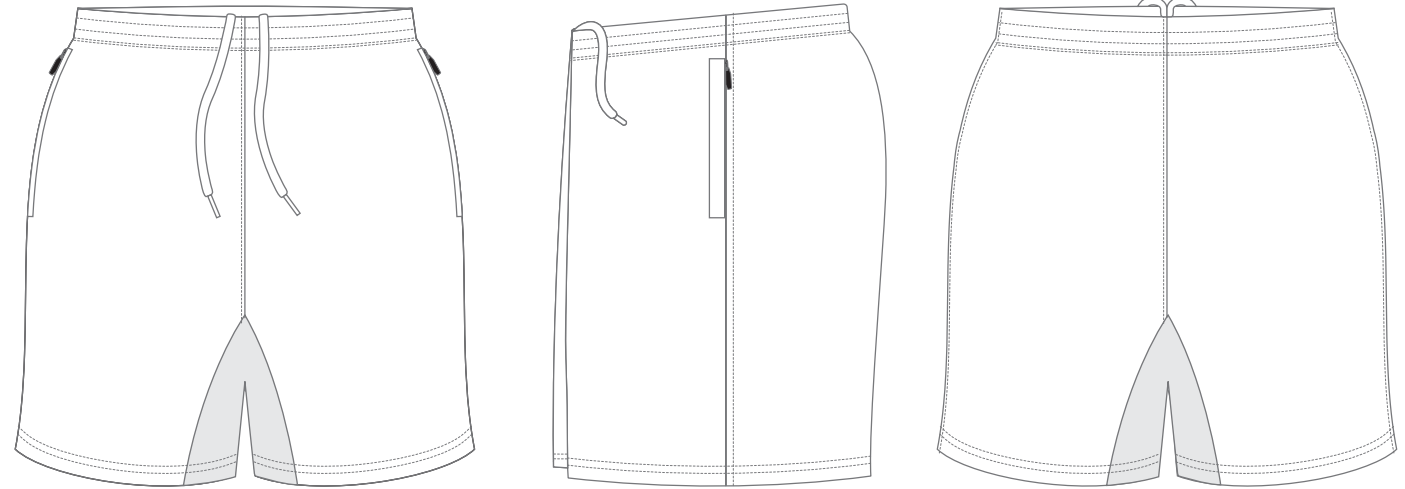

**FABRIC CODE: 068**

Detail: 91% Polyester, 9% Spandex

CUT SUB COLOURS :

068

079

COMPOSITION:

TRIMS:

Drawcord Round 5mm