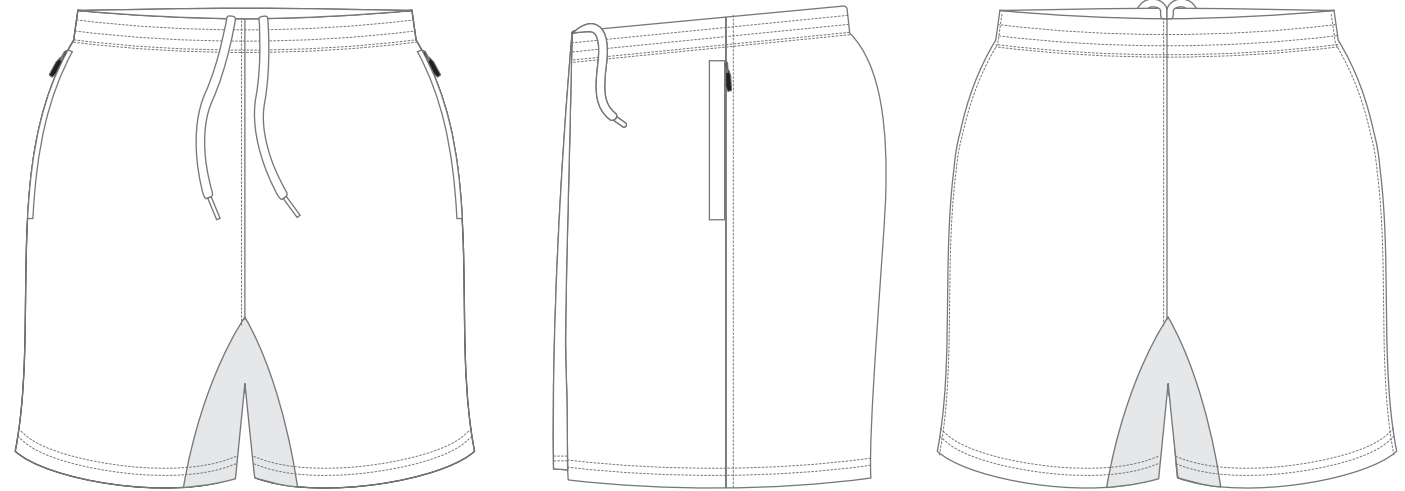

**FABRIC CODE: 068**

Detail: 91% Polyester, 9% Spandex

SUBLIMATED COLOURS :

**COMPOSITION:**

Main 079

Gusset 068

TRIMS:

**Drawcord Round 5mm**  
\*Not Available in Sizes J6 - J10