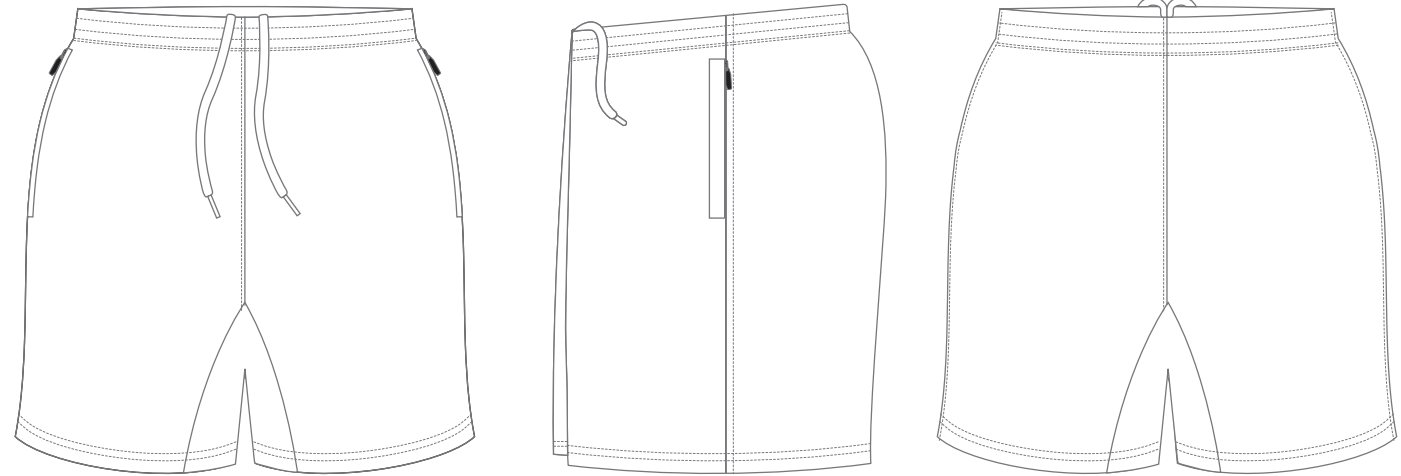

SHORTS

GARMENT: C&S TRAINING SHORTS w/ZIPS

MENS CODE - PLSH008

Ref Code - LSSH008

Sizes: XS - 5vXL LSSPEC-5018CR

JUNIOR CODE - PLSH208

Ref Code - LSSH208

Sizes: J6 - J14 LSSPEC-7018CR

FABRIC CODE: 079

Detail: 97% Polyester 3% Spandex

FABRIC CODE: 004

Detail: 100% Polyester Tactel

CUT AND SEW COLOURS :

004

079