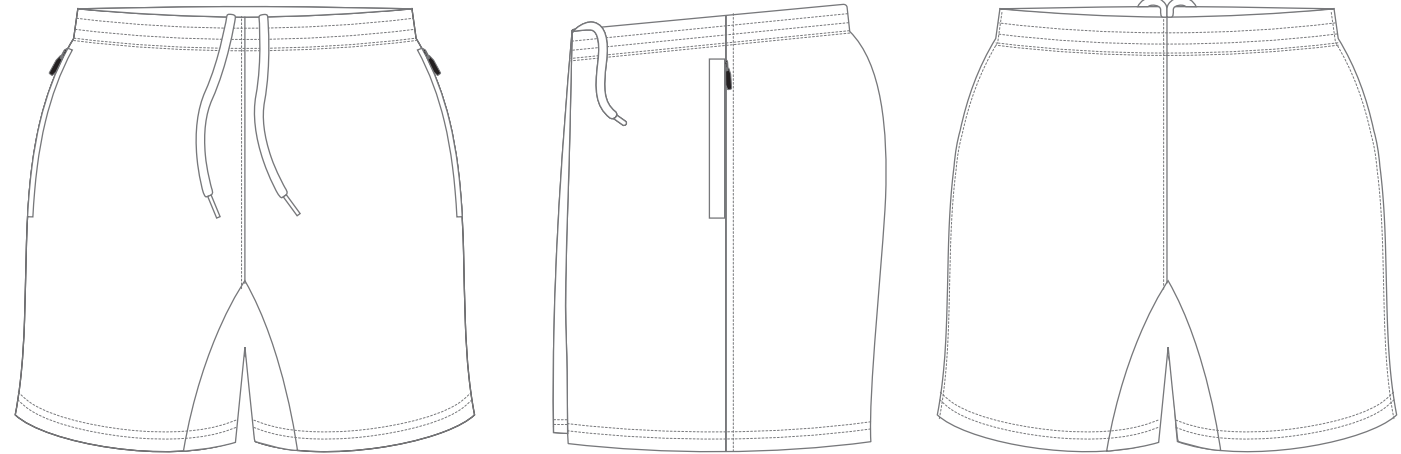

Sizes: J6 - J14

LSSPEC-7018CR

**FABRIC CODE: 079**

Detail: 97% Polyester 3% Spandex

**FABRIC CODE: 004**

Detail: 100% Polyester Tactel

SUBLIMATED COLOURS :

**COMPOSITION:**