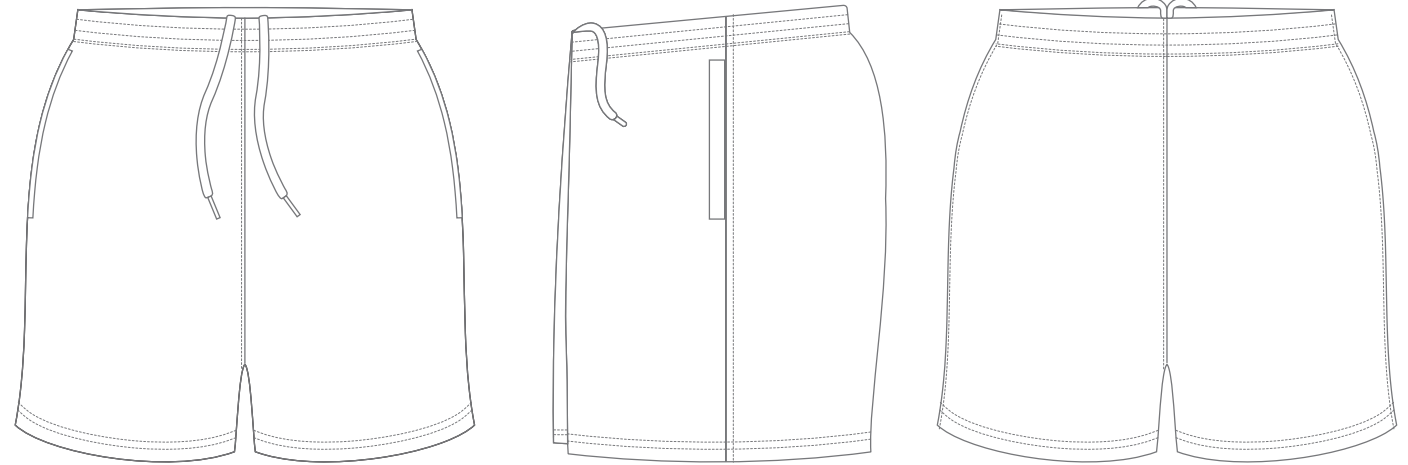

SHORTS

GARMENT: SUB SHORTS LADIES w/POCKET

LADIES CODE - PLSH102

Ref Code - LSSH102

Sizes: L6 - L20

LSSPEC-6027

FABRIC CODE: 009

Detail: 150gsm Polyester Micro Mesh

SUBLIMATED COLOURS :