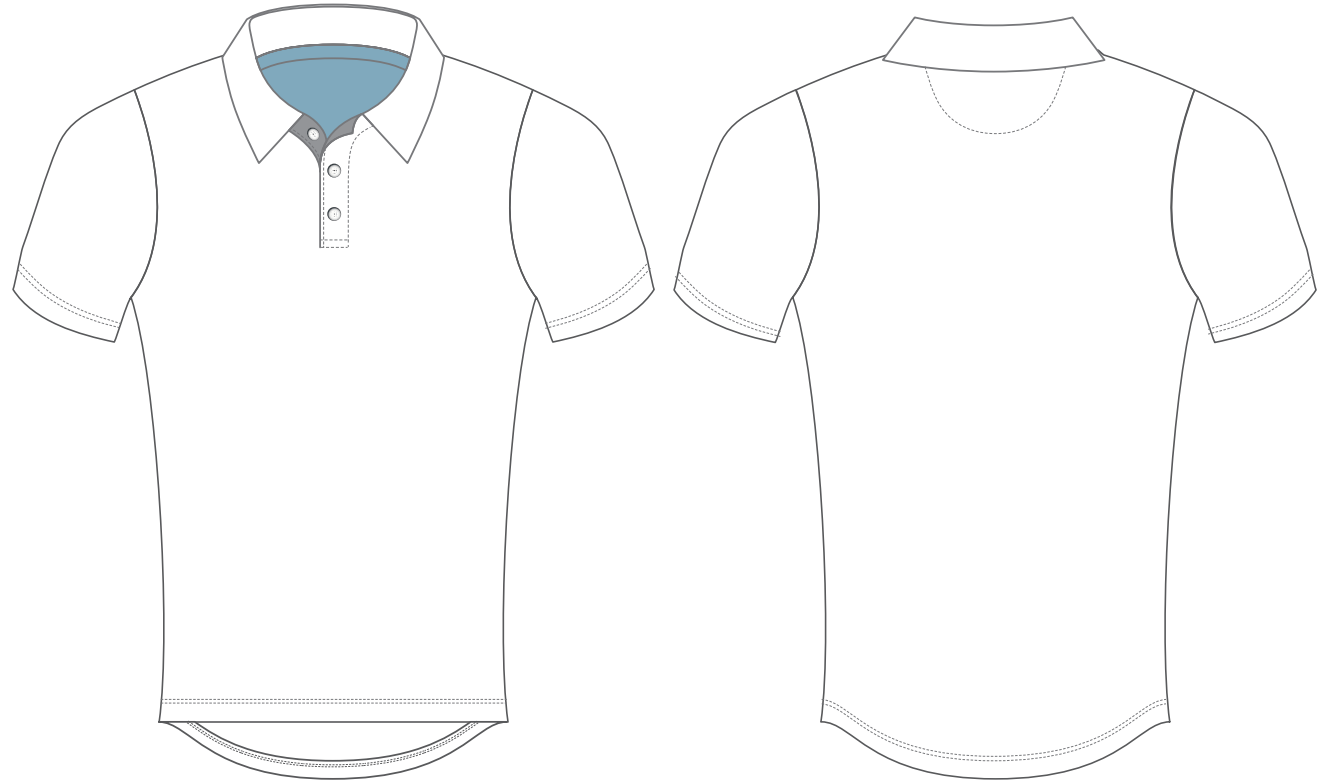

SUBLIMATED POLO

GARMENT: SUB POLO SET IN SLEEVE

MENS CODE - PLP0003

Ref Code - LSP0003

Sizes: 2XS - 7XL

LSSPEC-5000CR

JUNIOR CODE - PLP0201

Ref Code - LSP0202

Sizes: J6 - J14

LSSPEC-7000

FABRIC CODE: 039

Detail: 100% Polyester fine pique

SUBLIMATED COLOURS :

MEN'S NECKLINE: 0135

JUNIOR'S NECKLINE: 0148

Collar:	Colour xxxxx	Under Placket:	Colour xxxxx
Necktape:	Colour xxxxx	Buttons:	Colour
INTERNAL BACK NECK FACING:	Colour xxxxx		

Collar:	Colour xxxxx	Under Placket:	Colour xxxxx
Necktape:	Colour xxxxx	Buttons:	Colour
INTERNAL BACK NECK FACING:	Colour xxxxx		

TRIMS:

Button 18L Colors