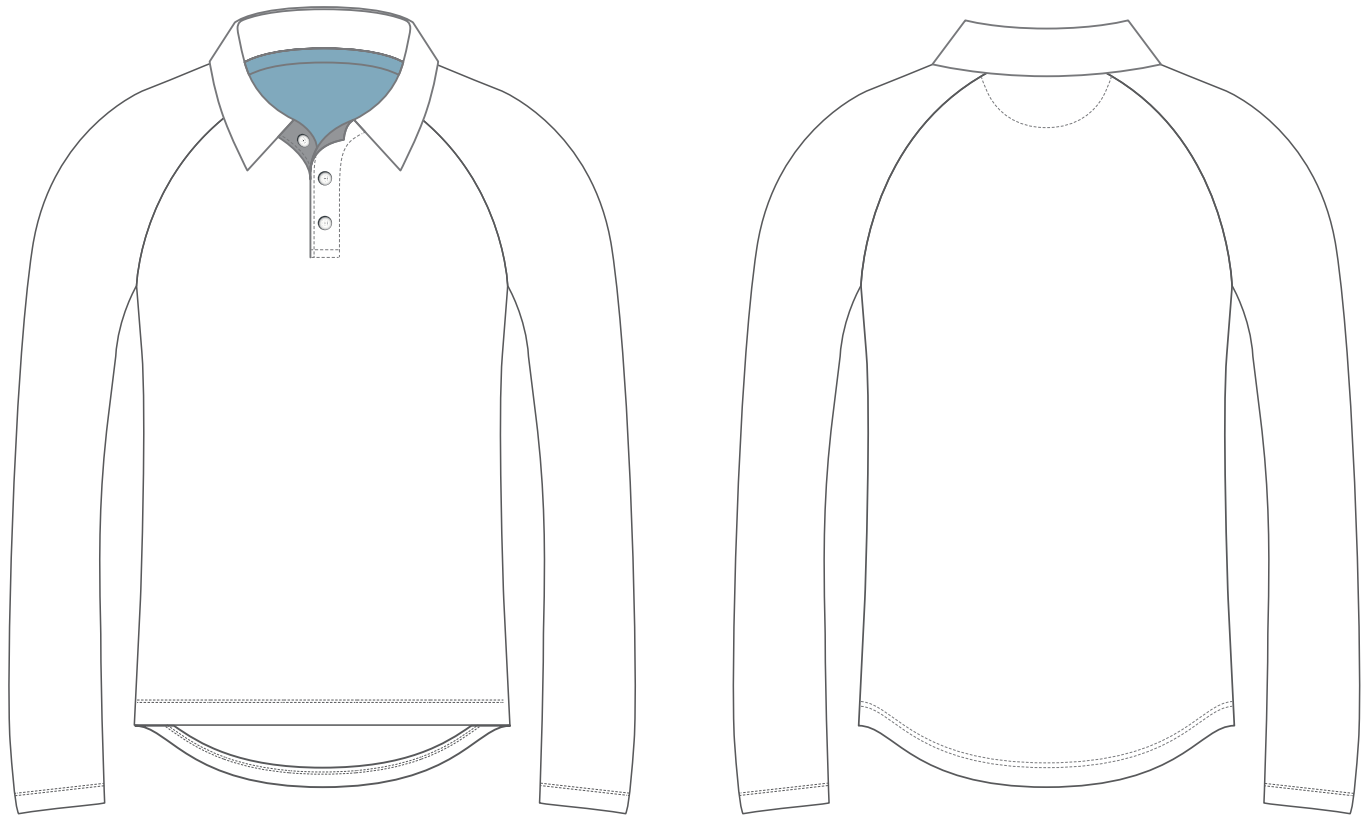

SUBLIMATED POLO

GARMENT: SUB LS POLO RAGLAN SLEEVE

MENS CODE - PLP0002

Ref Code - LSP0002

Sizes: 2XS - 7XL   LSSPEC-5001CR

JUNIOR CODE - PLP0201

Ref Code - LSP0202

Sizes: J6 - J14   LSSPEC-7001

FABRIC CODE: 039

Detail: 100% Polyester fine pique

SUBLIMATED COLOURS :

MEN'S NECKLINE: 0135

JUNIOR'S NECKLINE: 0148

Collar:	Colour xxxxx	Under Placket:	Colour xxxxx
Necktape:	Colour xxxxx	Buttons:	Colour
INTERNAL BACK NECK FACING:	Colour xxxxx		

Collar:	Colour xxxxx	Under Placket:	Colour xxxxx
Necktape:	Colour xxxxx	Buttons:	Colour
INTERNAL BACK NECK FACING:	Colour xxxxx		

TRIMS:

Button 18L Colors