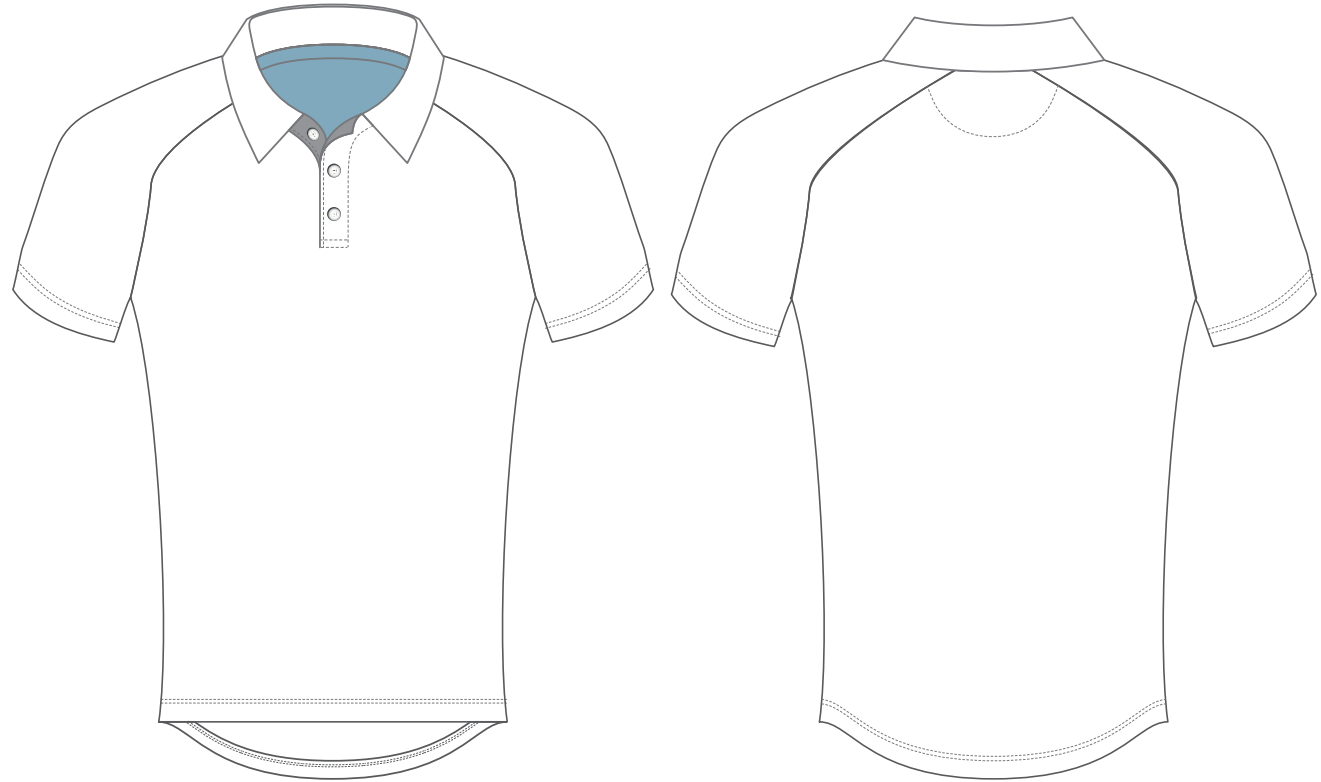

SUBLIMATED POLO

GARMENT: SUB POLO RAGLAN SLEEVE

MENS CODE - PLP0001

Ref Code - LSP0001

Sizes: 2XS - 7XL

LSSPEC-5001CR

JUNIOR CODE - PLP0201

Ref Code - LSP0201

Sizes: J6 - J14

LSSPEC-7001

FABRIC CODE: 039

Detail: 100% Polyester fine pique

SUBLIMATED COLOURS :

MEN'S NECKLINE: 0135

JUNIOR'S NECKLINE: 0148

Collar:	Colour xxxxx	Under Placket:	Colour xxxxx
Necktape:	Colour xxxxx	Buttons:	Colour
INTERNAL BACK NECK FACING:	Colour xxxxx		

Collar:	Colour xxxxx	Under Placket:	Colour xxxxx
Necktape:	Colour xxxxx	Buttons:	Colour
INTERNAL BACK NECK FACING:	Colour xxxxx		

TRIMS:

Button 18L Colors