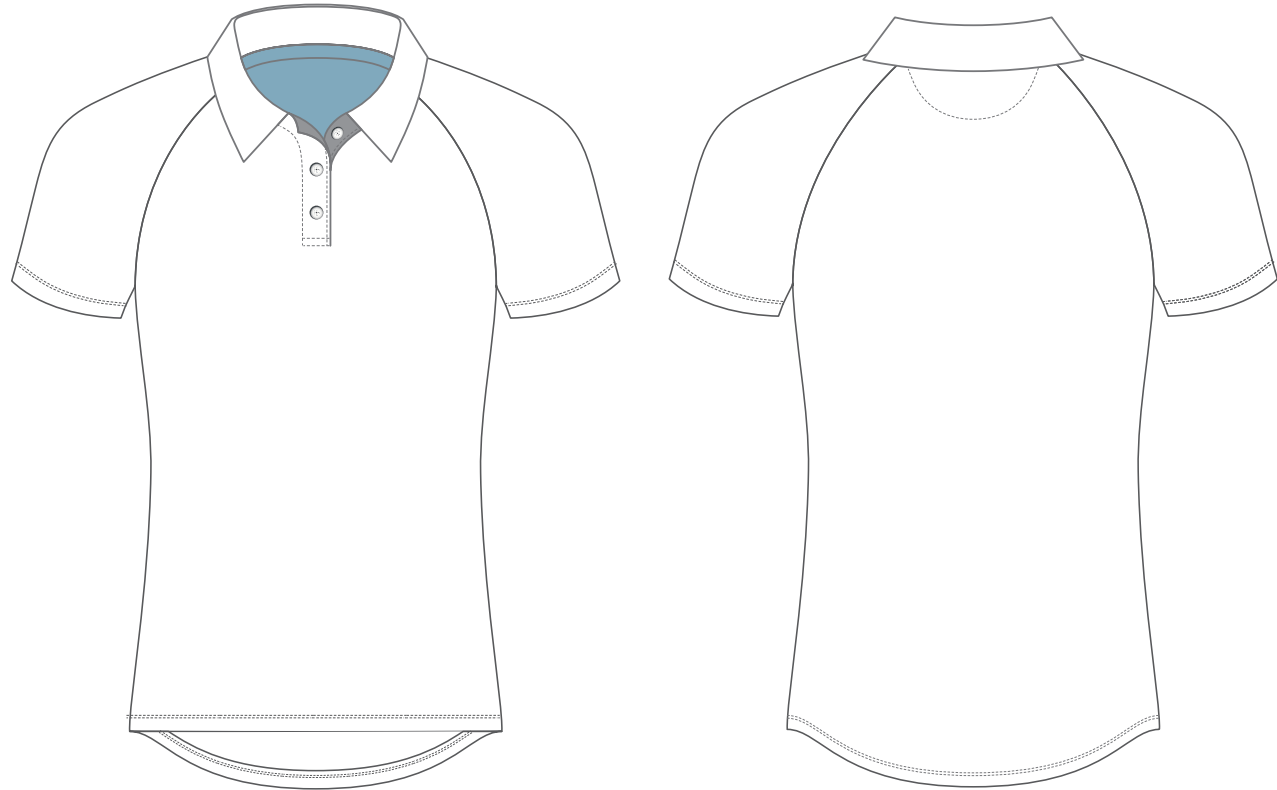

Collar:	Colour xxxxx	Under Placket:	Colour xxxxx
Necktape:	Colour xxxxx	Buttons:	Colour
INTERNAL BACK NECK FACING:	Colour xxxxx		

TRIMS:

Button 18L Colors

SUBLIMATED POLO

GARMENT: SUB POLO RAGLAN SLEEVE

LADIES CODE - PLP0101

Ref Code - LSP0101

Sizes: L6 - L20

LSSPEC-6001CR

FABRIC CODE: 039

Detail: 100% Polyester fine pique

SUBLIMATED COLOURS :

LADIE'S NECKLINE: 0135

TRIMS:

Collar: Under Placket:
Necktape: Buttons:
INTERNAL BACK NECK FACING:

Button 18L Colors

Self Fabric

SUBLIMATED POLO

GARMENT: SUB LS POLO RAGLAN SLEEVE

MENS CODE - PLP0002

Ref Code - LSP0002

Sizes: 2XS - 7XL LSSPEC-5001CR