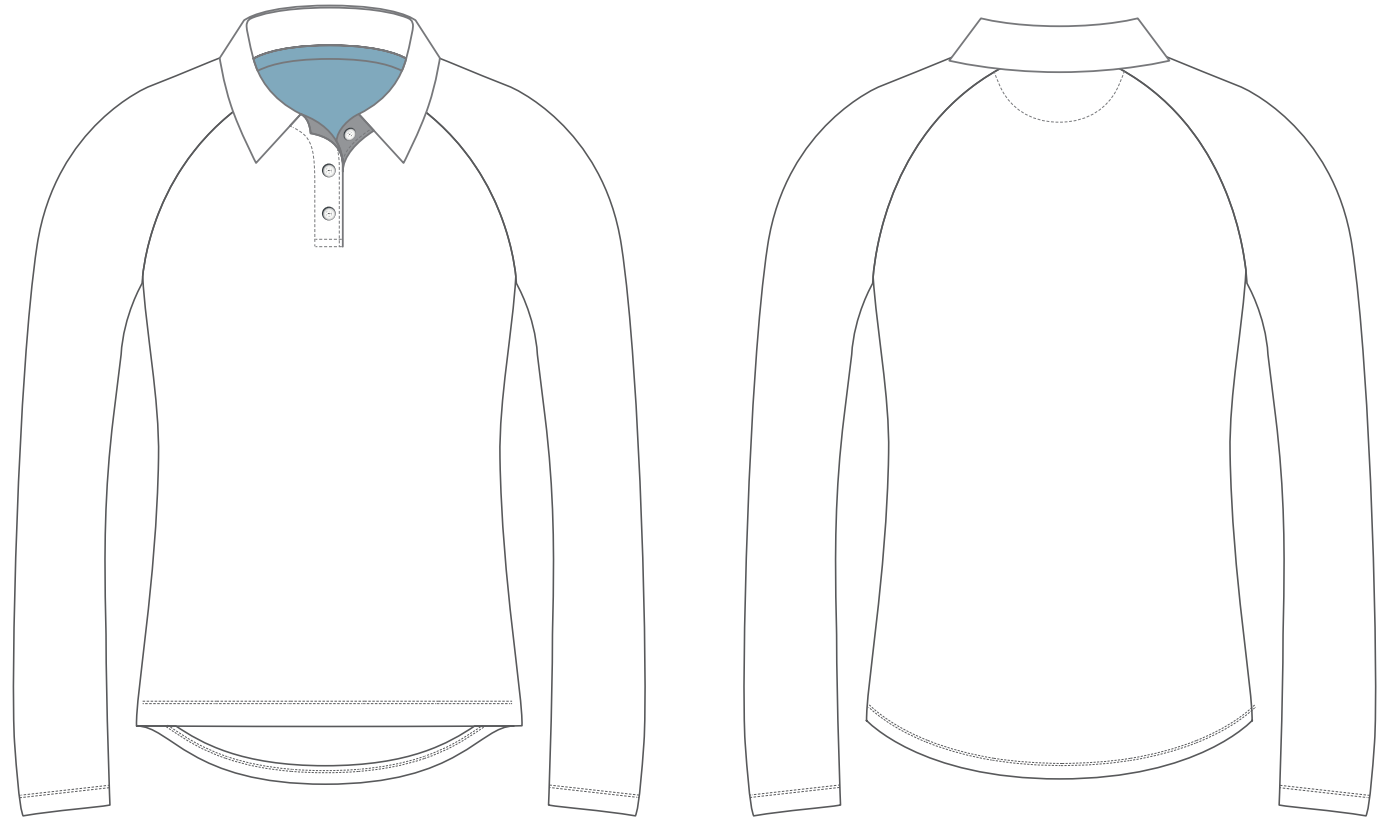

SUBLIMATED POLO

GARMENT: SUB LS POLO RAGLAN SLEEVE

LADIES CODE - PLP0102

Ref Code - LSP0102

Sizes: L6 - L20

LSSPEC-6001CR

FABRIC CODE: 039

Detail: 100% Polyester fine pique

SUBLIMATED COLOURS :

LADIE'S NECKLINE: 0135

TRIMS:

Collar: Under Placket:
Necktape: Buttons:
INTERNAL BACK NECK FACING:

Button 18L Colors

Self Fabric