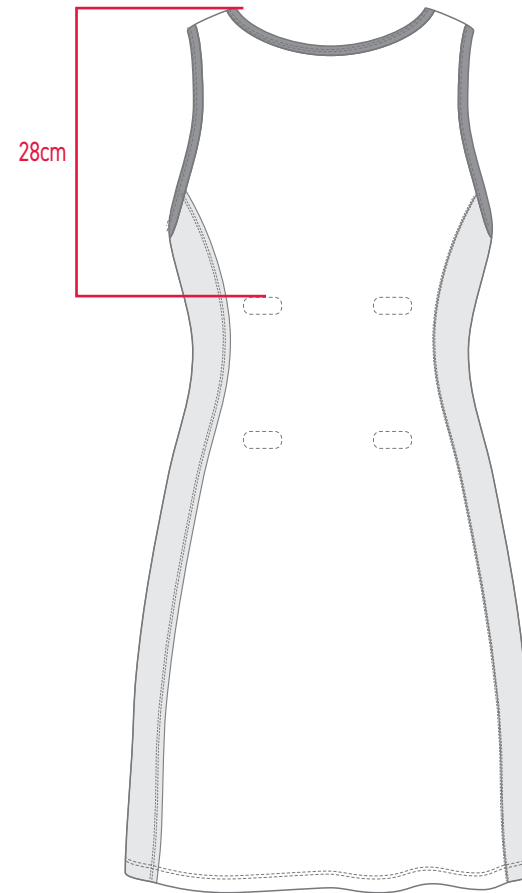

Collar: Round  
10mm binding

Colour  
xxxx

BIBS W180 x H180mm

Velcro Tabs

-  White
-  Black
-  Navy