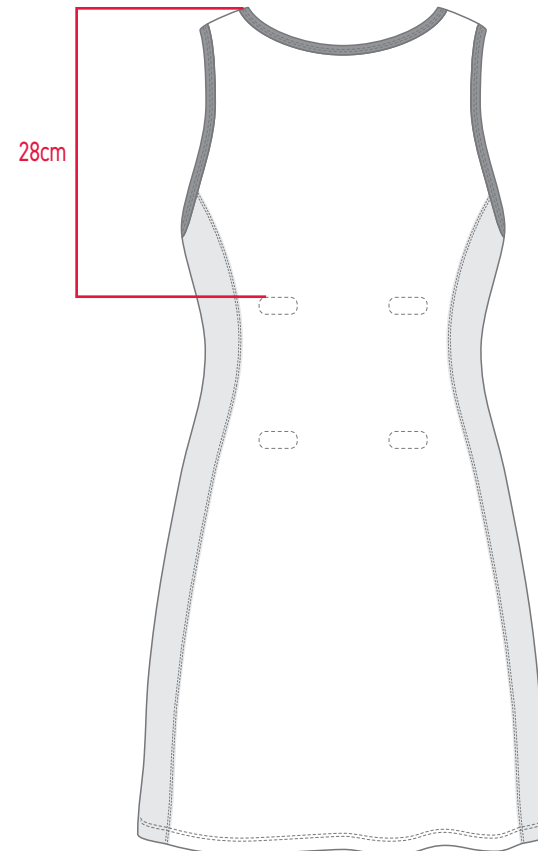

Collar: Round  
10mm binding

Colour  
xxxx

BIBS W180 x H180mm

Velcro Tabs

-  White
-  Black
-  Navy