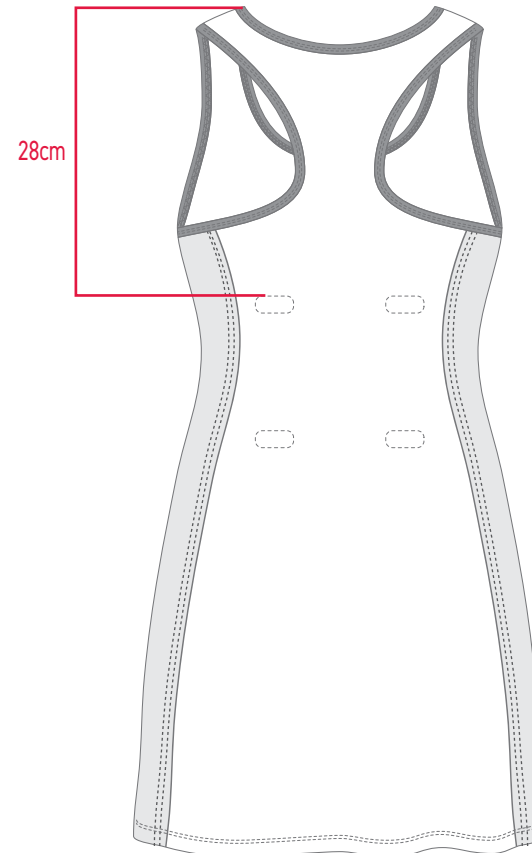

Sizes: J6 - J14

LSSPEC-7028

FABRIC CODE: 155

Detail: 88% Polyester 7.5% Spandex 4.5%  
Conductive Yarn

SUBLIMATED COLOURS :

SUB

COMPOSITION:

-  Main colour
-  10mm Binding
-  PANEL