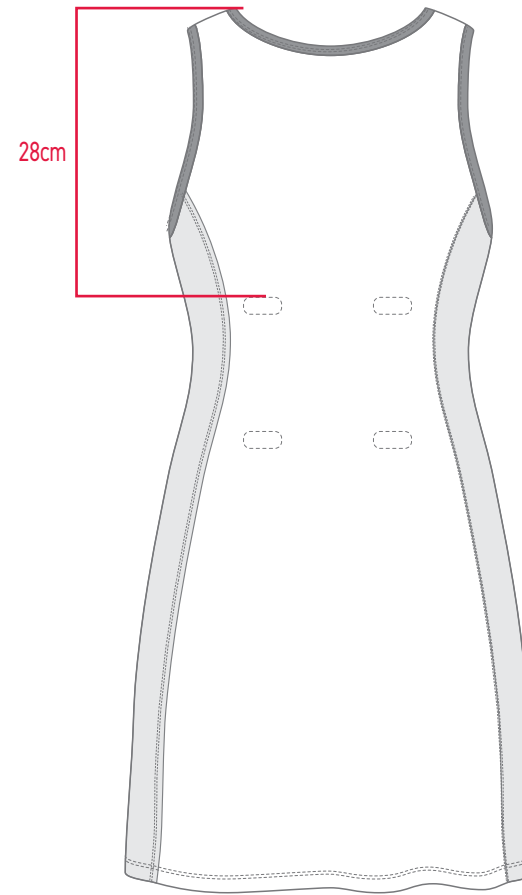

Collar: Round  
10mm binding

Colour  
xxxx

BIBS W180 x H180mm

Velcro Tabs

-  White
-  Black
-  Navy