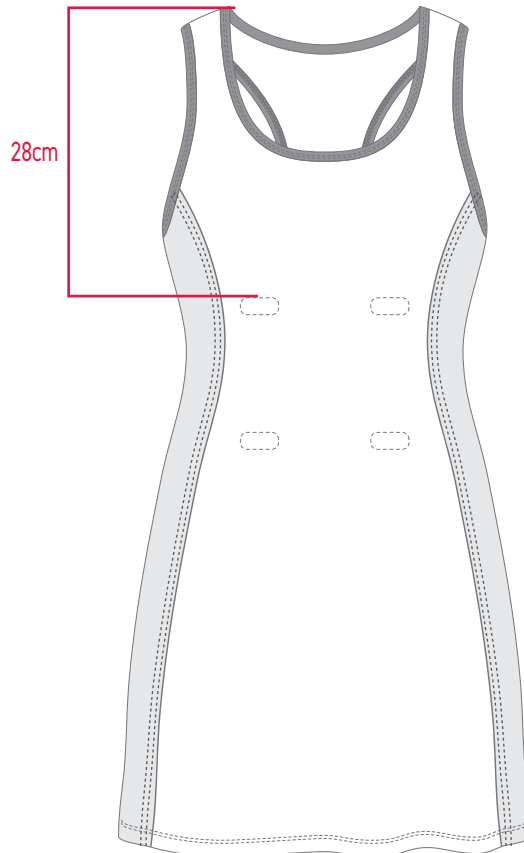

Sizes: J6 - J14

LSSPEC-7028

FABRIC CODE: 155

Detail: 88% Polyester 7.5% Spandex 4.5%  
Conductive Yarn

SUBLIMATED COLOURS :

SUB

COMPOSITION:

-  Main colour
-  10mm Binding
-  PANEL

NECKLINE: 0136

Collar: Round  
10mm binding

Colour  
xxxx

TRIMS:

BIBS W180 x H180mm

TRIMS:

Velcro Tabs

-  White
-  Black
-  Navy