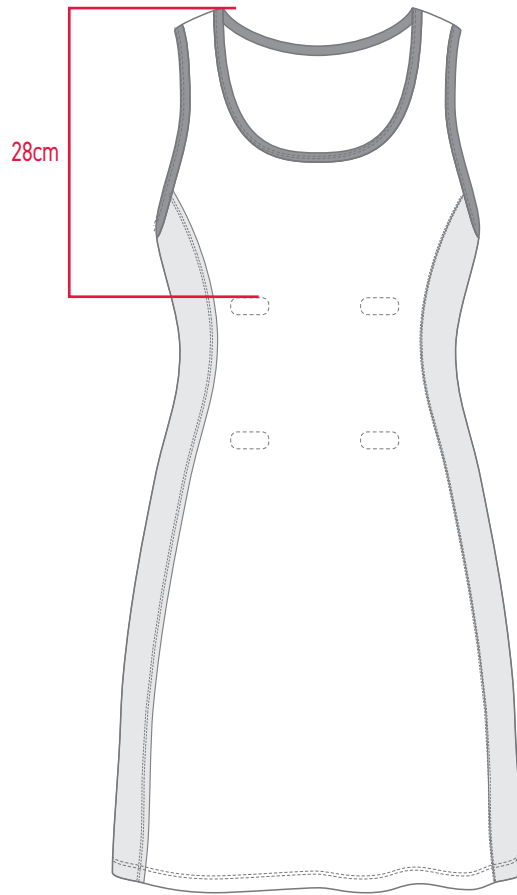

Collar: Round  
10mm binding

Colour  
xxxx

BIBS W180 x H180mm

Velcro Tabs

-  White
-  Black
-  Navy