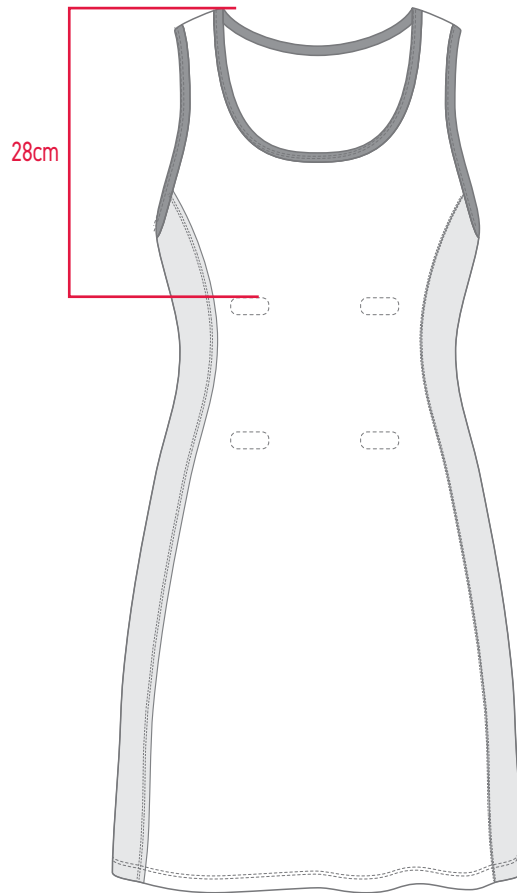

Collar: Round  
10mm binding

Colour  
xxxx

BIBS W180 x H180mm

Velcro Tabs

-  White
-  Black
-  Navy