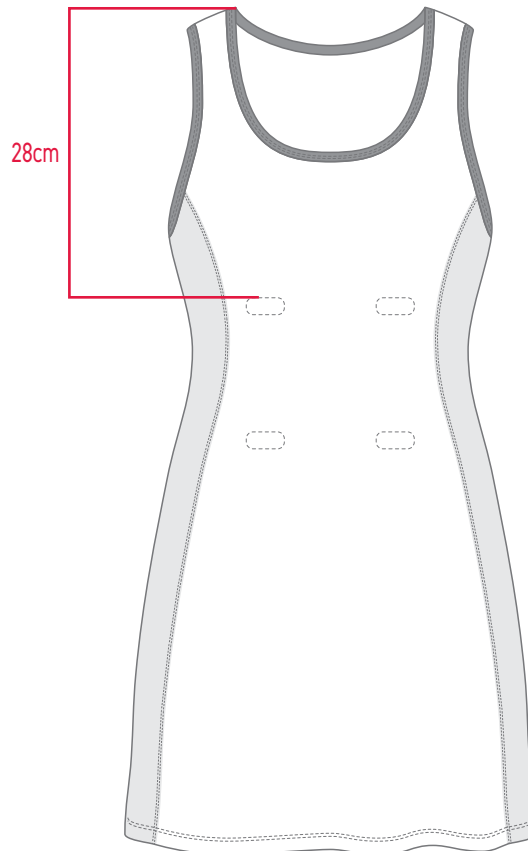

Collar: Round  
10mm binding

Colour  
xxxx

BIBS W180 x H180mm

Velcro Tabs

-  White
-  Black
-  Navy