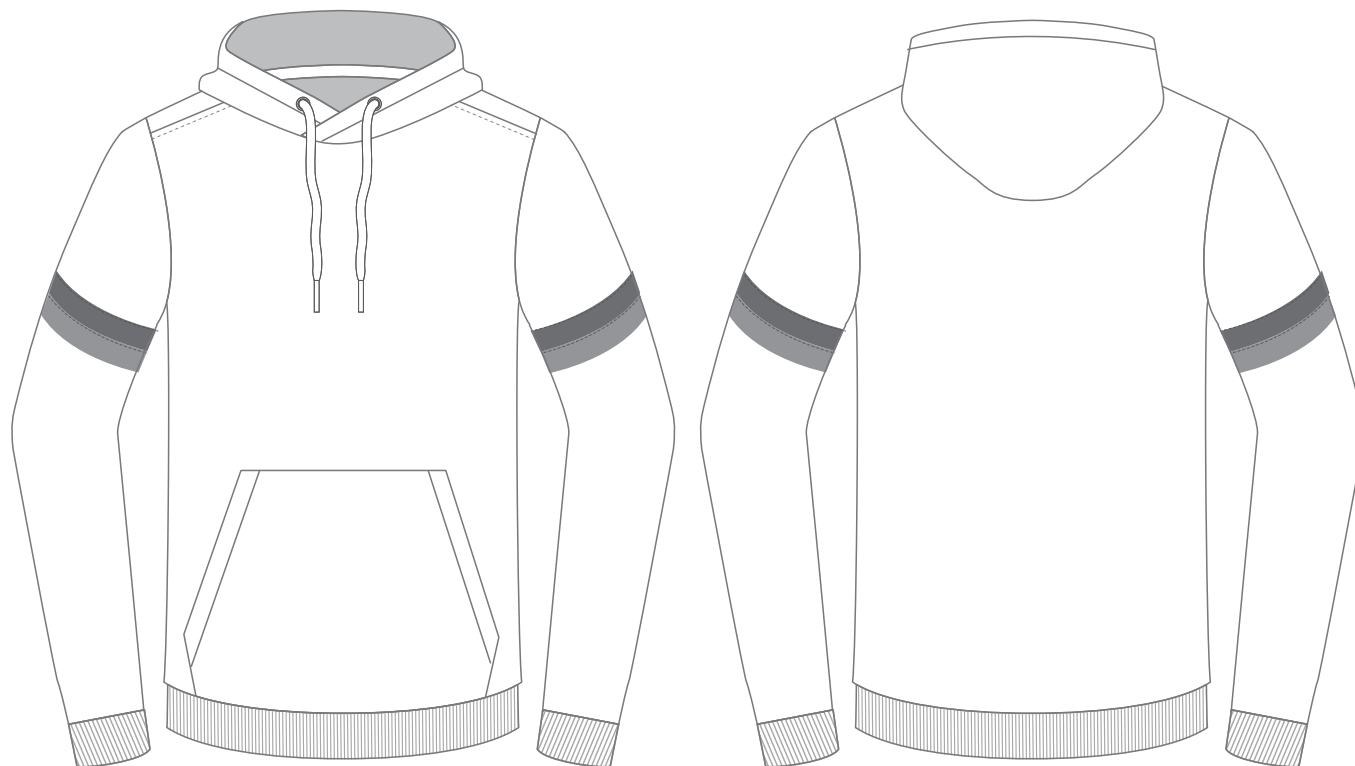

TRIMS:

Drawcord Flat 10mm
*Not Available in Sizes J6 - J10

TRIMS:

Eyelet 15mmW

TRIMS:

Neck Tape
10mm 100% Cotton

TRIM: Drawcord Ends

Colours

Clear

TRIM: 2x2 Cuff & Band

Colours

Colors to match the Main Body Color