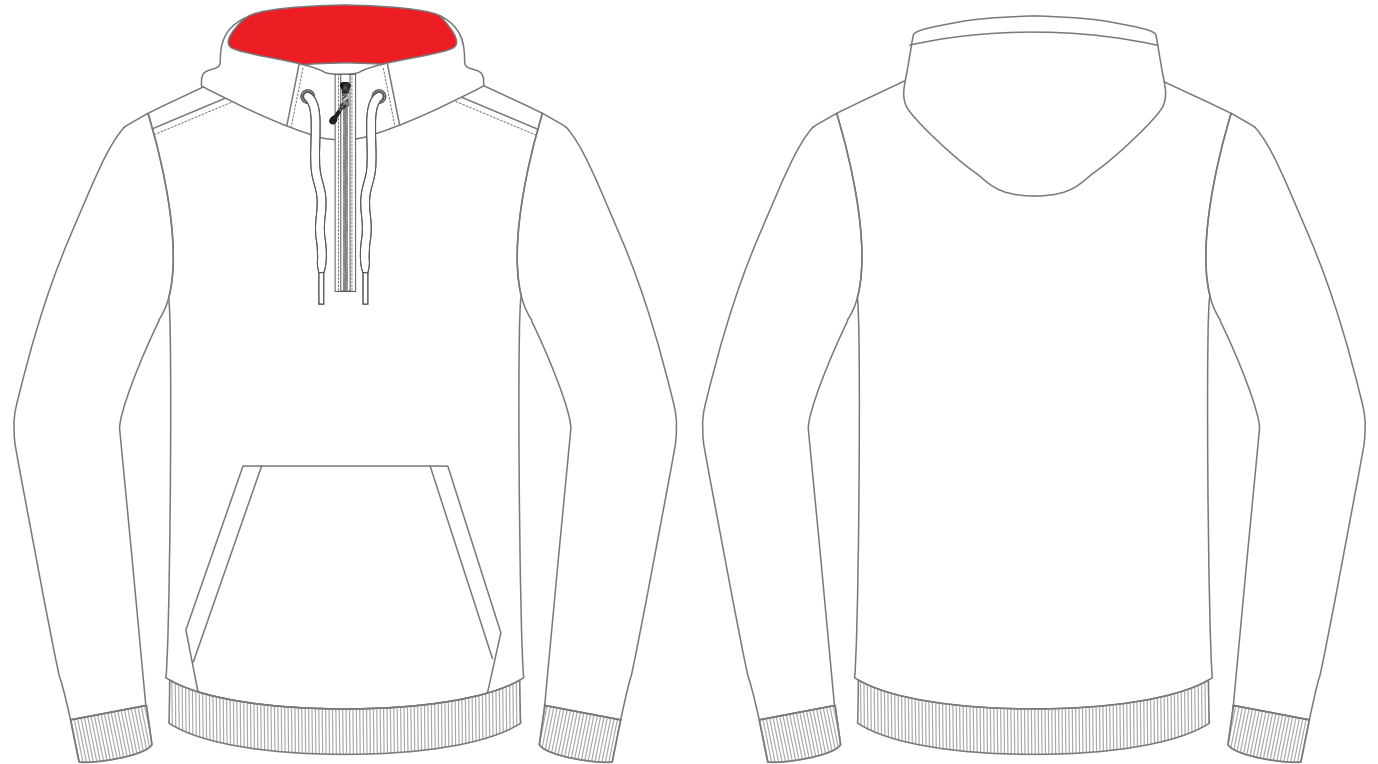

HOODIE

GARMENT: SUB 1/4 ZIP LIGHTWEIGHT HOODIE

MENS CODE - PLHD010

Ref Code - LSHD010

Sizes: 2XS - 7XL

LSSPEC-5055CR

JUNIOR CODE - PLHD210

Ref Code - LSHD210

Sizes: J6 - J14

LSSPEC-7055

FABRIC CODE: 135

Detail: 100% Polyester Fleece

FABRIC CODE: 009

Detail: 150gsm Polyester Micro Mesh

SUBLIMATED COLOURS :

COMPOSITION:

- Main 135
- Lining 009

TRIMS:

Drawcord Flat 10mm
*Not Available in Sizes J6 - J10

TRIMS:

Eyelet 15mmW

TRIMS:

Neck Tape
10mm 100% Cotton

TRIM: Drawcord Ends

Colours

Clear

TRIM: 1/4 Zip

Colours

TRIM: 2x2 Cuff & Band

Colours

Colors to match the Main Body Color