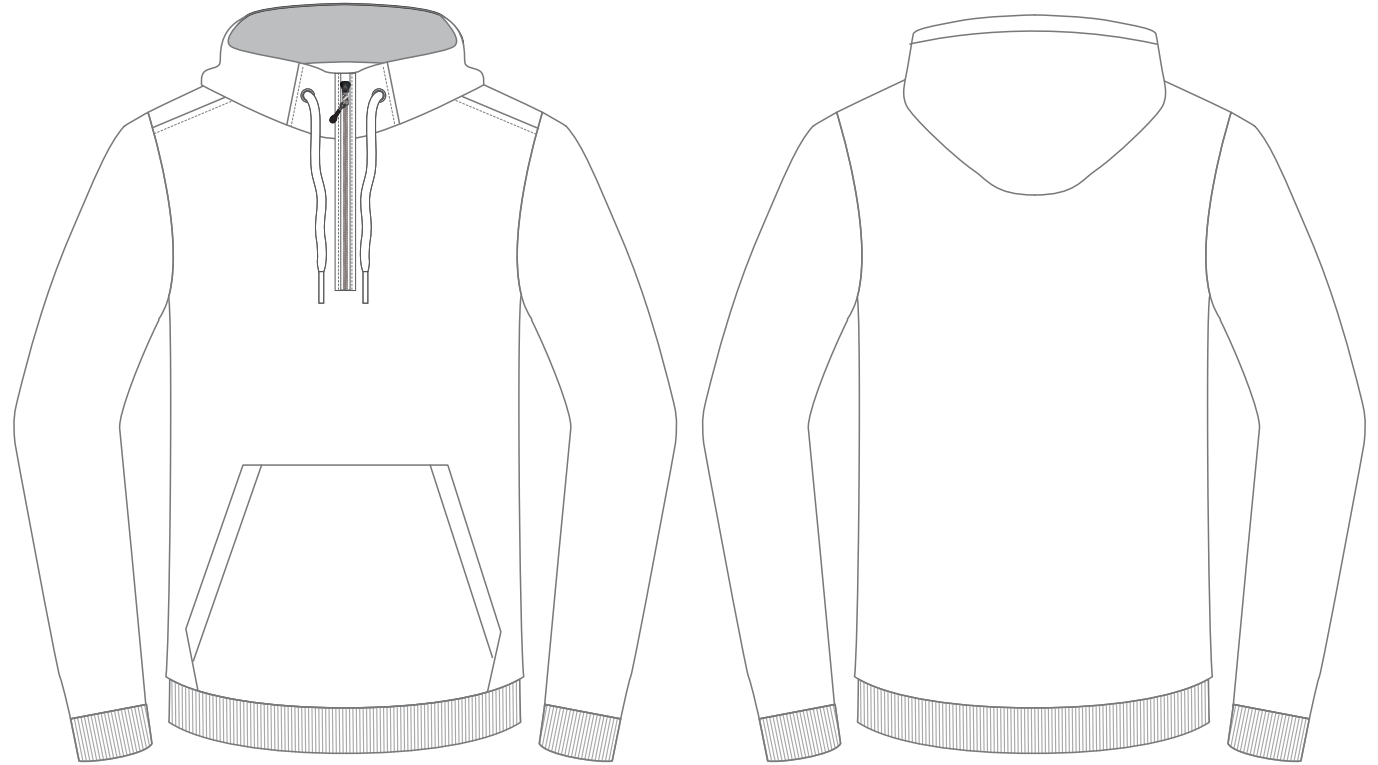

FABRIC CODE: 0179

Detail: 190gsm 65% Polyester 35% Cotton

CUT AND SEW COLOURS :

C&S 008 / 049

C&S 018 (Lining)

COMPOSITION :

TRIMS:

Drawcord Flat 10mm
*Not Available in Sizes J6 - J10