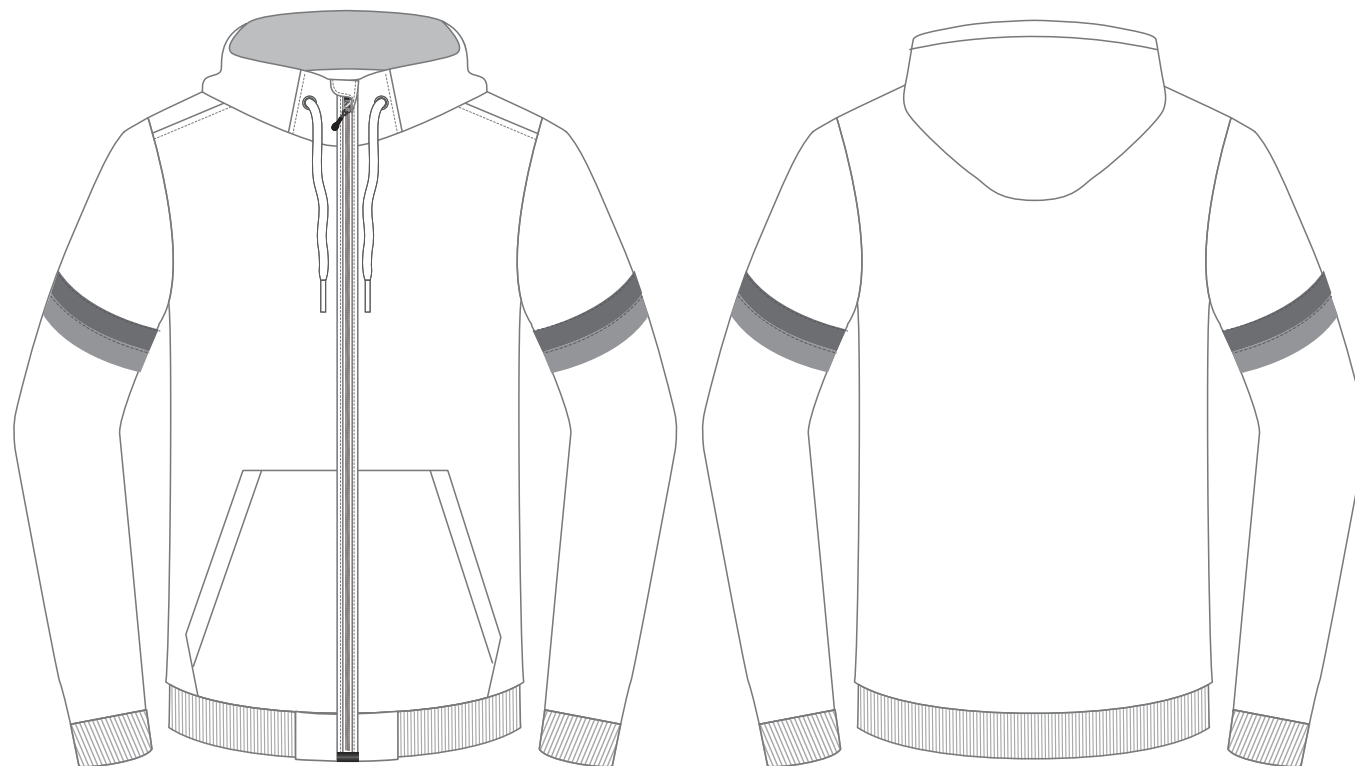

TRIMS:

Drawcord Flat 10mm
*Not Available in Sizes J6 - J10

TRIMS:

Eyelet 15mmW

TRIMS:

Neck Tape
10mm 100% Cotton

TRIM: Drawcord Ends

Colours

TRIM: Full Zip

Colours

TRIM: 2x2 Cuff & Band

Colours