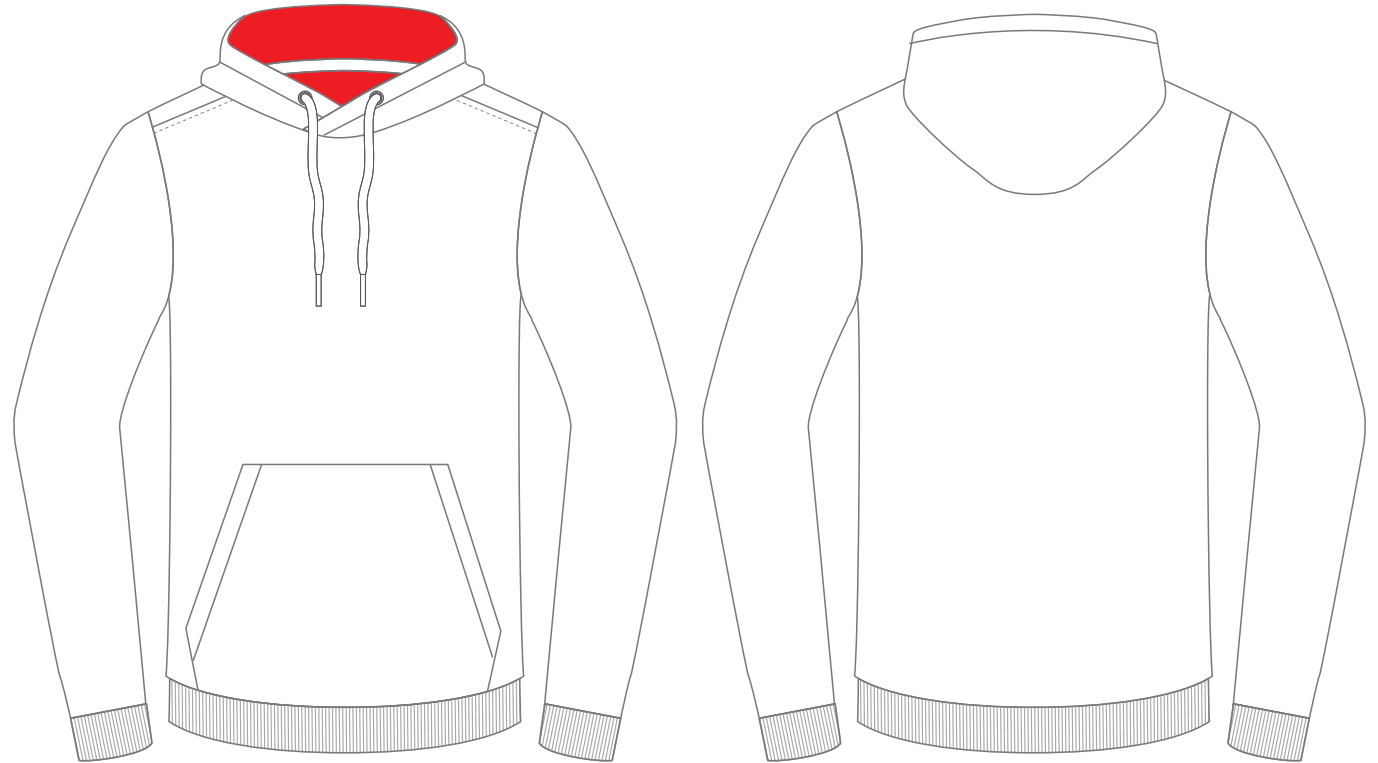

HOODIE

GARMENT: SUB LIGHTWEIGHT HOODIE

MENS CODE - PLHD004

Ref Code - LSHD004

Sizes: 2XS - 7XL   LSSPEC-5055CR

JUNIOR CODE - PLHD204

Ref Code - LSHD204

Sizes: J6 - J14   LSSPEC-7055

FABRIC CODE: 135

Detail: 100% Polyester Fleece

FABRIC CODE: 009

Detail: 150gsm Polyester Micro Mesh

SUBLIMATED COLOURS :

COMPOSITION:

- Main 135
- Lining 009

TRIMS:

Drawcord Flat 10mm
*Not Available in Sizes J6 - J10

TRIMS:

Eyelet 15mmW

TRIMS:

Neck Tape
10mm 100% Cotton

TRIM: Drawcord Ends

Colours

Clear

TRIM: 2x2 Cuff & Band

Colours

Colors to match the Main Body Color