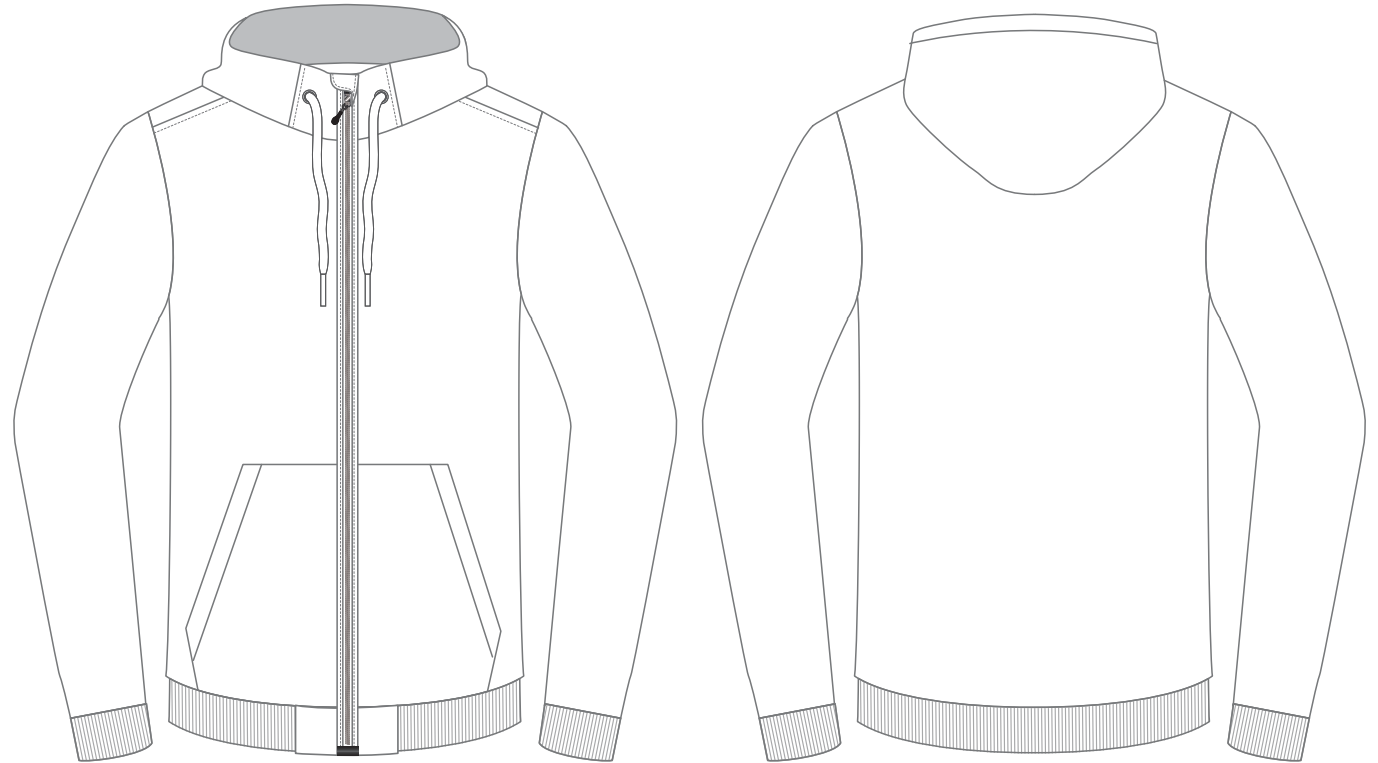

CUT AND SEW COLOURS :

C&S 008 / 049

C&S 018 (Lining)

COMPOSITION :

TRIMS:

Drawcord Flat 10mm
*Not Available in Sizes J6 - J10

TRIMS:

Eyelet 15mmW