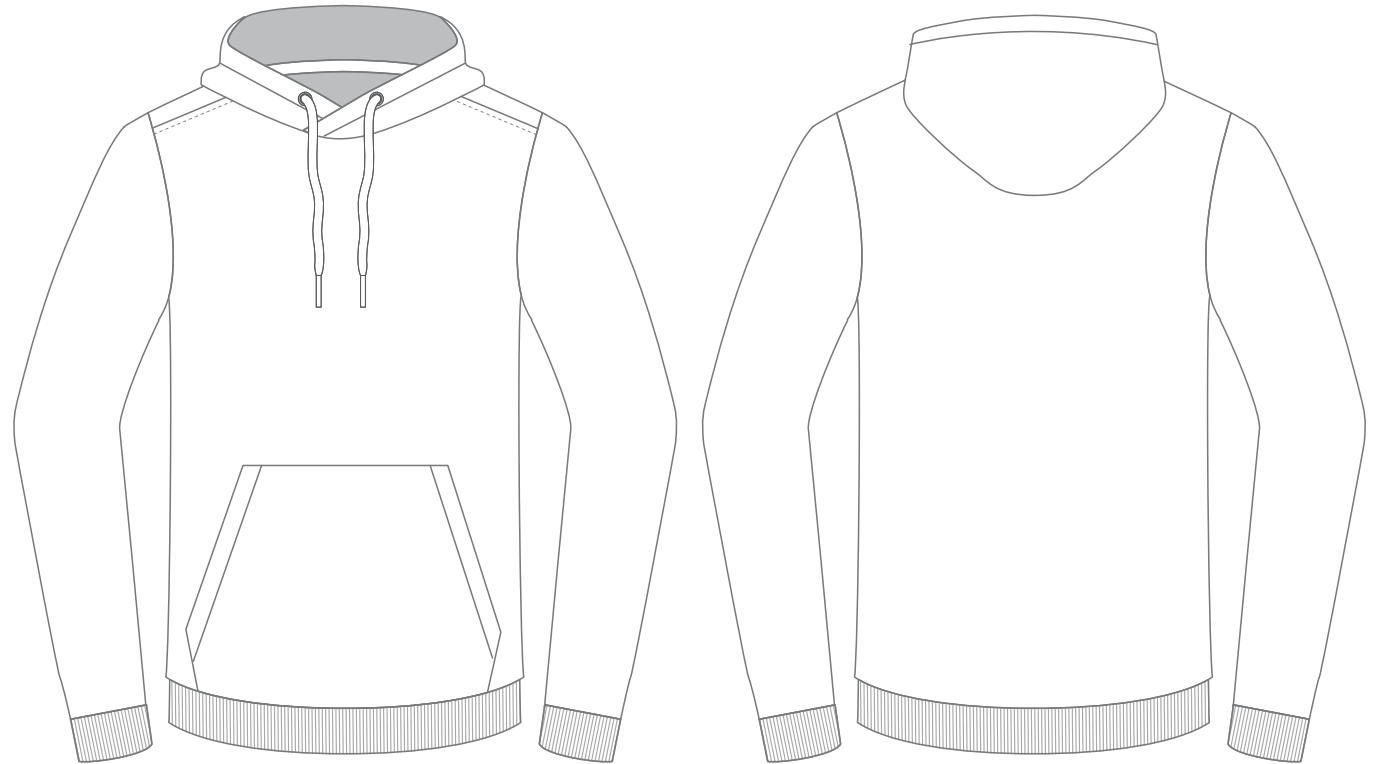

FABRIC CODE: 008

Detail: 60% Cotton 40% Polyester Fleece

FABRIC CODE: 0179

Detail: 190gsm 65% Polyester 35% Cotton

CUT AND SEW COLOURS :

C&S 008 / 049

C&S 018 (Lining)

COMPOSITION :