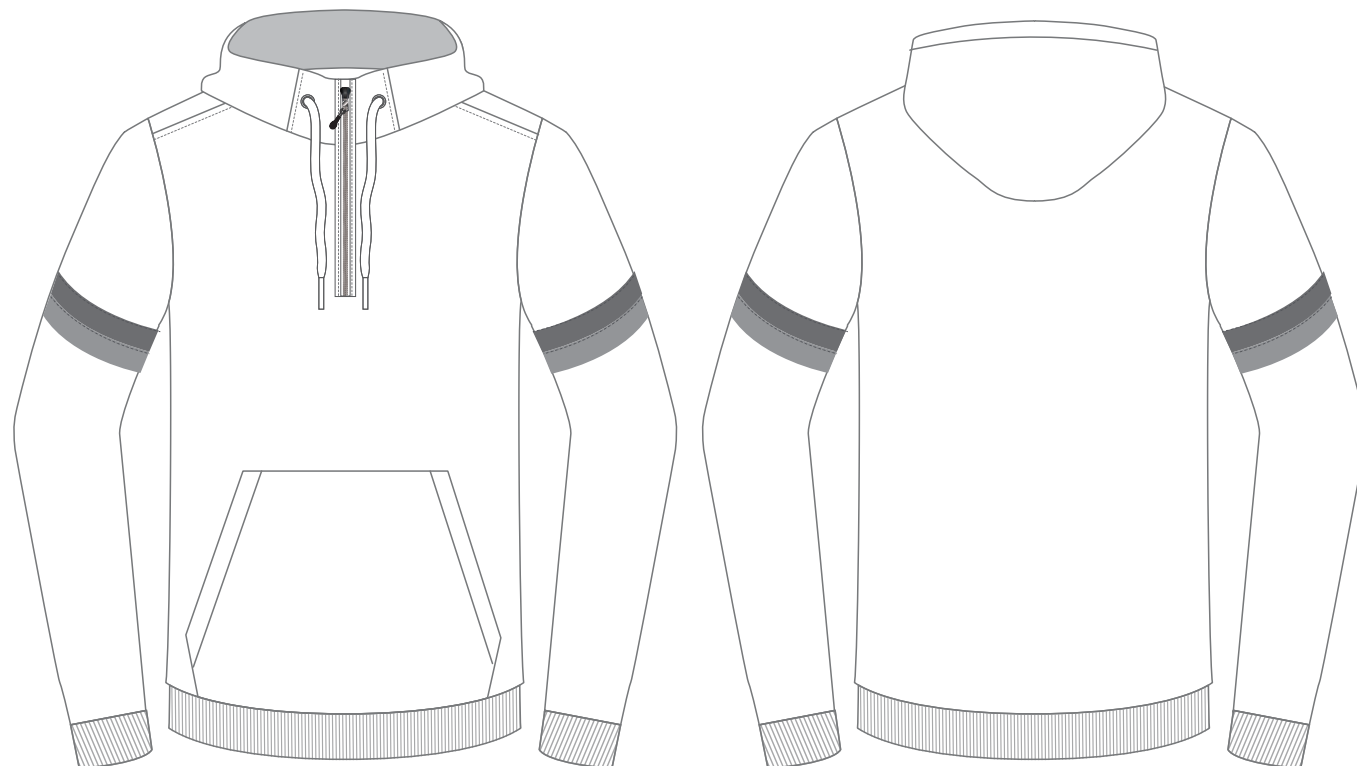

TRIMS:

Drawcord Flat 10mm
*Not Available in Sizes J6 - J10

TRIMS:

Eyelet 15mmW

TRIMS:

Neck Tape
10mm 100% Cotton

TRIM: Drawcord Ends

Colours

TRIM: 1/4 Zip

Colours

TRIM: 2x2 Cuff & Band

Colours