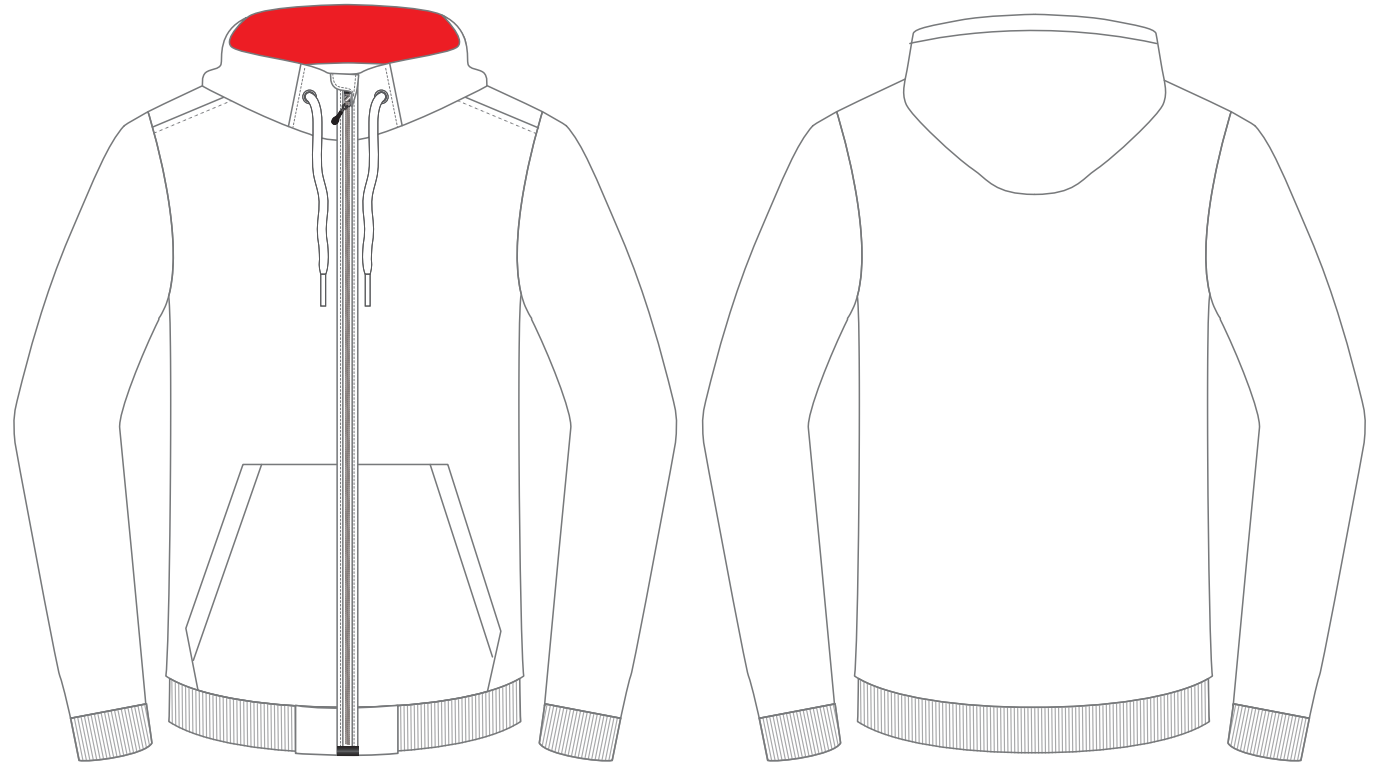

LSSPEC-7055

FABRIC CODE: 135

Detail: 100% Polyester Fleece

FABRIC CODE: 009

Detail: 150gsm Polyester Micro Mesh

SUBLIMATED COLOURS :

COMPOSITION:

- Main 135
- Lining 009