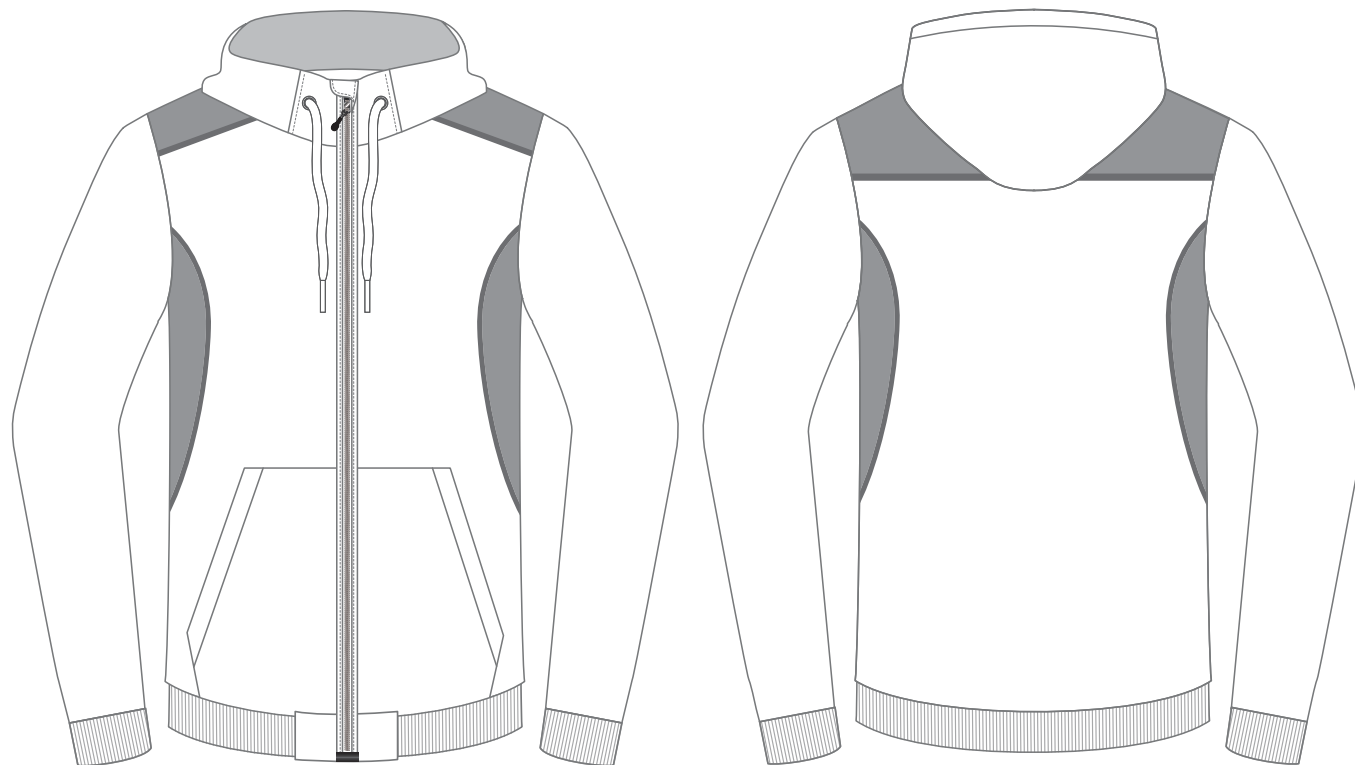

HOODIE

GARMENT: 1/4 ZIP HOODIE

MENS CODE - PLHD015

Ref Code - LSHD015

Sizes: 2XS - 7XL

LSSPEC-5055CR

JUNIOR CODE - PLHD215

Ref Code - LSHD215

Sizes: J6 - J14

LSSPEC-7055

FABRIC CODE: 008

Detail: 60% Cotton 40% Polyester Fleece

FABRIC CODE: 0179

Detail: 190gsm 65% Polyester 35% Cotton

CUT AND SEW COLOURS :

C&S 008 / 049

WHITE C-002	BLACK C-001	GOLD C-004	EMERALD C-007	MAROON C-010	PURPLE C-011	FUSCHIA C-013	MALIBU C-014
INK C-027	INDIGO C-028	ROYAL C-008	SCARLET C-033	NEW FOREST C-040	GREY MARLE C-067	CHARCOAL MARLE C-215	GUNMETAL C-173

C&S 018 (Lining)

WHITE C-002	GOLD C-004	MAROON C-010	SCARLET C-033
GREY C-012	BLACK C-001	ROYAL C-008	INK (DARK NAVY) C-027
FOREST C-040	EMERALD C-007		

COMPOSITION :

- Main 008
- Hood Lining 0179
- Cuff & Band 049
- Panel 1
- Density Coverstitch

TRIMS:

Drawcord Flat 10mm
*Not Available in Sizes J6 - J10

TRIMS:

Eyelet 15mmW

TRIMS:

Neck Tape
10mm 100% Cotton

TRIM: Drawcord Ends

Colours

TRIM: Full Zip

Colours

TRIM: 2x2 Cuff & Band

Colours