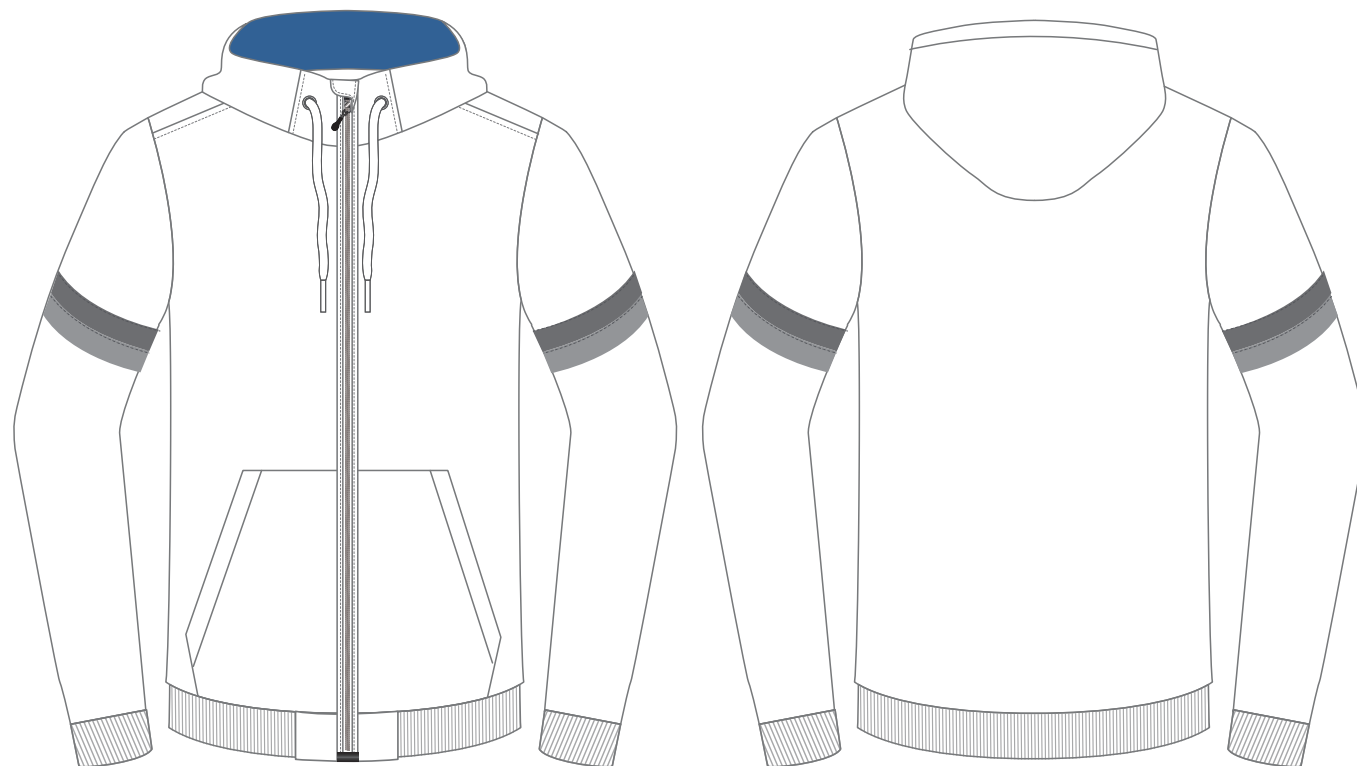

COMPOSITION :

TRIMS:

Drawcord Flat 10mm
*Not Available in Sizes J6 - J10

TRIMS:

Eyelet 15mmW

TRIMS:

Neck Tape
10mm 100% Cotton

TRIM: Drawcord Ends

Colours

TRIM: Full Zip

Colours

TRIM: 2x2 Cuff & Band

Colours