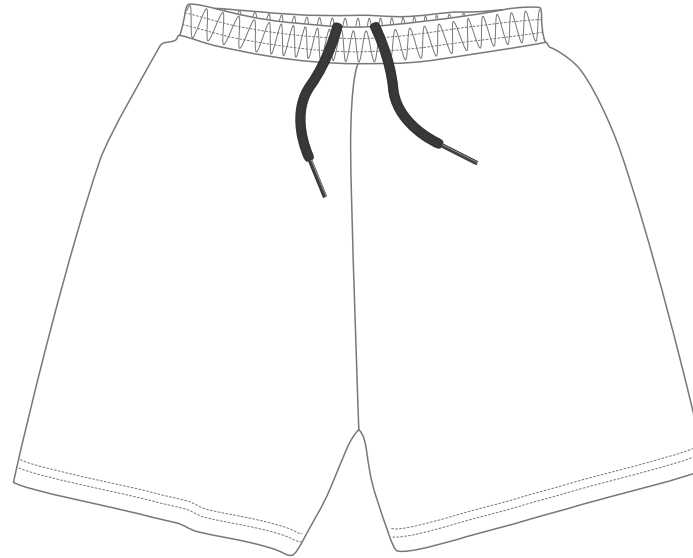

FOOTBALL

GARMENT: CLUB SHORTS

MENS CODE - PLF0011

Ref Code - LSF0011

Sizes: 2XS - 7XL

LSSPEC-5018CR

JUNIOR CODE - PLF0211

Ref Code - LSF0211

Sizes: J6 - J14

LSSPEC-7018CR

FABRIC CODE: 039

Detail: 100% Polyester fine pique

SUBLIMATED COLOURS :