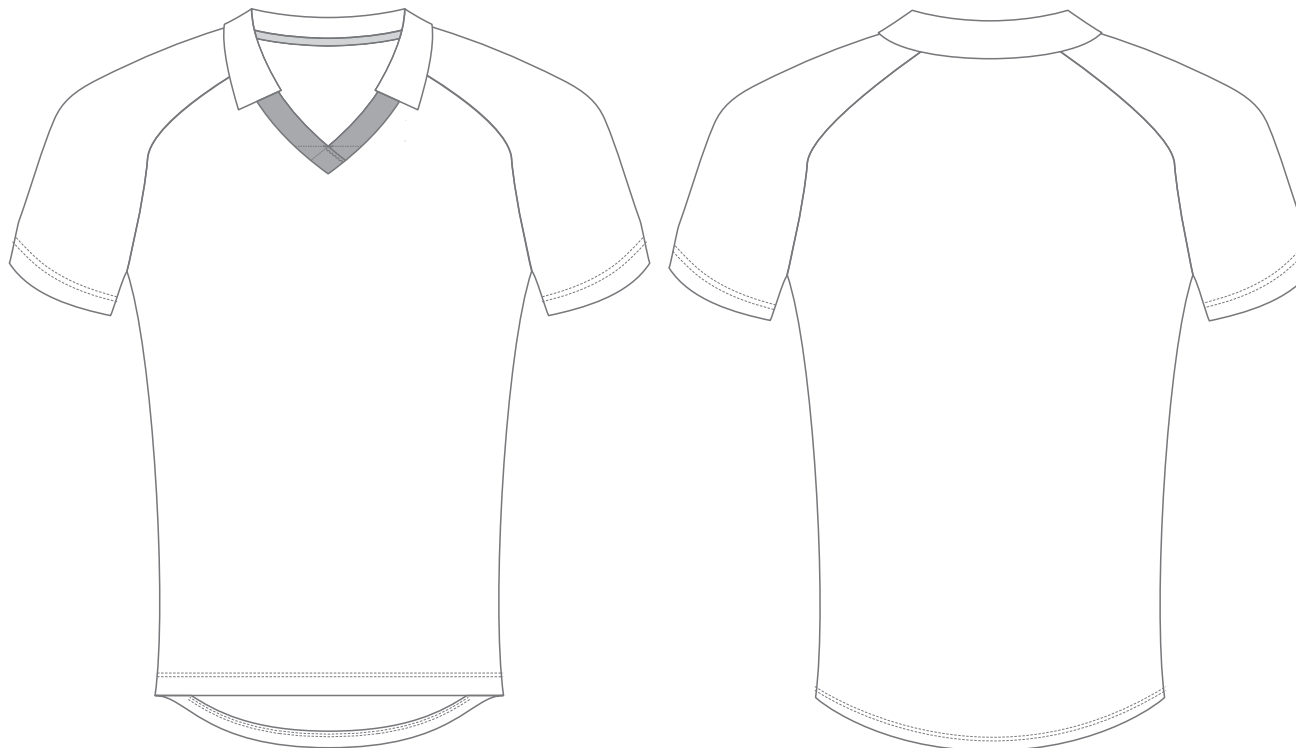

LSSPEC-5006CR

JUNIOR CODE - PLF0205

Ref Code - LSF0205

Sizes: J6 - J14

LSSPEC-7006

FABRIC CODE: 039

Detail: 100% Polyester fine pique

SUBLIMATED COLOURS :