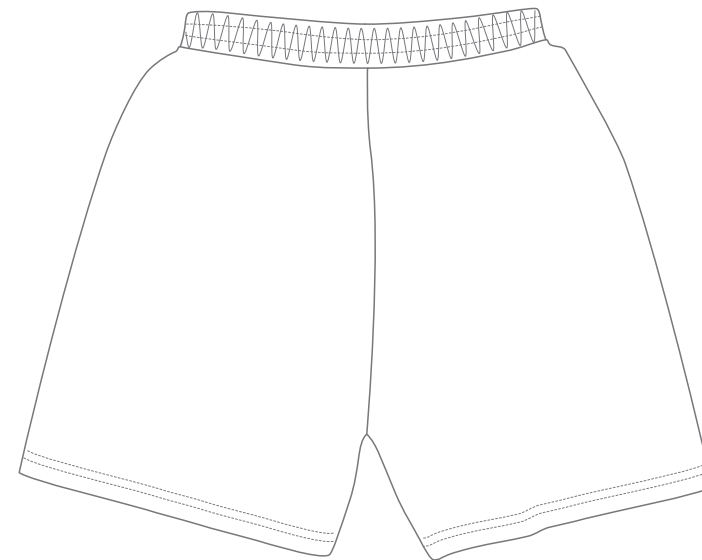

FOOTBALL

GARMENT: CLUB SHORTS w/POCKETS

MENS CODE - PLF0012

Ref Code - LSF0012

Sizes: 2XS - 7XL

LSSPEC-5018CR

JUNIOR CODE - PLF0212

Ref Code - LSF0212

Sizes: J6 - J14

LSSPEC-7018CR

FABRIC CODE: 039

Detail: 100% Polyester fine pique

SUBLIMATED COLOURS :