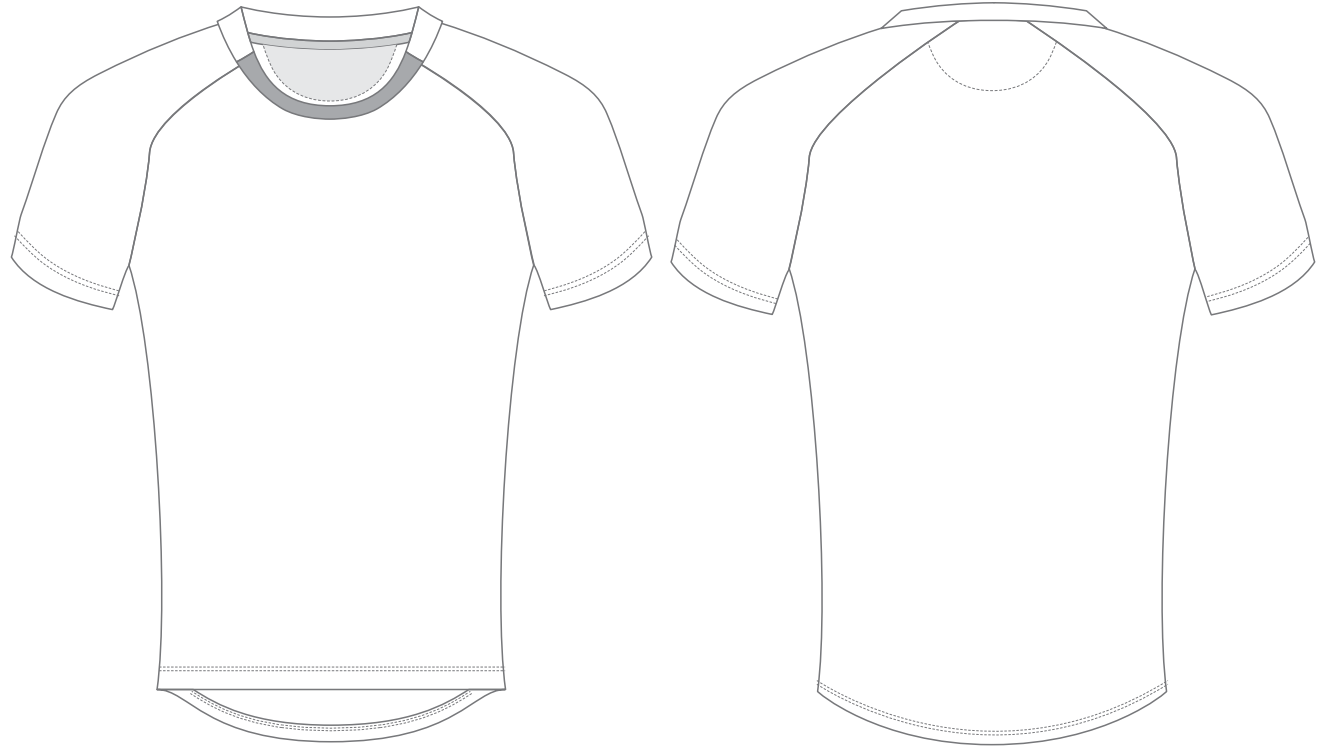

Sizes: J6 - J14

LSSPEC-7006

FABRIC CODE: 142

Detail: 100% Polyester

SUBLIMATED COLOURS :

NECKLINE: 0014

NECKLINE: 0029

FOOTBALL