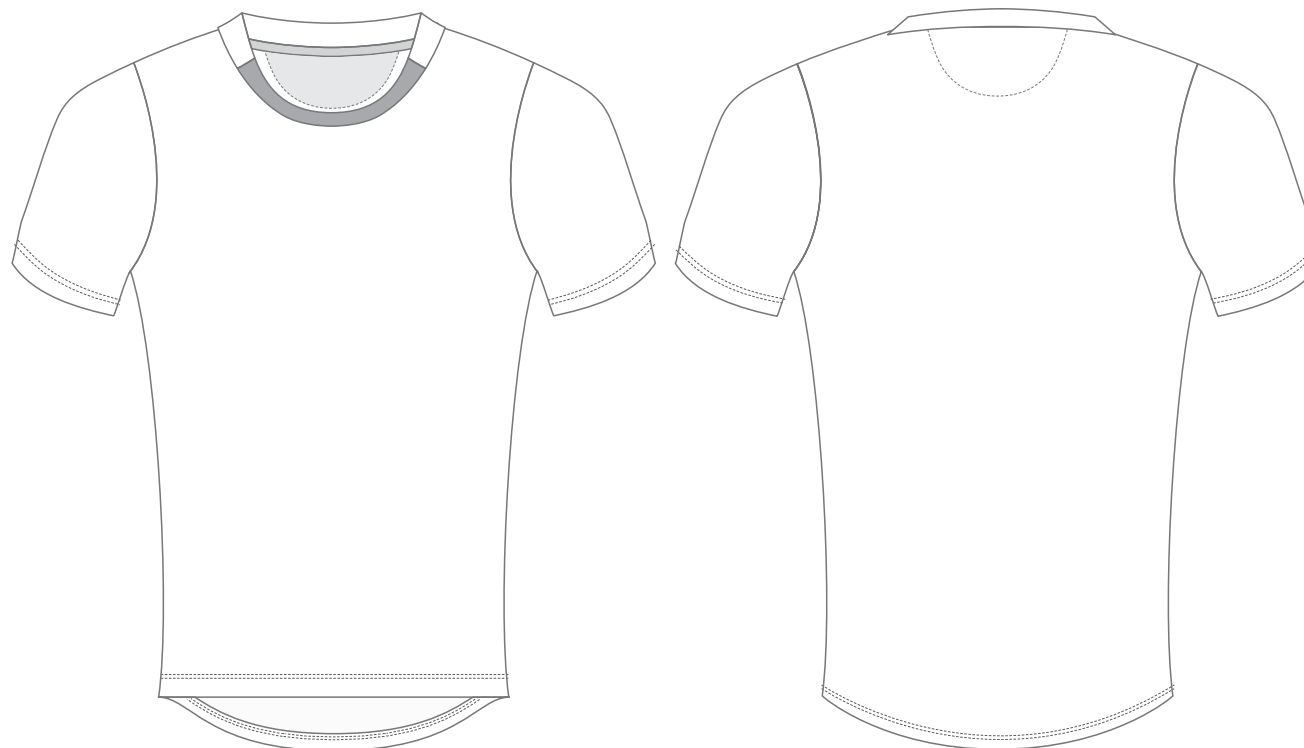

GARMENT: CLUB JERSEY SET IN

MENS CODE - PLF0007

Ref Code - LSF0007

Sizes: 2XS - 7XL

LSSPEC-5007CR

JUNIOR CODE - PLF0207

Ref Code - LSF0207

Sizes: J6 - J14

LSSPEC-7007

FABRIC CODE: 142

Detail: 100% Polyester

SUBLIMATED COLOURS :

NECKLINE: 0014

NECKLINE: 0029