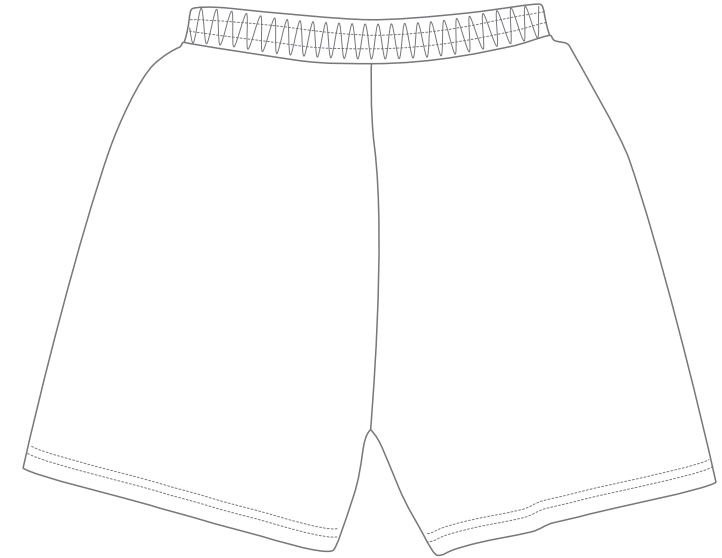

FOOTBALL

GARMENT: CLUB SHORTS

MENS CODE - PLF0011

Ref Code - LSF0011

Sizes: 2XS - 7XL

LSSPEC-5018CR

JUNIOR CODE - PLF0211

Ref Code - LSF0211

Sizes: J6 - J14

LSSPEC-7018CR

FABRIC CODE: 039

Detail: 100% Polyester fine pique

SUBLIMATED COLOURS :