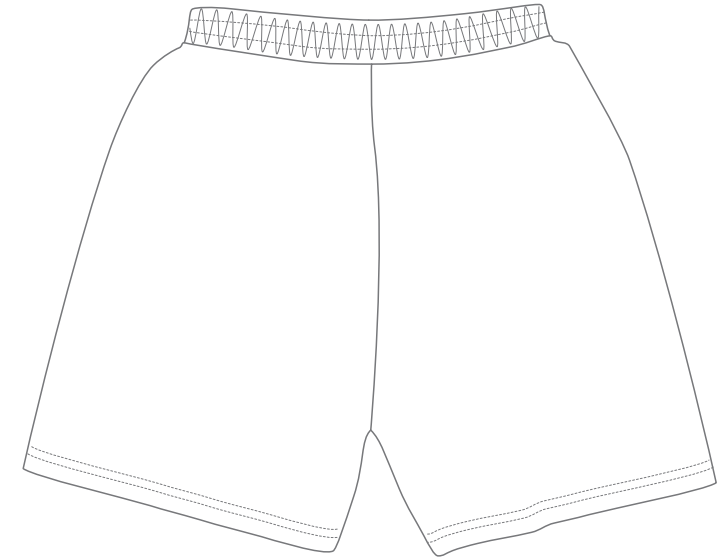

FOOTBALL

GARMENT: PREMIER SHORTS w/POCKETS

MENS CODE - PLF0010

Ref Code - LSF0010

Sizes: 2XS - 7XL

LSSPEC-5018CR

JUNIOR CODE - PLF0210

Ref Code - LSF0210

Sizes: J6 - J14

LSSPEC-7018CR

FABRIC CODE: 142

Detail: 100% Polyester

SUBLIMATED COLOURS :