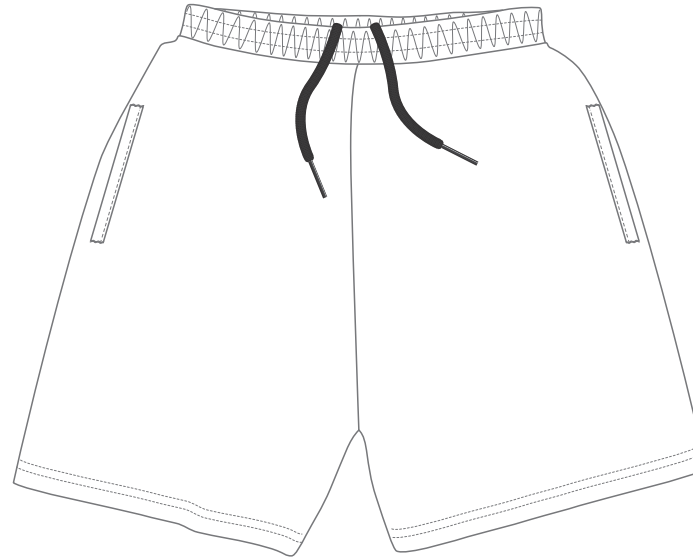

FOOTBALL

GARMENT: PREMIER SHORTS w/POCKETS

MENS CODE - PLF0010

Ref Code - LSF0010

Sizes: 2XS - 7XL

LSSPEC-5018CR

JUNIOR CODE - PLF0210

Ref Code - LSF0210

Sizes: J6 - J14

LSSPEC-7018CR

FABRIC CODE: 142

Detail: 100% Polyester

SUBLIMATED COLOURS :