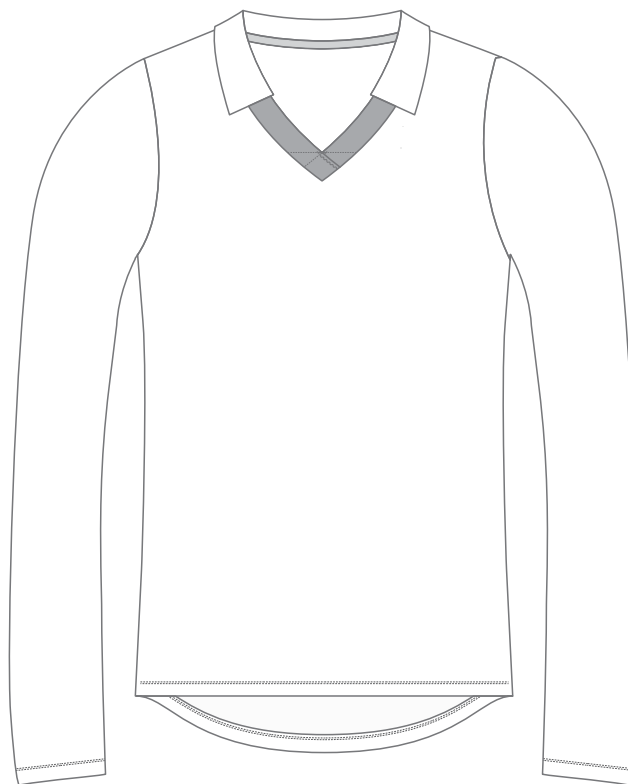

FOOTBALL

GARMENT: PREMIER LS JERSEY SET IN

MENS CODE - PLF0004

Ref Code - LSF0004

Sizes: 2XS - 7XL

LSSPEC-5007CR

JUNIOR CODE - PLF0204

Ref Code - LSF0204

Sizes: J6 - J14

LSSPEC-7007

FABRIC CODE: 142

Detail: 100% Polyester

SUBLIMATED COLOURS :

NECKLINE: 0014

NECKLINE: 0029

Collar: Insert:

Necktape:

Collar: V Panel:

Necktape: