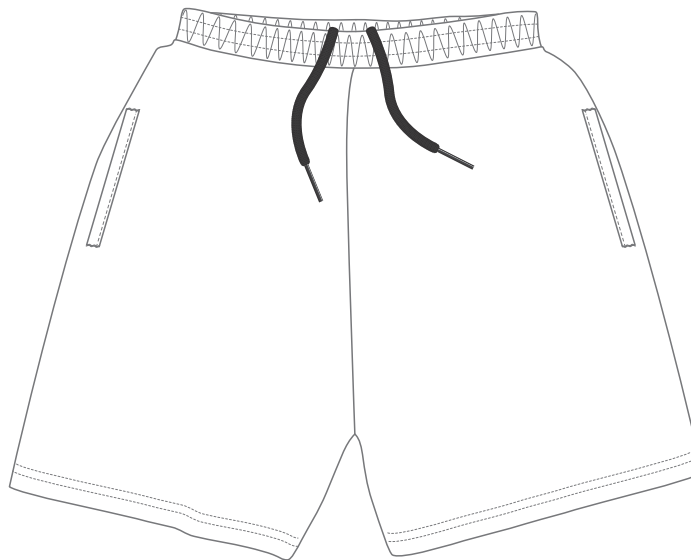

FOOTBALL

GARMENT: CLUB SHORTS w/POCKETS

MENS CODE - PLF0012

Ref Code - LSF0012

Sizes: 2XS - 7XL

LSSPEC-5018CR

JUNIOR CODE - PLF0212

Ref Code - LSF0212

Sizes: J6 - J14

LSSPEC-7018CR

FABRIC CODE: 039

Detail: 100% Polyester fine pique

SUBLIMATED COLOURS :