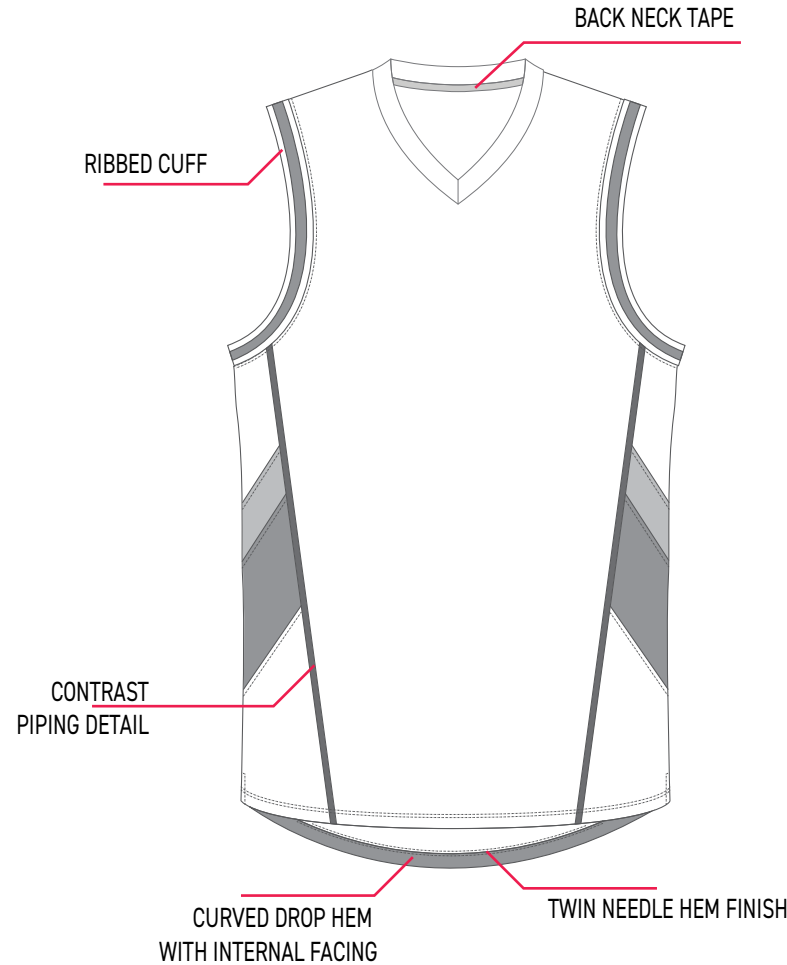

FOOTBALL

GARMENT: CUT/SEW BASKETBALL SINGLET

MENS CODE - PLBB003LL

Ref Code - LSBB003LL

Sizes: XS - 7XL

LSSPEC-5072LLCR

*** Long Length – add 5cm
to front length and centre back length,
all other measurement no change ***

FABRIC CODE: 009

Detail: 100% Polyester fine pique

CUT/SEW COLOURS :

COMPOSITION :

NECKLINE: 0012

NECKLINE: 0018