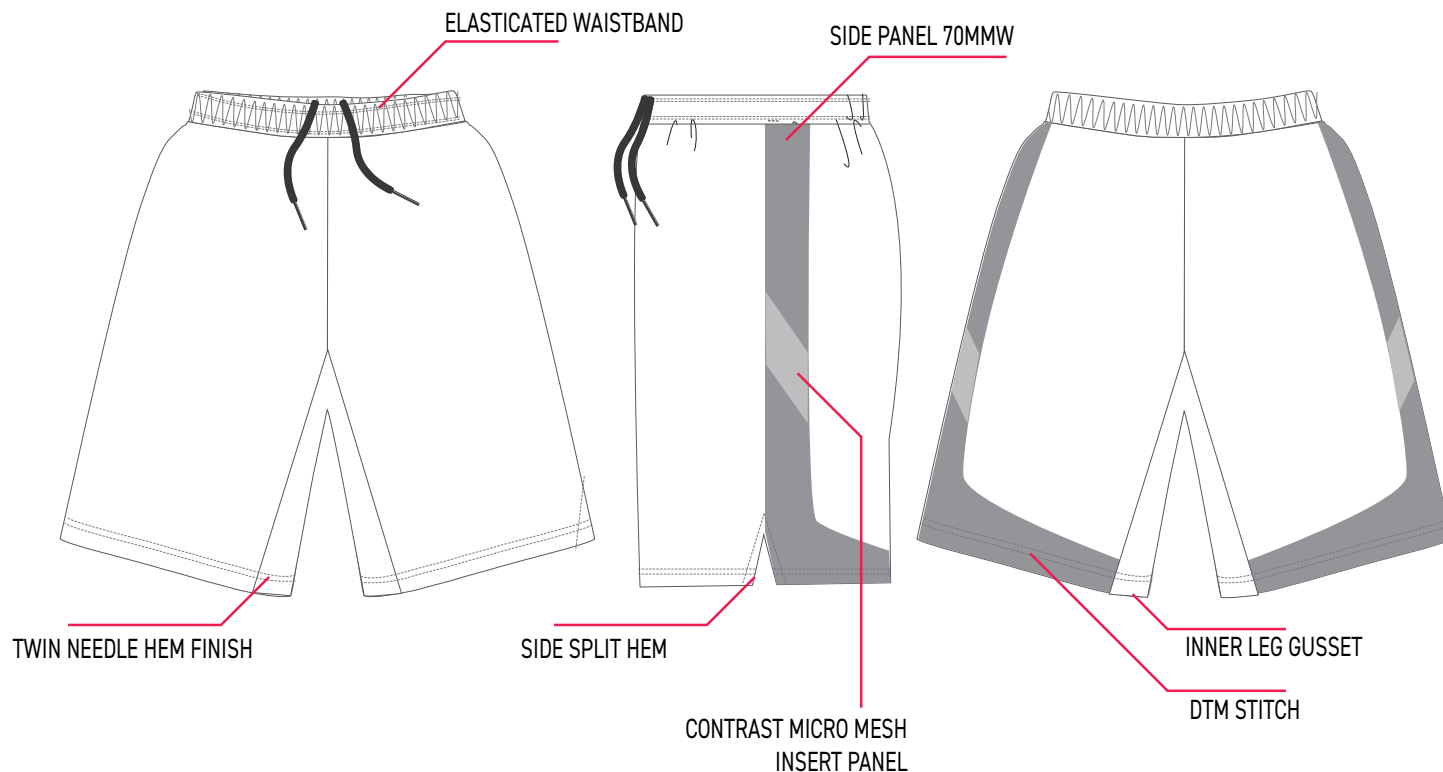

Sizes: J6 - J14

LSSPEC-7073CR

FABRIC CODE: 009

Detail: 100% Polyester fine pique

CUT/SEW COLOURS :

COMPOSITION :

TRIMS:

TRIMS: Drawcord Ends