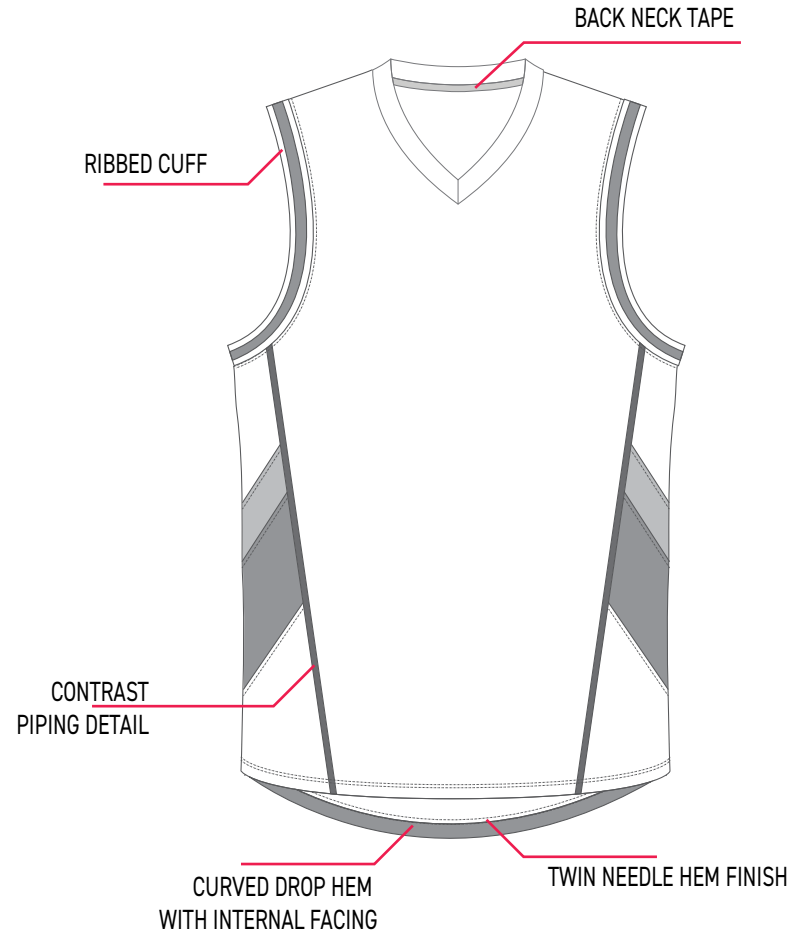

FOOTBALL

GARMENT: CUT/SEW BASKETBALL SINGLET

MENS CODE - PLBB003LL

Ref Code - LSBB003LL

Sizes: XS - 7XL

LSSPEC-5072LLCR

*** Long Length – add 5cm
to front length and centre back length,
all other measurement no change ***