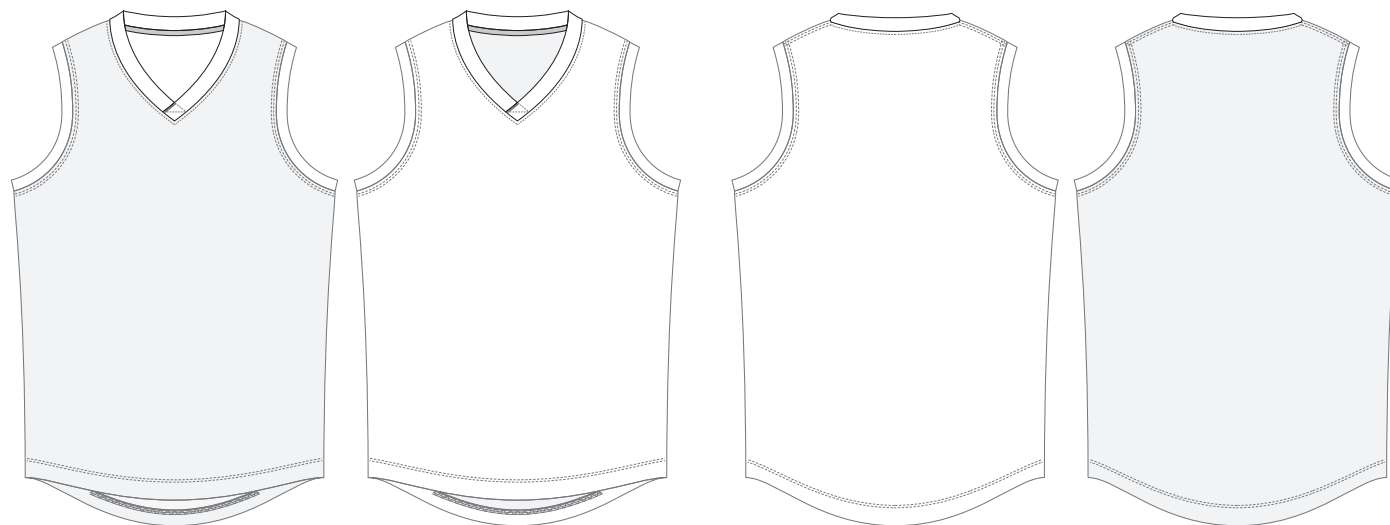

GARMENT: REVERSIBLE CLUB AFL GUERNSEY

MENS CODE - PLAF003

Ref Code - LSAF003

Sizes: 2XS - 7XL

LSSPEC-5076

JUNIOR CODE - PLAF203

Ref Code - LSAF203

Sizes: J6 - J14

LSSPEC-7076

FABRIC CODE: 139

Detail: 100% Polyester Pique - 226gsm

SUBLIMATED COLOURS :

NECKLINE: 0142

Collar:

Necktape: