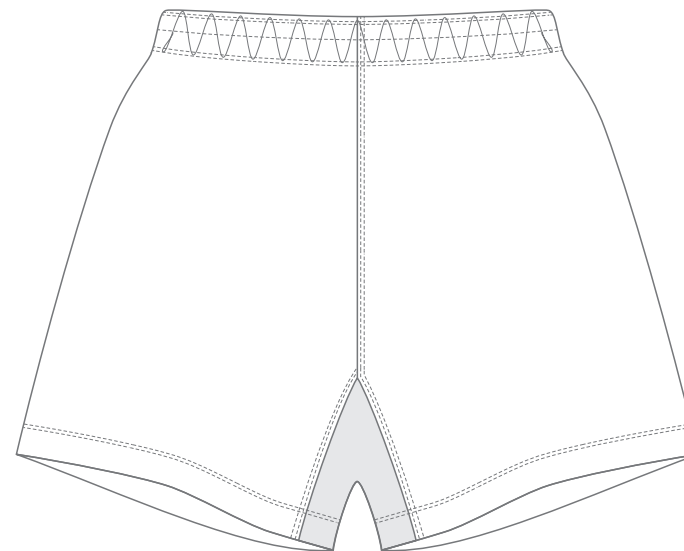

Detail: 100% Polyester

FABRIC CODE: 068

Detail: 91% Polyester, 9% Spandex

SUBLIMATED COLOURS :

COMPOSITION:

Main 138

Gusset 068

TRIMS:

Drawcord Round 5mm

*Not Available in Sizes J6 - J10

TRIMS: Drawcord Ends

Colors

Clear

GARMENT: CLUB AFL GUERNSEY

MENS CODE - PLAF005

Ref Code - LSAF005