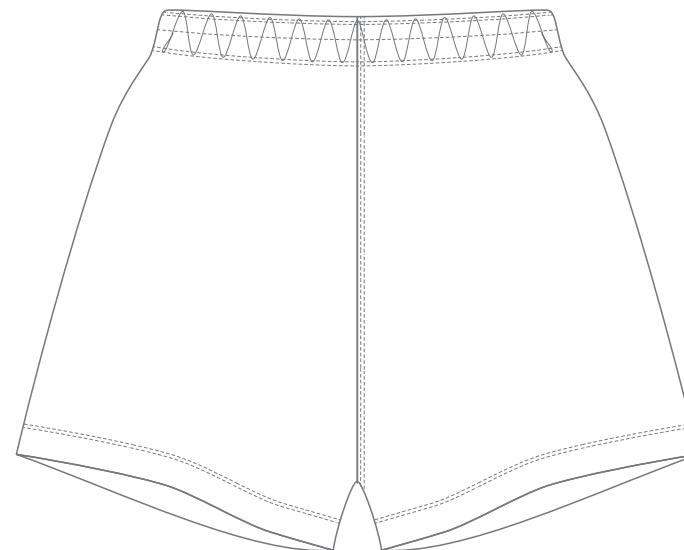

Sizes: XS - 7XL

LSSPEC-5077CR

JUNIOR CODE - PLAF205

Ref Code - LSAF205

Sizes: J6 - J14

LSSPEC-7077CR

FABRIC CODE: 139

Detail: 100% Polyester Pique - 226gsm

SUBLIMATED COLOURS :

TRIMS:

TRIMS: Drawcord Ends

Drawcord Round 5mm

*Not Available in Sizes J6 - J10

Colors

Clear