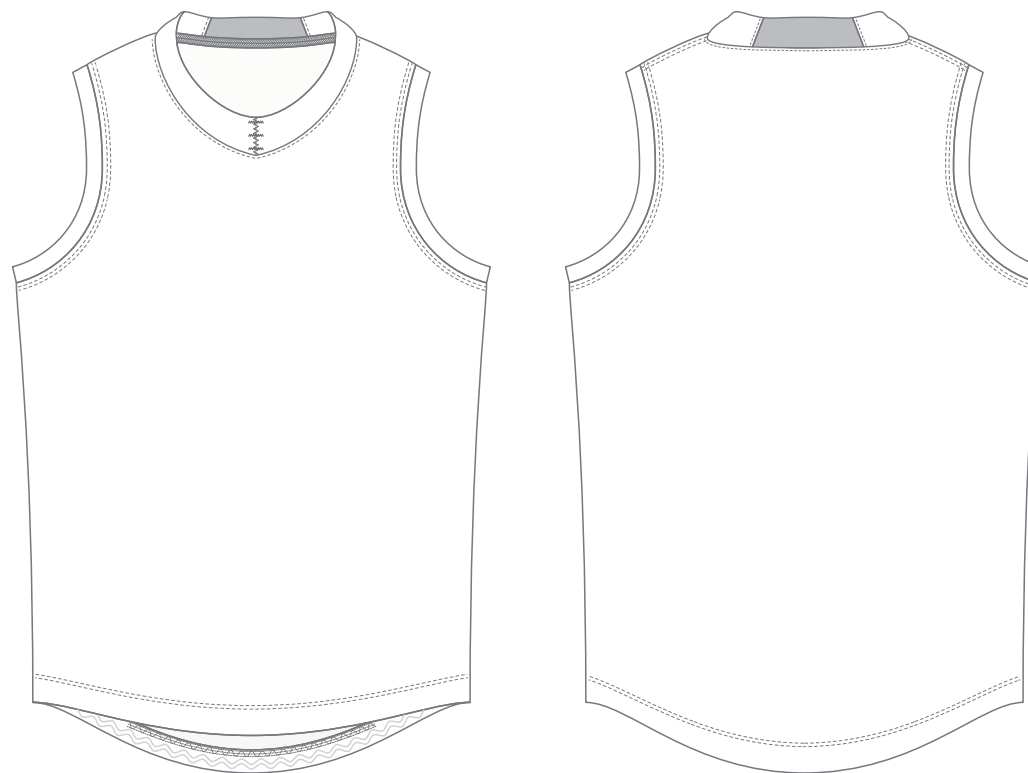

GARMENT: PREMIER AFL GUERNSEY

MENS CODE - PLAF001

Ref Code - LSAF001

Sizes: XS - 7XL

LSSPEC-5099CR

FABRIC CODE: 129

Detail: 94% Polyester, 6% Spandex

SUBLIMATED COLOURS :