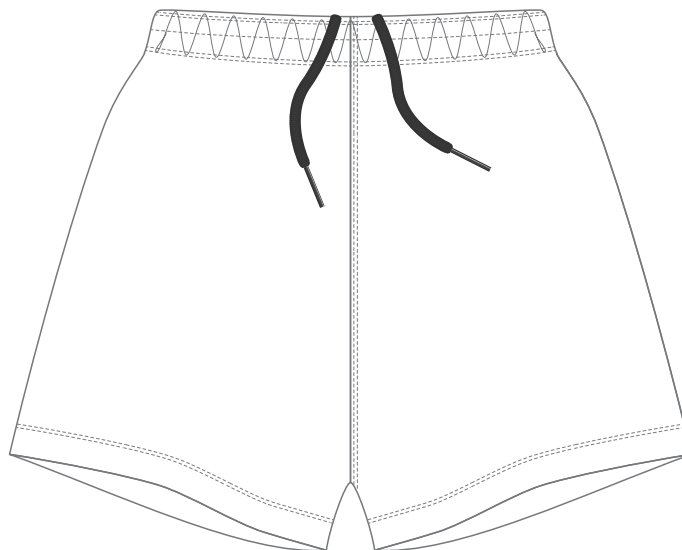

Sizes: XS - 7XL

LSSPEC-5077CR

JUNIOR CODE - PLAF205

Ref Code - LSAF205

Sizes: J6 - J14

LSSPEC-7077CR

FABRIC CODE: 139

Detail: 100% Polyester Pique - 226gsm

SUBLIMATED COLOURS :

TRIMS:

TRIMS: Drawcord Ends

Drawcord Round 5mm

*Not Available in Sizes J6 - J10

Colors

Clear