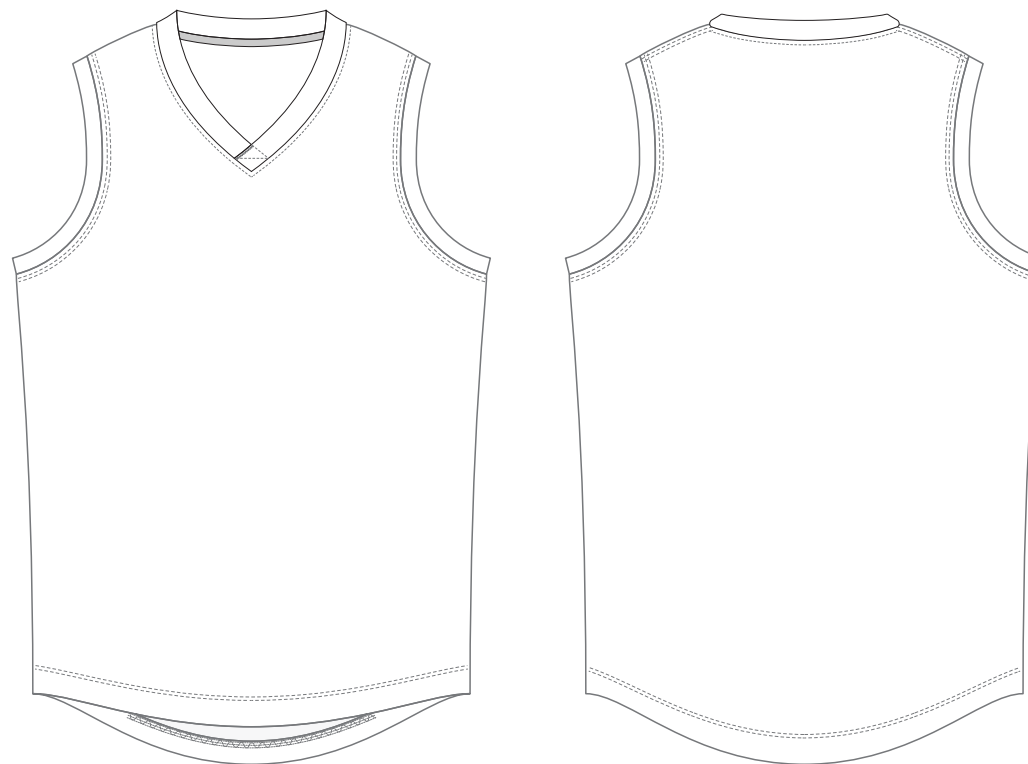

GARMENT: CLUB AFL GUERNSEY

MENS CODE - PLAF002

Ref Code - LSAF002

Sizes: 2XS - 7XL   LSSPEC-5076

JUNIOR CODE - PLAF202

Ref Code - LSAF202

Sizes: J6 - J14   LSSPEC-7076

FABRIC CODE: 139

Detail: 100% Polyester Pique - 226gsm

SUBLIMATED COLOURS :

NECKLINE: 0142

Collar:

Necktape: