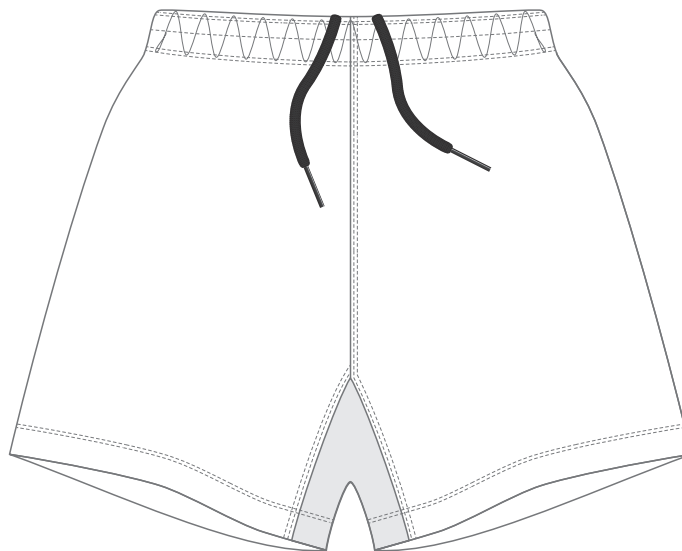

Detail: 100% Polyester

FABRIC CODE: 068

Detail: 91% Polyester, 9% Spandex

SUBLIMATED COLOURS :

COMPOSITION:

Main 138

Gusset 068

TRIMS: