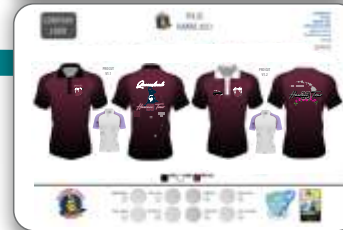

The Sublimation Process

where it starts

Custom Design

UNIQUE INDIVIDUAL
PIX NO 2 x DESIGNS
THE SAME

Pro Forma 50% Invoice

TO MANUFACTURING

APPROX 7-10 DAYS LATER